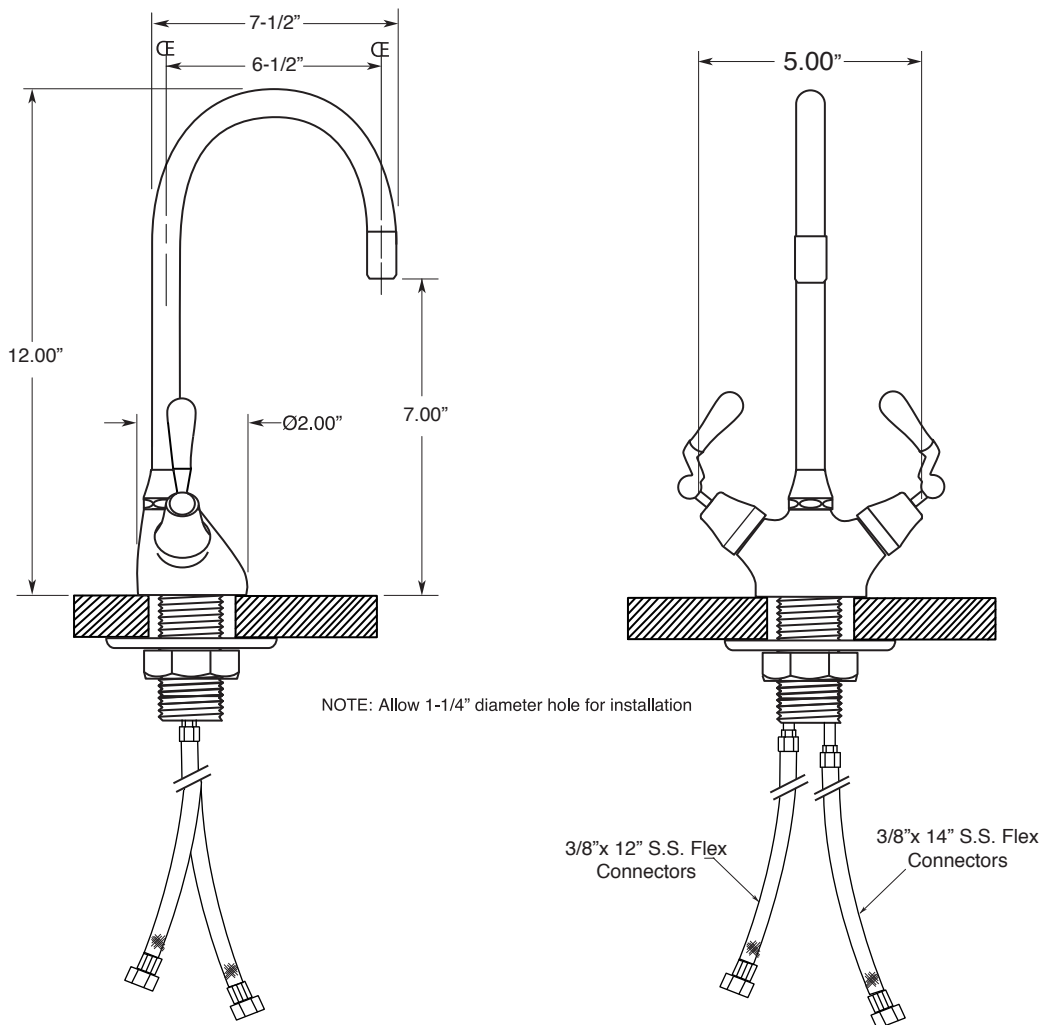

TechData Specification Sancerre

Single Hole Bar Faucet
(482) Offset Lever

7.0248210

FEATURES:

- All brass construction.
- Aerator is limited to 2.2 GPM
- Concealed aerator requires special supplied removal key.
- Maximum deck thickness: 1-1/4"
- 12" Stainless Steel flex hoses are supplied.
- Replacement cartridge: 18.30.035 - cold / 18.30.036 - hot
- Available in all finishes. Warranty varies according to selection.
- Certified to meet or exceed the following codes and standards:
ASME A112.18.1/CSAB 125.1-2011

Note: Measurements are subject to change or cancellation. No responsibility is assumed for use of superseded or voided pages.