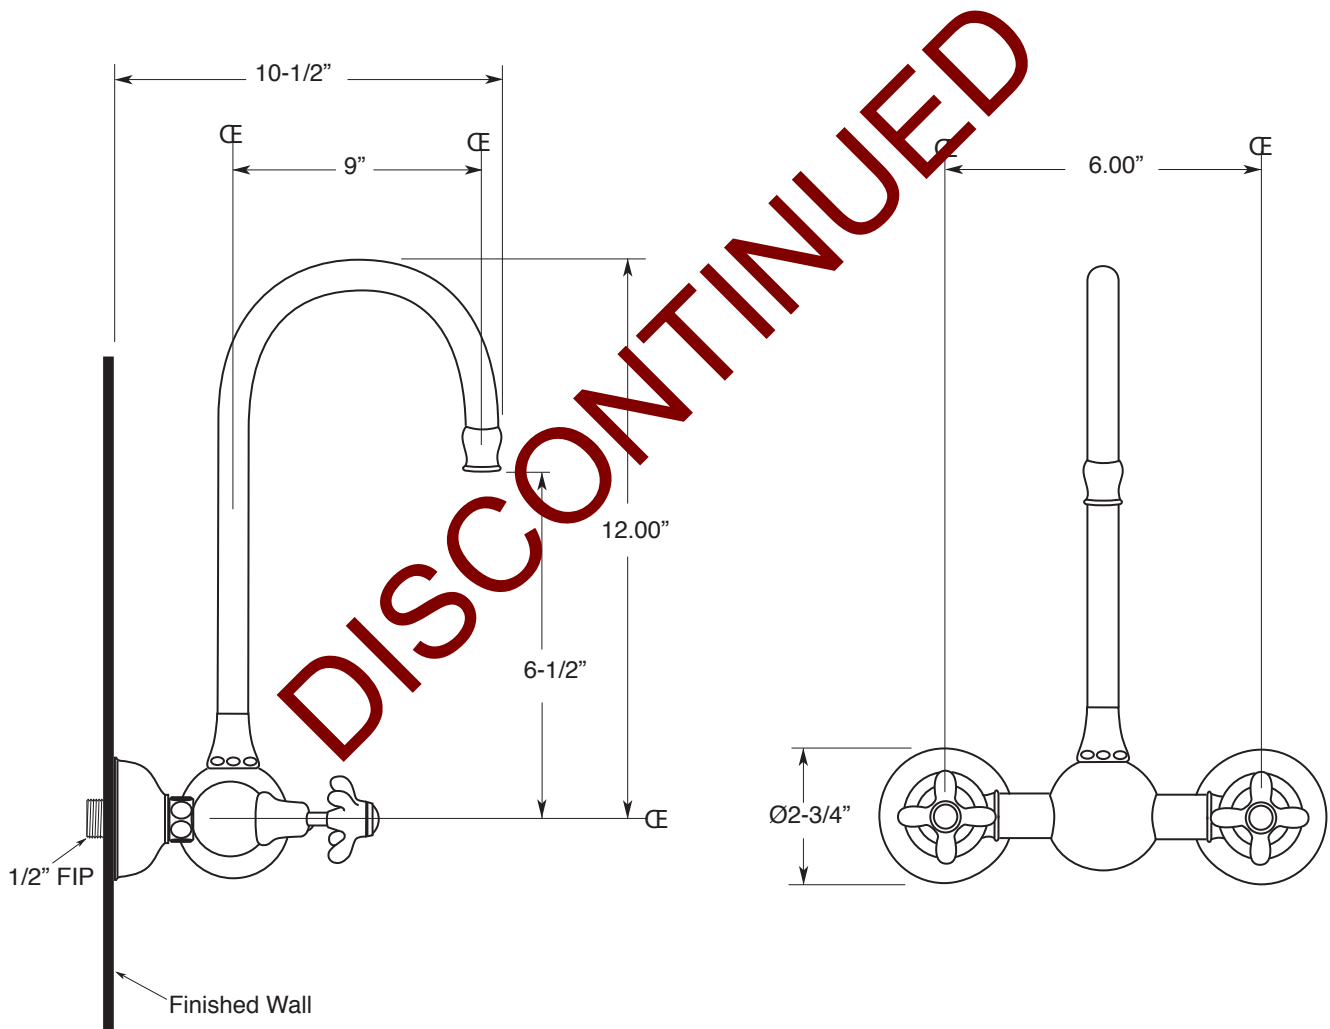

**FEATURES:**

- All brass construction.
- Aerator is limited 1.75 GPM
- Concealed aerator requires special supplied removal key.
- 3/4" x 1/2" offset elbows allow center-to-center flexibility from 5-3/8" min to "7.00" max.
- Replacement cartridge: 18.30.035 - cold, 18.30.036 - hot
- Available in all finishes. Warranty varies according to selection.

Sancerre  
Wallmount Kitchen  
or  
Bar Faucet  
Swivel Spout  
(481) Drop Cross

7.57481033

Note: Measurements are subject to change or cancellation. No responsibility is assumed for use of superseded or voided pages.