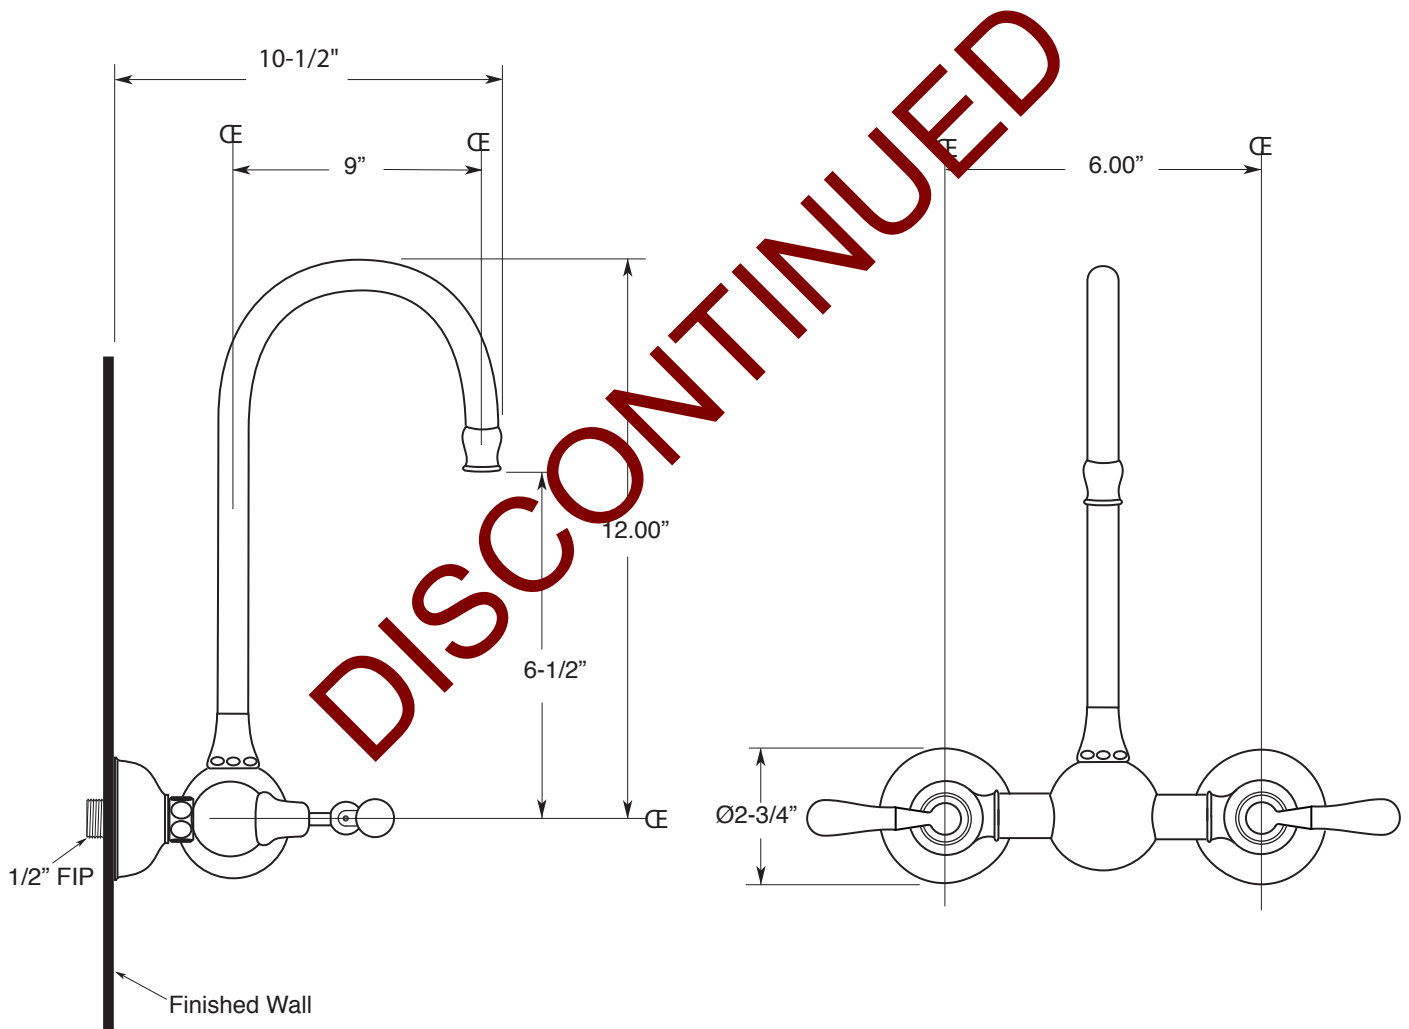

FEATURES:

- All brass construction.
- Aerator is limited 1.75 GPM
- Concealed aerator requires special supplied removal key.
- 3/4" x 1/2" offset elbows allow center-to-center flexibility from 5-3/8" min to "7.00" max.
- Replacement cartridge: 18.30.035 - cold, 18.30.036 - hot
- Available in all finishes. Warranty varies according to selection.

Wallmount Kitchen
or
Bar Faucet
Swivel Spout
(482) Offset Lever

7.57482033

Note: Measurements are subject to change or cancellation. No responsibility is assumed for use of superseded or voided pages.