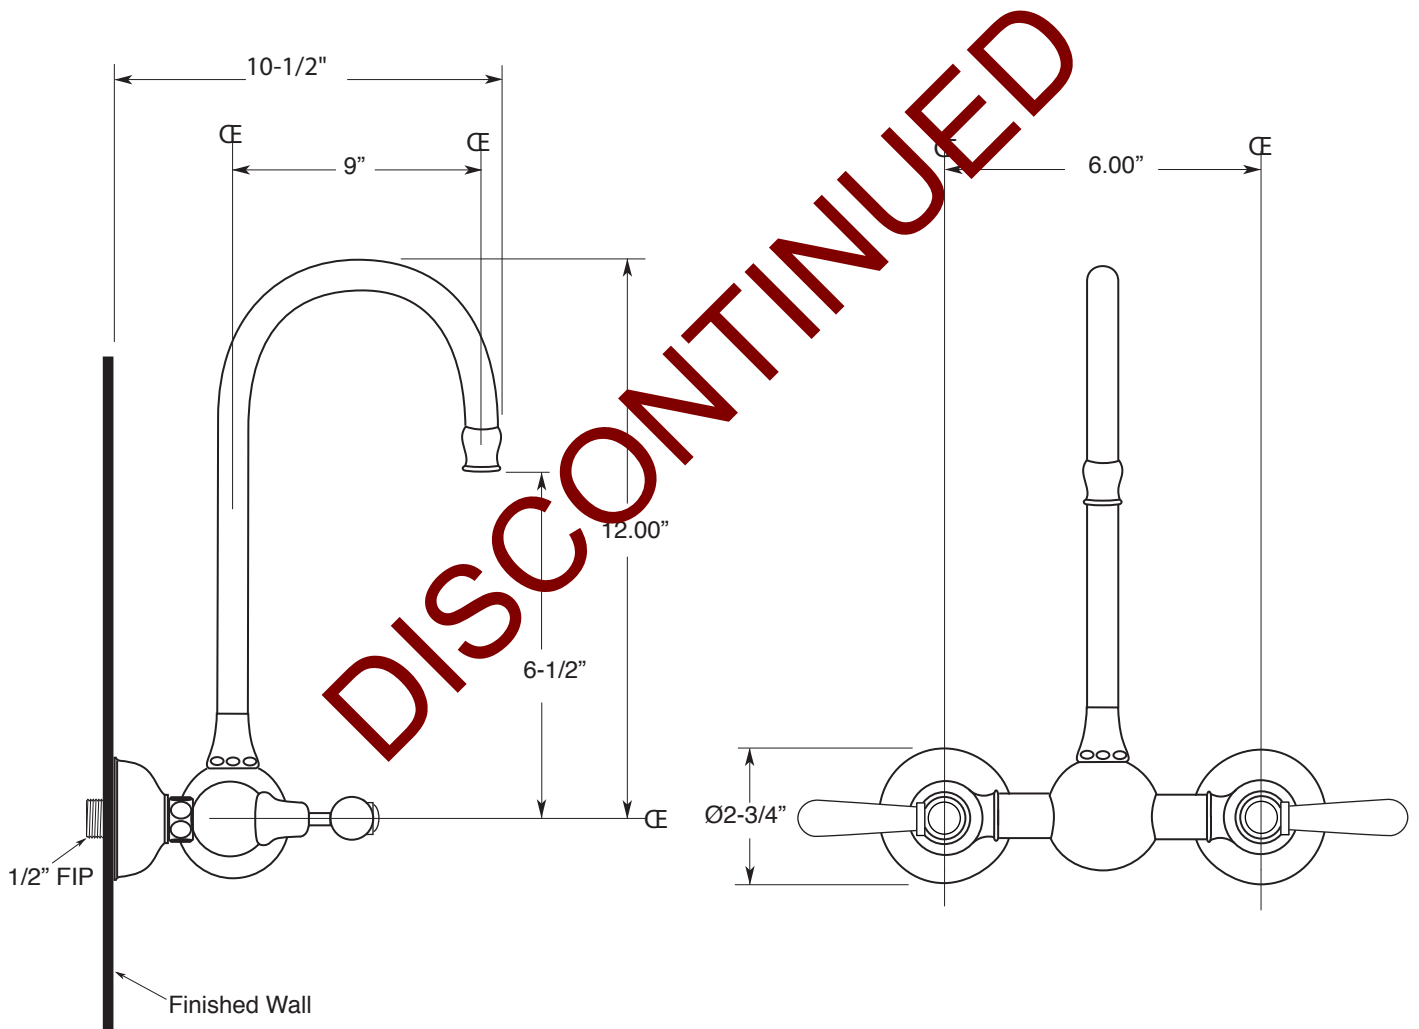

FEATURES:

- All brass construction.
- Aerator is limited 1.75 GPM
- Concealed aerator requires special supplied removal key.
- 3/4" x 1/2" offset elbows allow center-to-center flexibility from 5-3/8" min to "7.00" max.
- Replacement cartridge: 18.30.035 - cold, 18.30.036 - hot
- Available in all finishes. Warranty varies according to selection.

Wallmount Kitchen
or
Bar Faucet
Swivel Spout
(484) Straight Lever

7.57484033

Note: Measurements are subject to change or cancellation. No responsibility is assumed for use of superseded or voided pages.