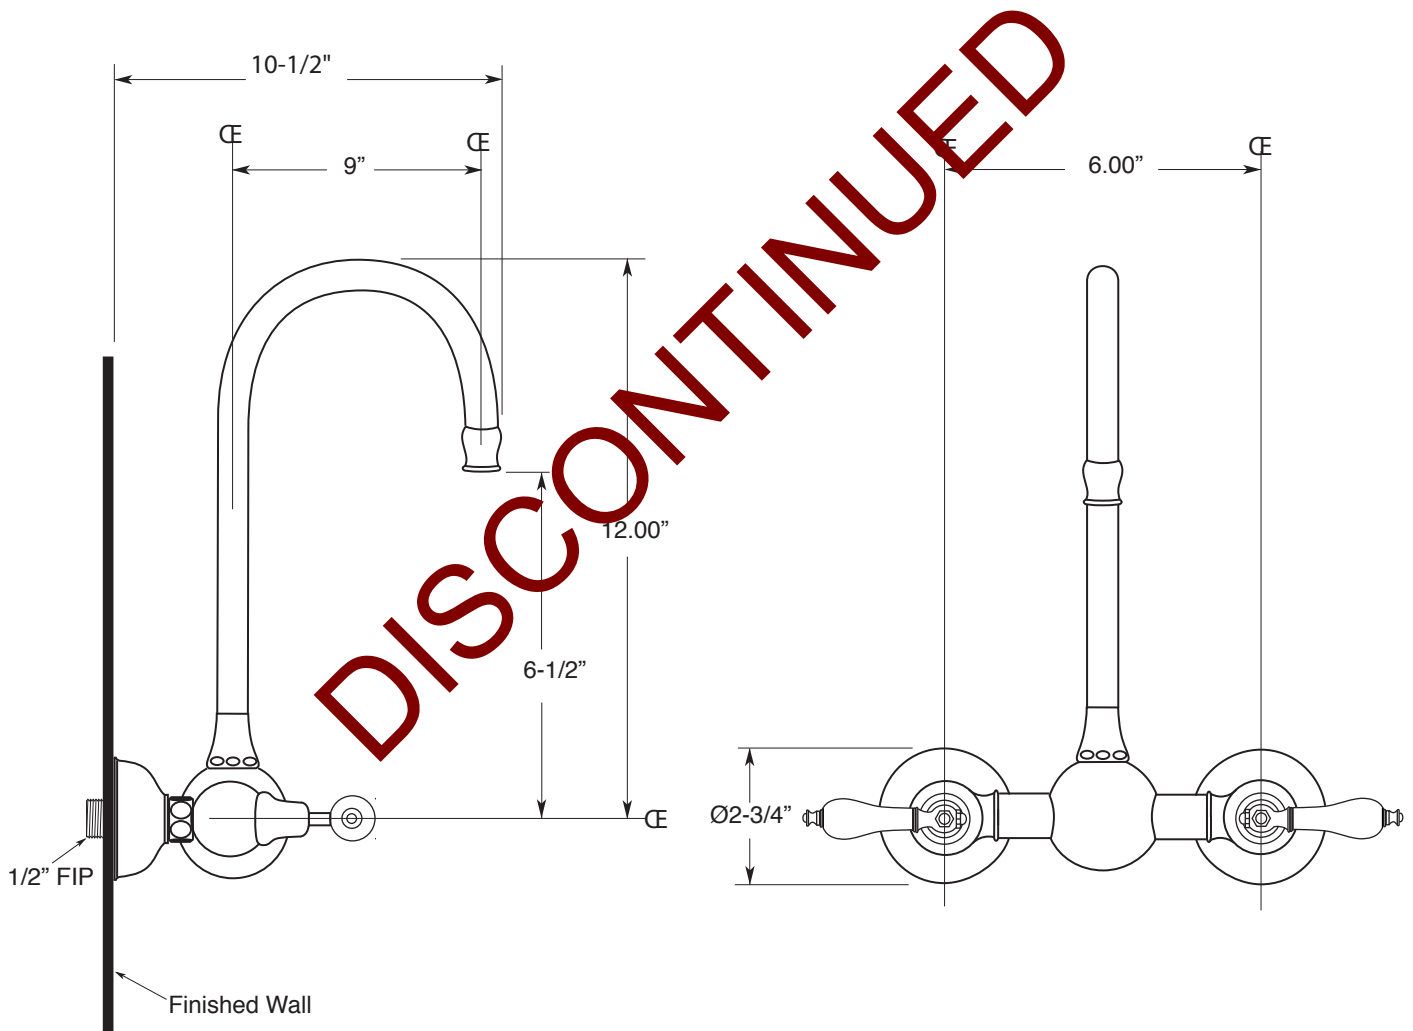

FEATURES:

- All brass construction.
- Aerator is limited 1.75 GPM
- Concealed aerator requires special supplied removal key.
- 3/4" x 1/2" offset elbows allow center-to-center flexibility from 5-3/8" min to "7.00" max.
- Replacement cartridge: 18.30.035 - cold, 18.30.036 - hot
- Available in all finishes. Warranty varies according to selection.

7.57485033

Note: Measurements are subject to change or cancellation. No responsibility is assumed for use of superseded or voided pages.