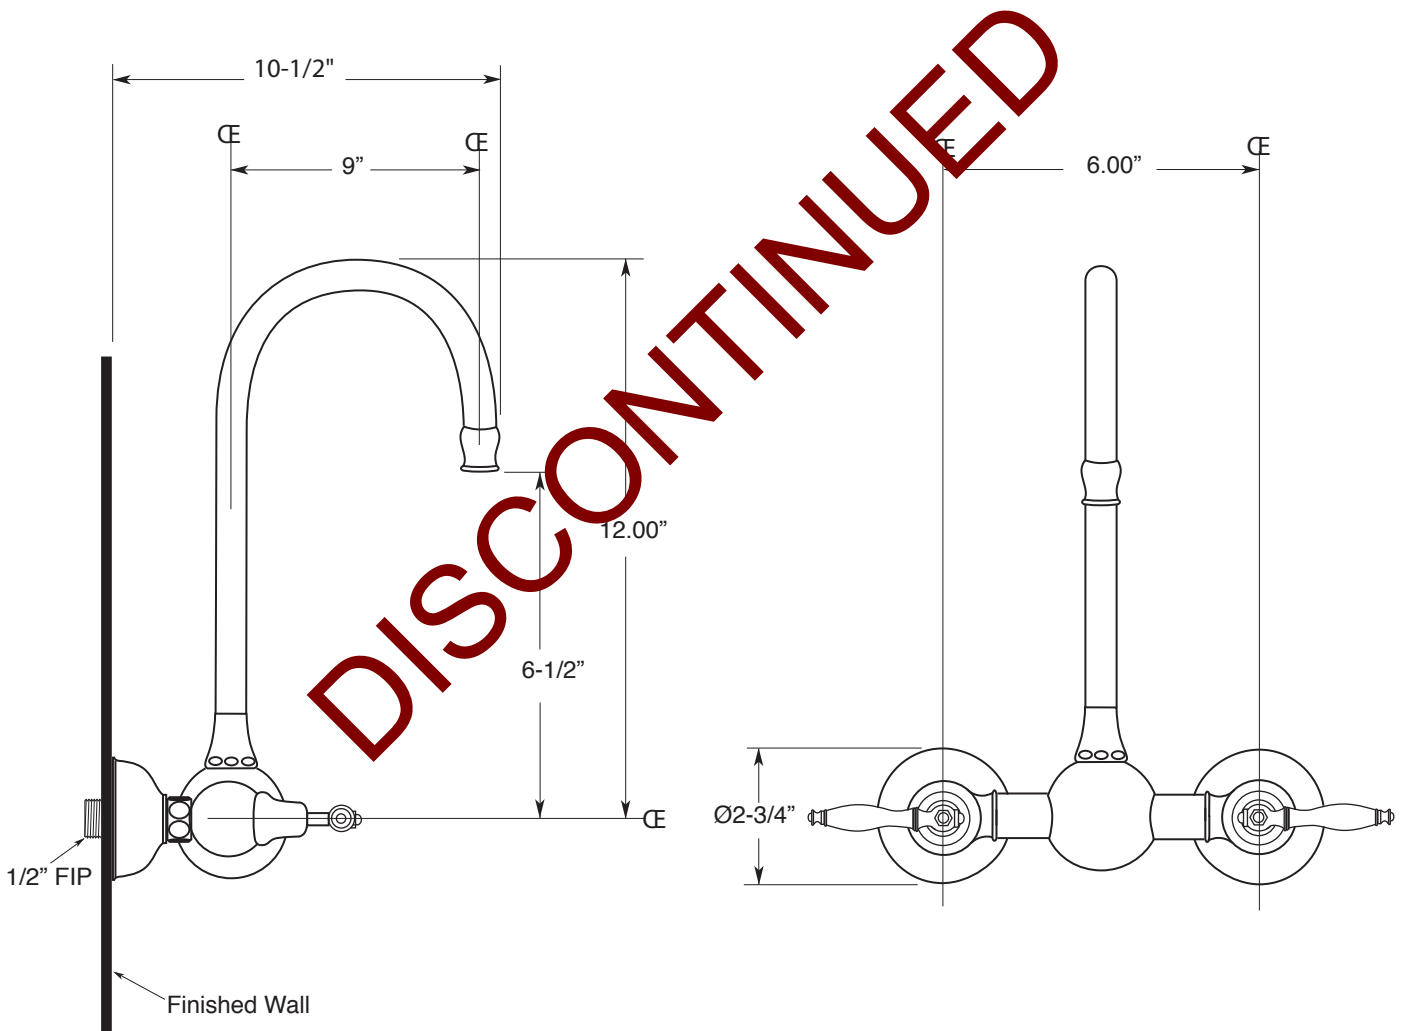

FEATURES:

- All brass construction.
- Aerator is limited 1.75 GPM
- Concealed aerator requires special supplied removal key.
- 3/4" x 1/2" offset elbows allow center-to-center flexibility from 5-3/8" min to "7.00" max.
- Replacement cartridge: 18.30.035 - cold, 18.30.036 - hot
- Available in all finishes. Warranty varies according to selection.

Wallmount Kitchen
or
Bar Faucet
Swivel Spout
(486) Finial Lever

7.57486033

Note: Measurements are subject to change or cancellation. No responsibility is assumed for use of superseded or voided pages.