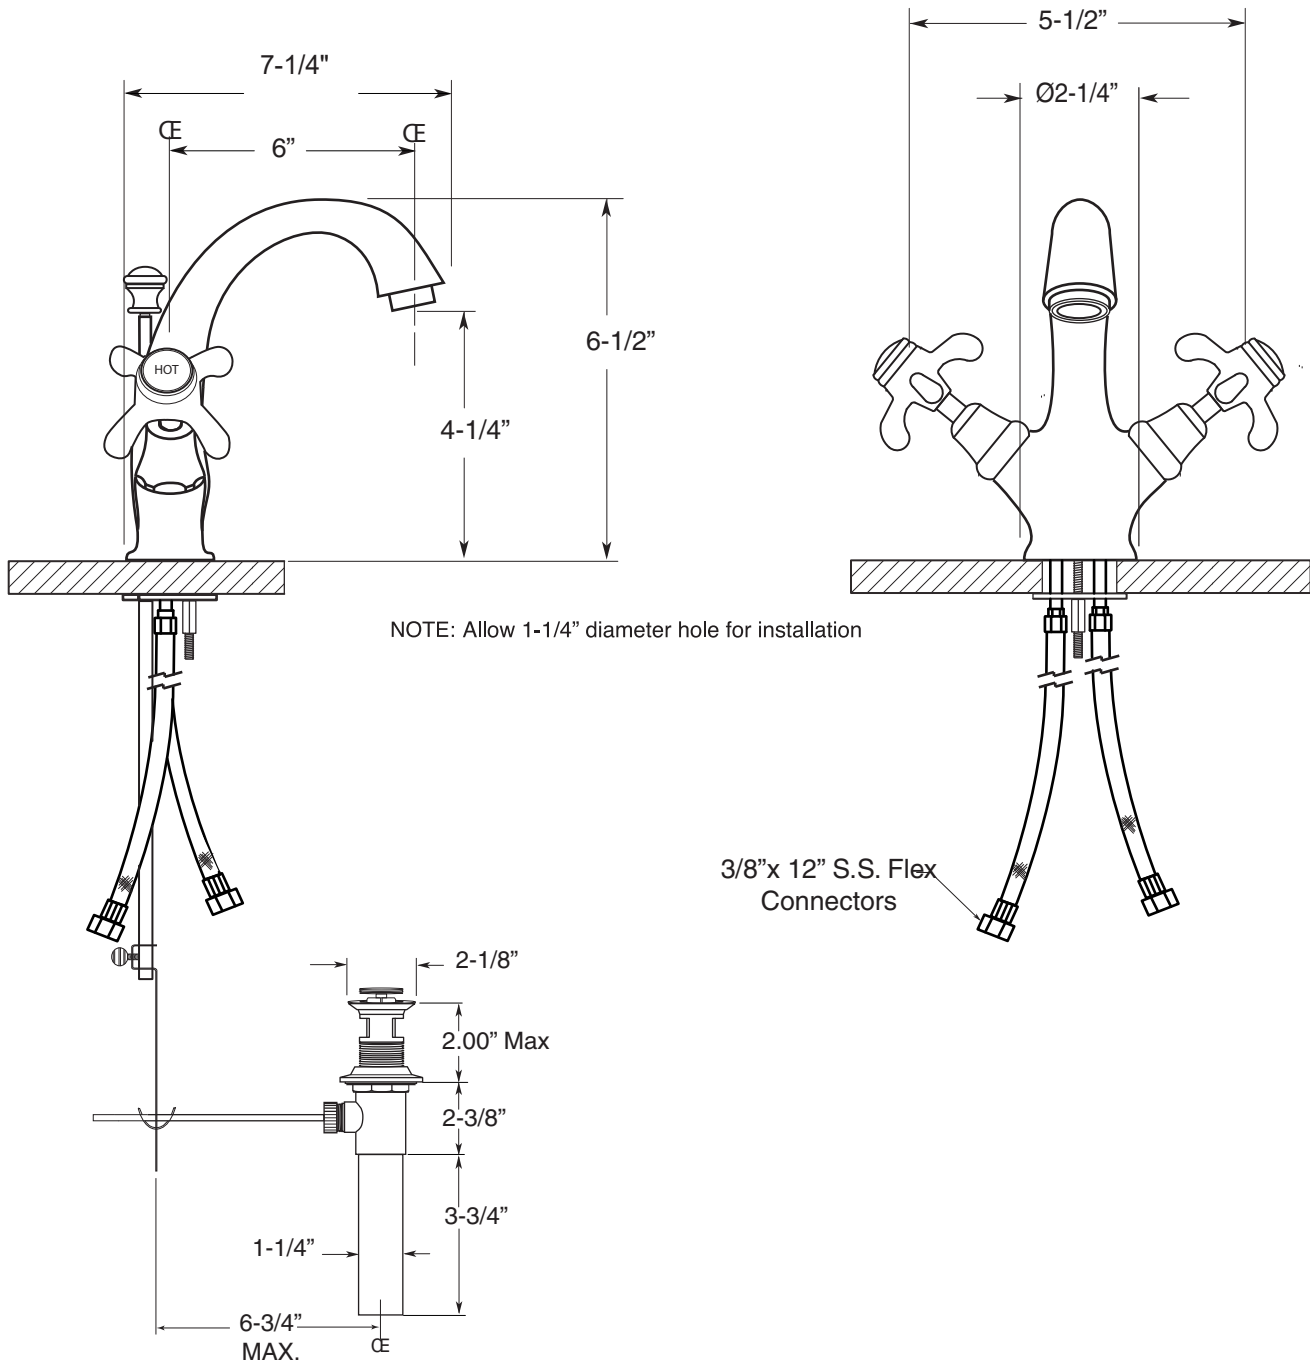

FEATURES:

- All brass construction
- Includes pop-up drain assembly with overflow. P/N 18.11.041
- 12" Stainless steel flex lines are supplied
- Standard aerator is limited to 1.2 GPM
- Maximum deck thickness: 1-1/2"
- Replacement cartridge: 18.30.035-cold, 18.30.036-hot
- Available in all finishes. Warranty varies according to finish selection.

Single Hole Lavatory Faucet
(481) Drop Cross Handle

7.0048118

Note: Measurements are subject to change or cancellation. No responsibility is assumed for use of superseded or voided pages.