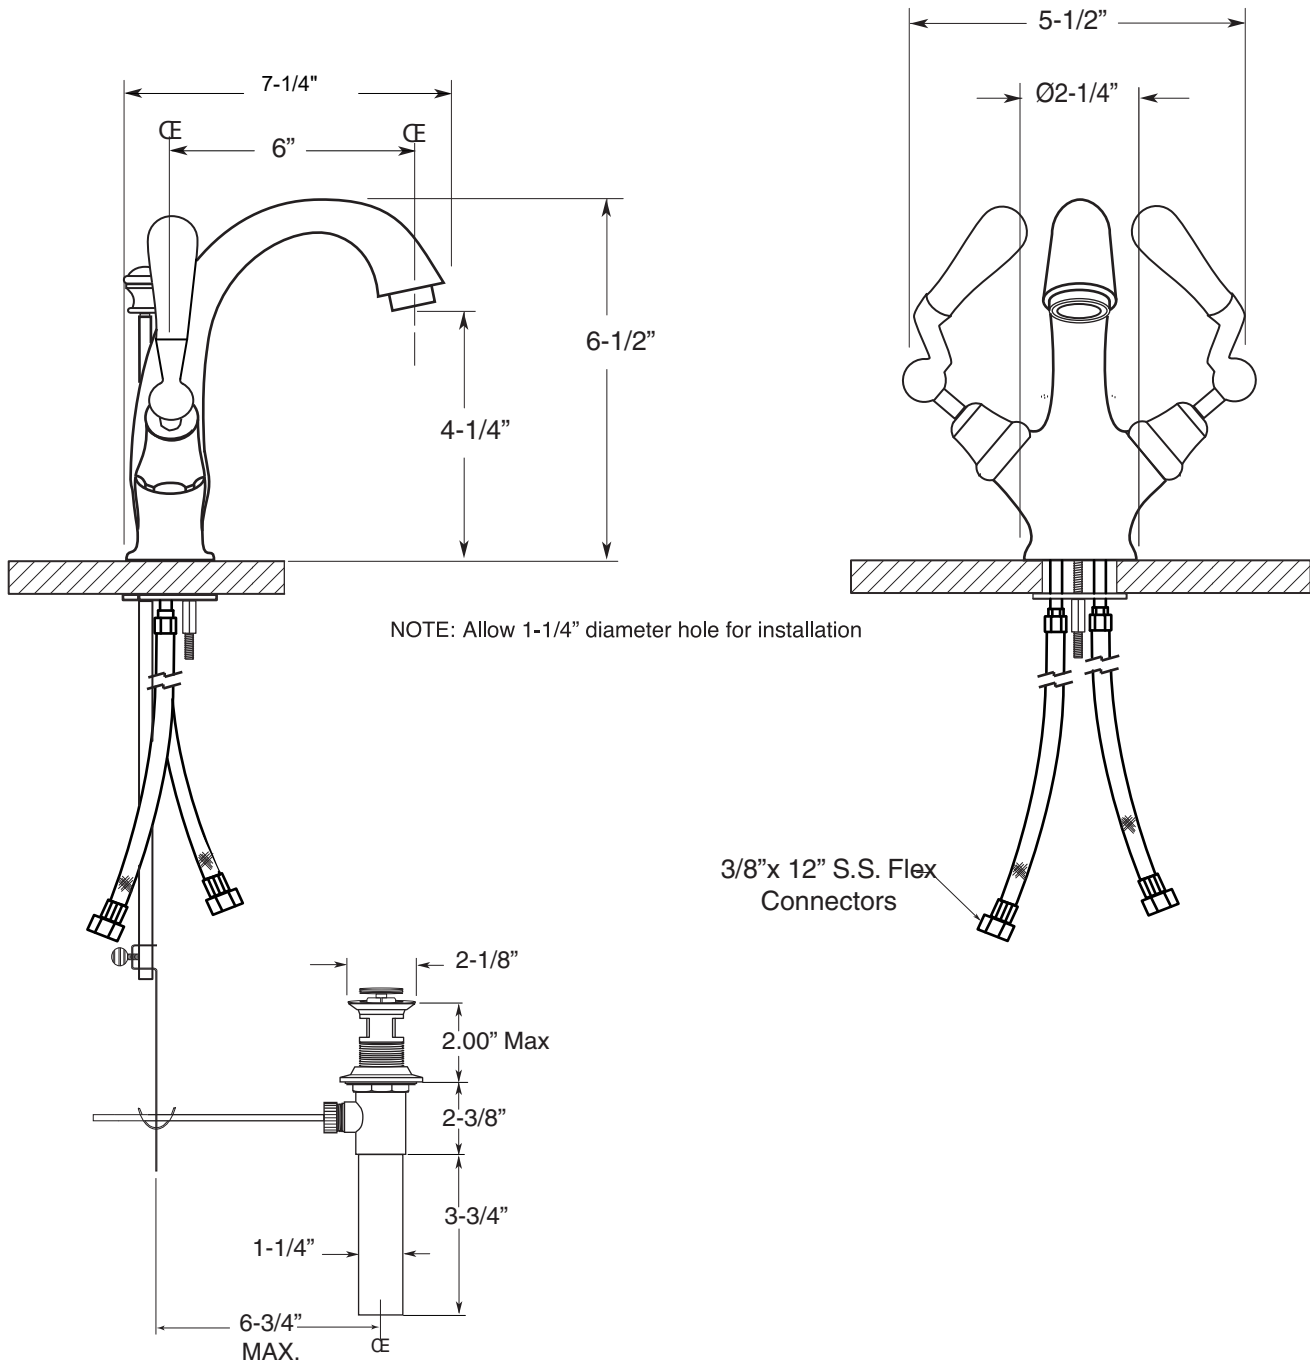

Sancerre

Single Hole Lavatory Faucet

(482) Offset Lever

7.0048218

FEATURES:

- All brass construction
- Includes pop-up drain assembly with overflow. P/N 18.11.041
- 12" Stainless steel flex lines are supplied
- Standard aerator is limited to 1.2 GPM
- Maximum deck thickness: 1-1/2"
- Replacement cartridge: 18.30.035-cold, 18.30.036-hot
- Available in all finishes. Warranty varies according to finish selection

Note: Measurements are subject to change or cancellation. No responsibility is assumed for use of superseded or voided pages.