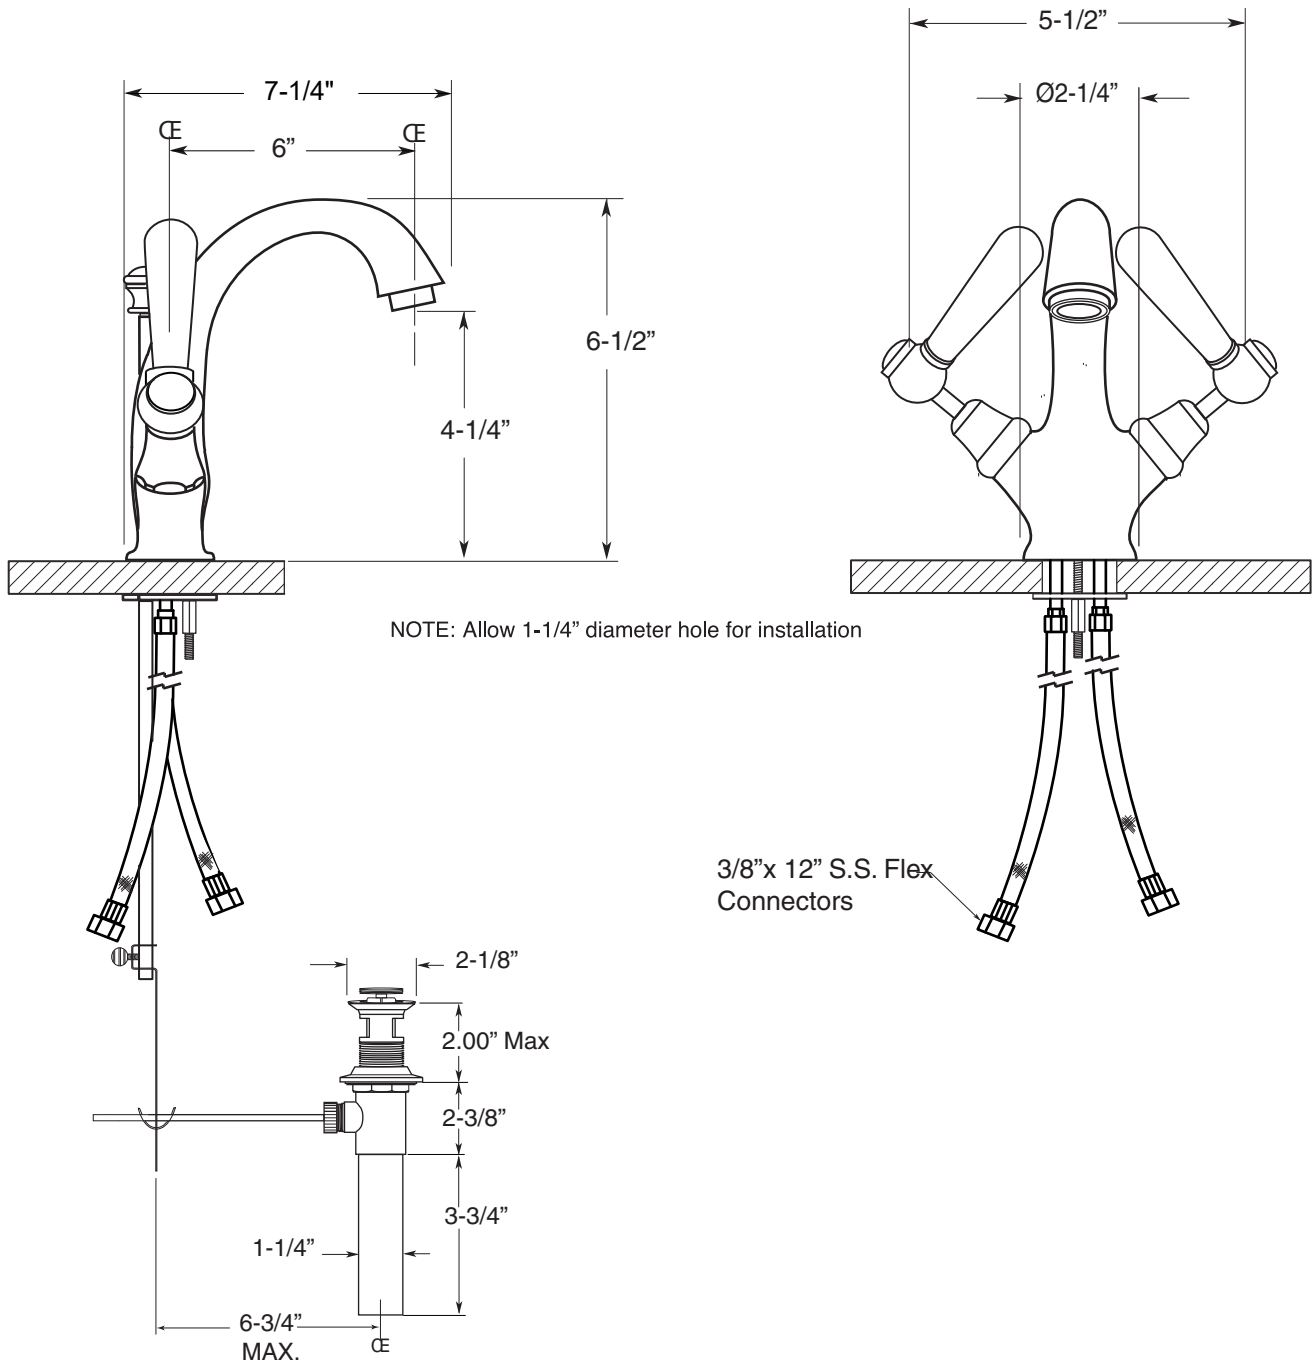

TechData

Specification

Sancerre

FEATURES:

- All brass construction
- Includes pop-up drain assembly with overflow. P/N 18.11.041
- 12" Stainless steel flex lines are supplied
- Standard aerator is limited to 1.2 GPM
- Maximum deck thickness: 1-1/2"
- Replacement cartridge: 18.30.035-cold, 18.30.036-hot
- Available in all finishes. Warranty varies according to finish selection.

Single Hole Lavatory Faucet
(484) Straight Lever

7.0048418

Note: Measurements are subject to change or cancellation. No responsibility is assumed for use of superseded or voided pages.