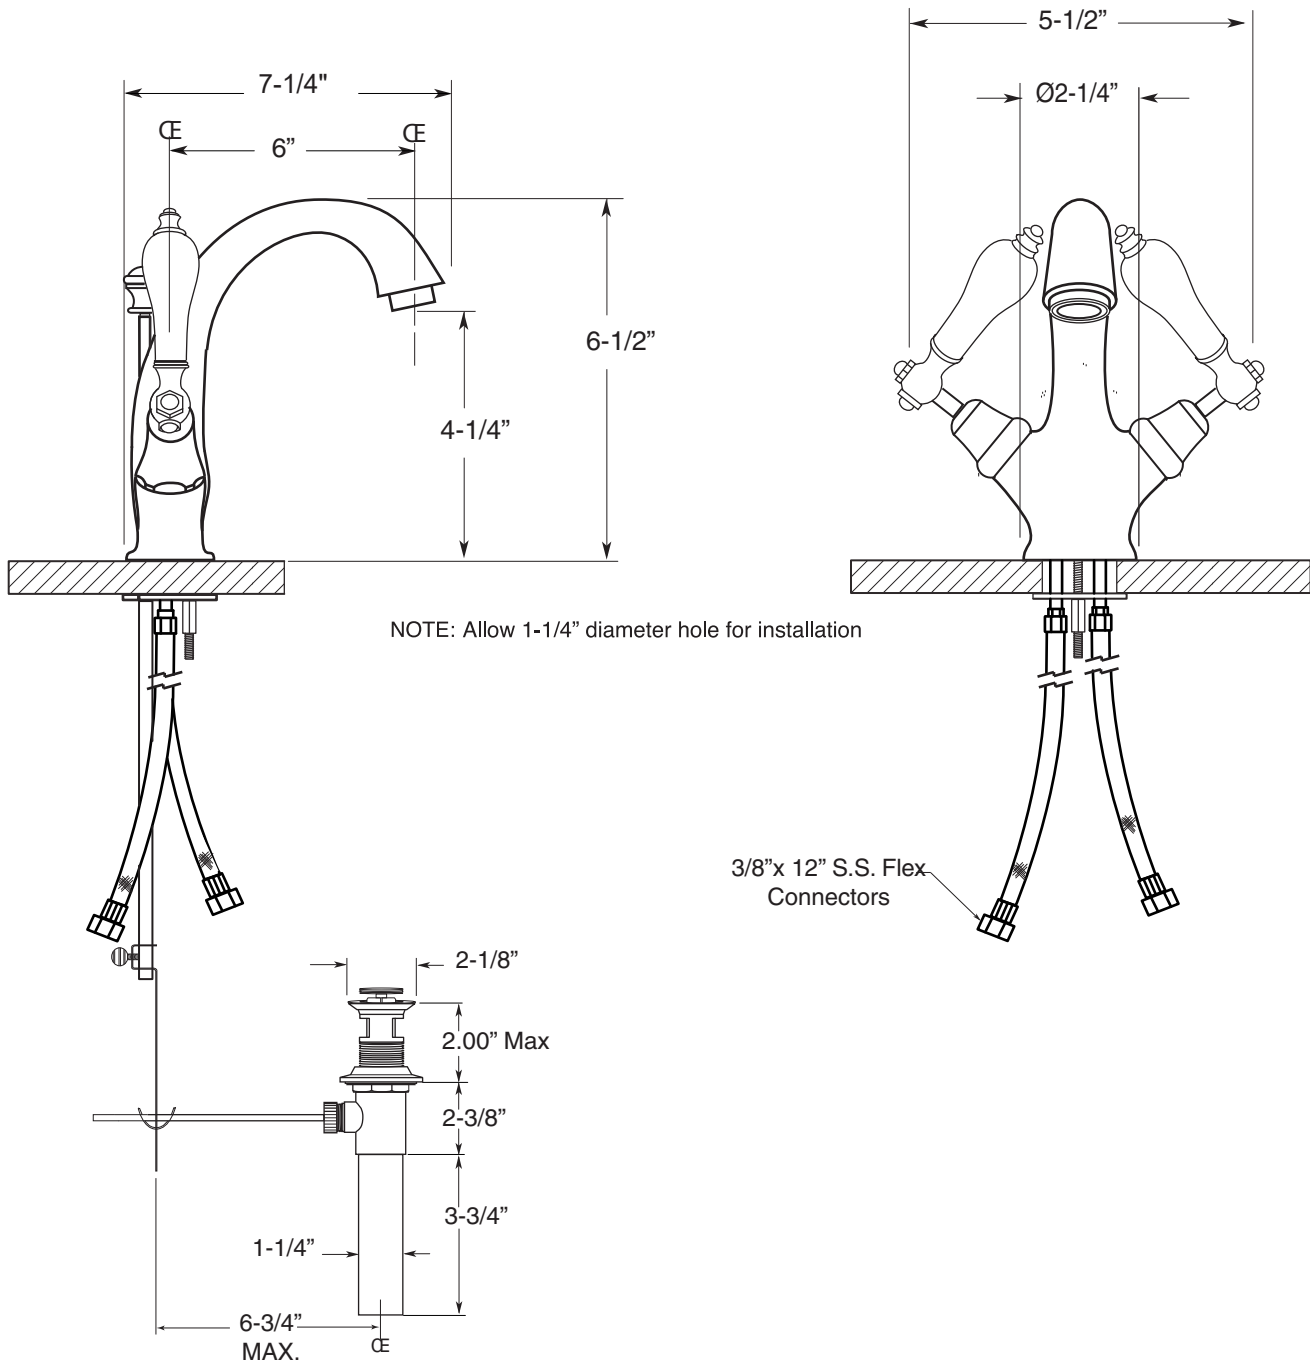

Sancerre

Single Hole Lavatory Faucet
(485) Porcelain Lever

7.0048518

FEATURES:

- All brass construction
- Includes pop-up drain assembly with overflow. P/N 18.11.041
- 12" Stainless steel flexlines are supplied
- Standard aerator is limited to 1.2 GPM
- Maximum deck thickness: 1-1/2"
- Replacement cartridge: 18.30.035-cold, 18.30.036-hot
- Available in all finishes. Warranty varies according to finish selection.

Note: Measurements are subject to change or cancellation. No responsibility is assumed for use of superseded or voided pages.