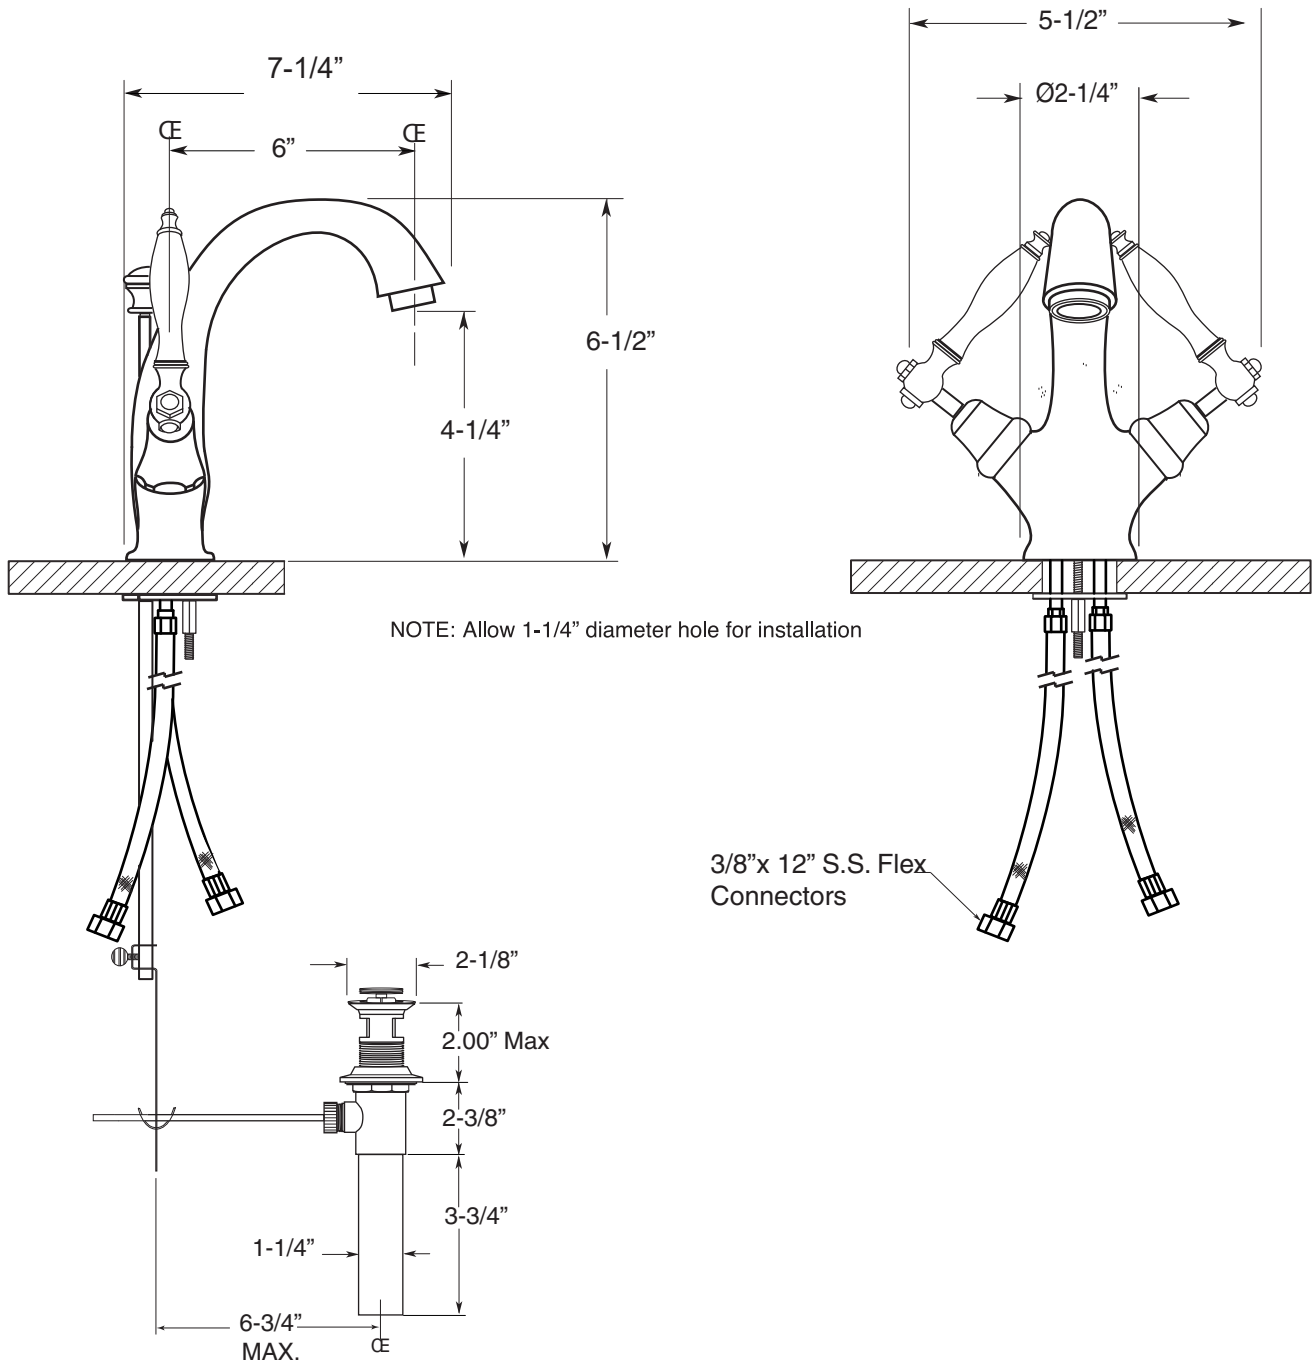

**FEATURES:**

- All brass construction
- Includes pop-up drain assembly with overflow. P/N 18.11.041
- 12" Stainless steel flex lines are supplied
- Standard aerator is limited to 1.2 GPM
- Maximum deck thickness: 1-1/2"
- Replacement cartridge: 18.30.035-cold, 18.30.036-hot
- Available in all finishes. Warranty varies according to finish selection.

Sancerre

Single Hole Lavatory Faucet  
(486) Finial Lever

7.0048618

Note: Measurements are subject to change or cancellation. No responsibility is assumed for use of superseded or voided pages.