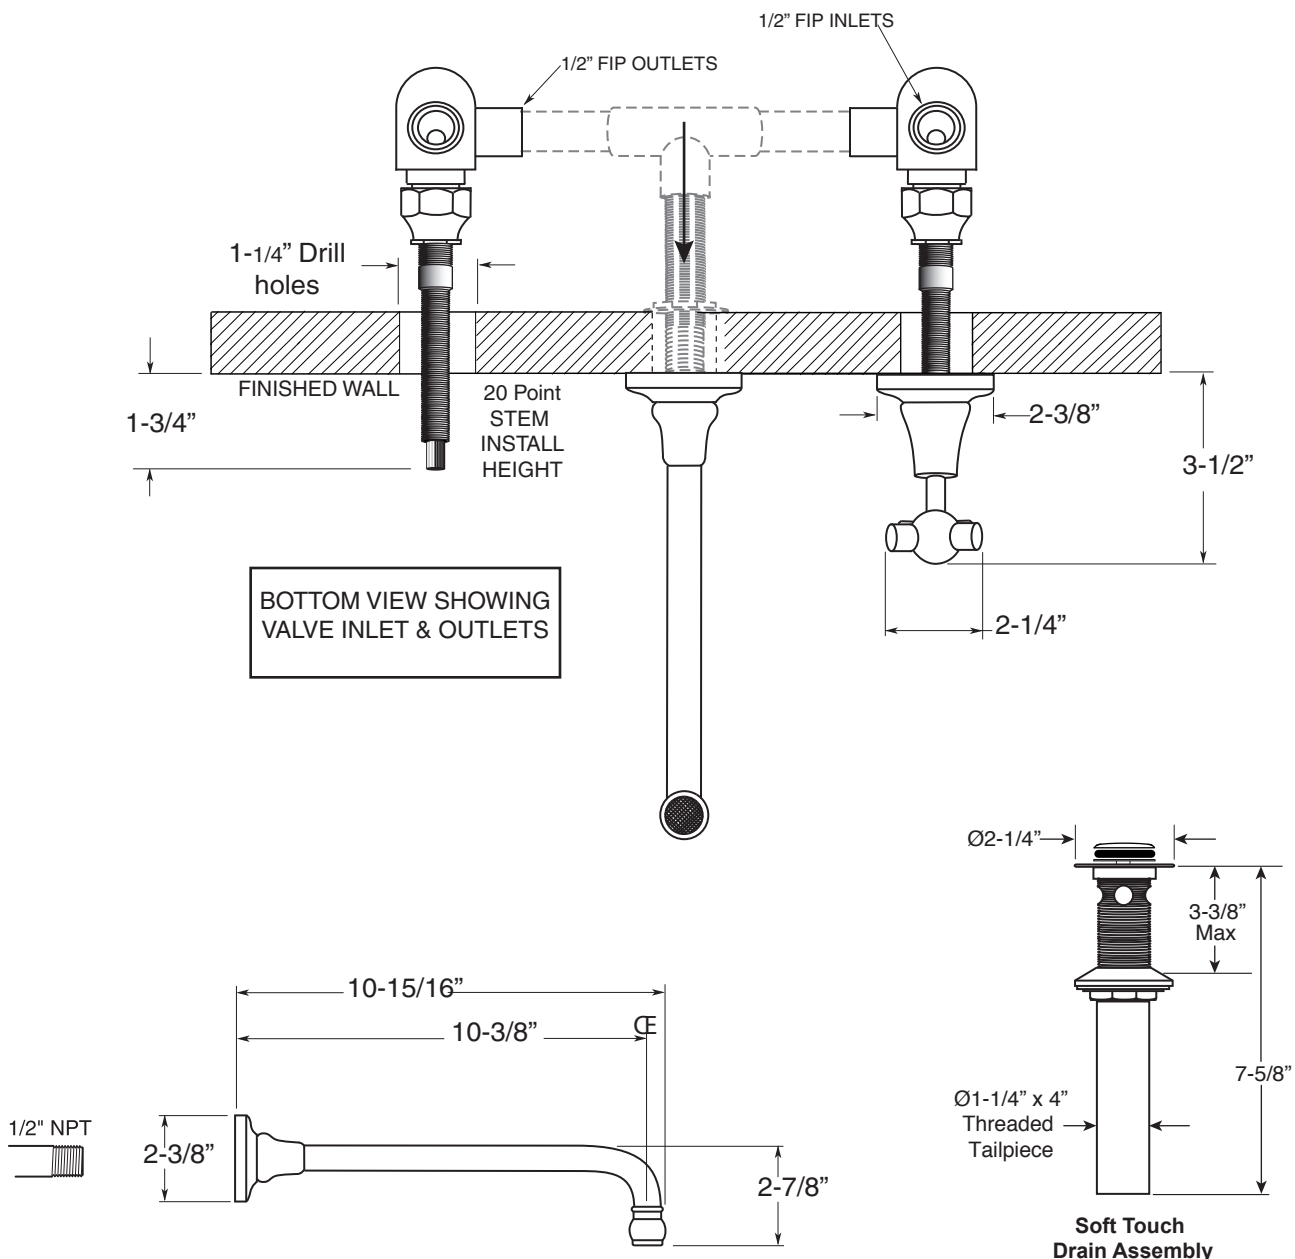

St. Julien

Vessel Lavatory Set

(463) Cross Handle

7.5446307

(7.5446307T - Trim only)

FEATURES:

- All brass construction
- Independent corner valves
- Includes Soft Touch drain with overflow. P/N 18.11.052
- Standard aerator is limited to 1.5 gpm
- 1/4-turn ceramic disc valve cartridge.
- Available in all finishes. Warranty varies according to finish selection.

Note: Measurements are subject to change or cancellation. No responsibility is assumed for use of superseded or voided pages.