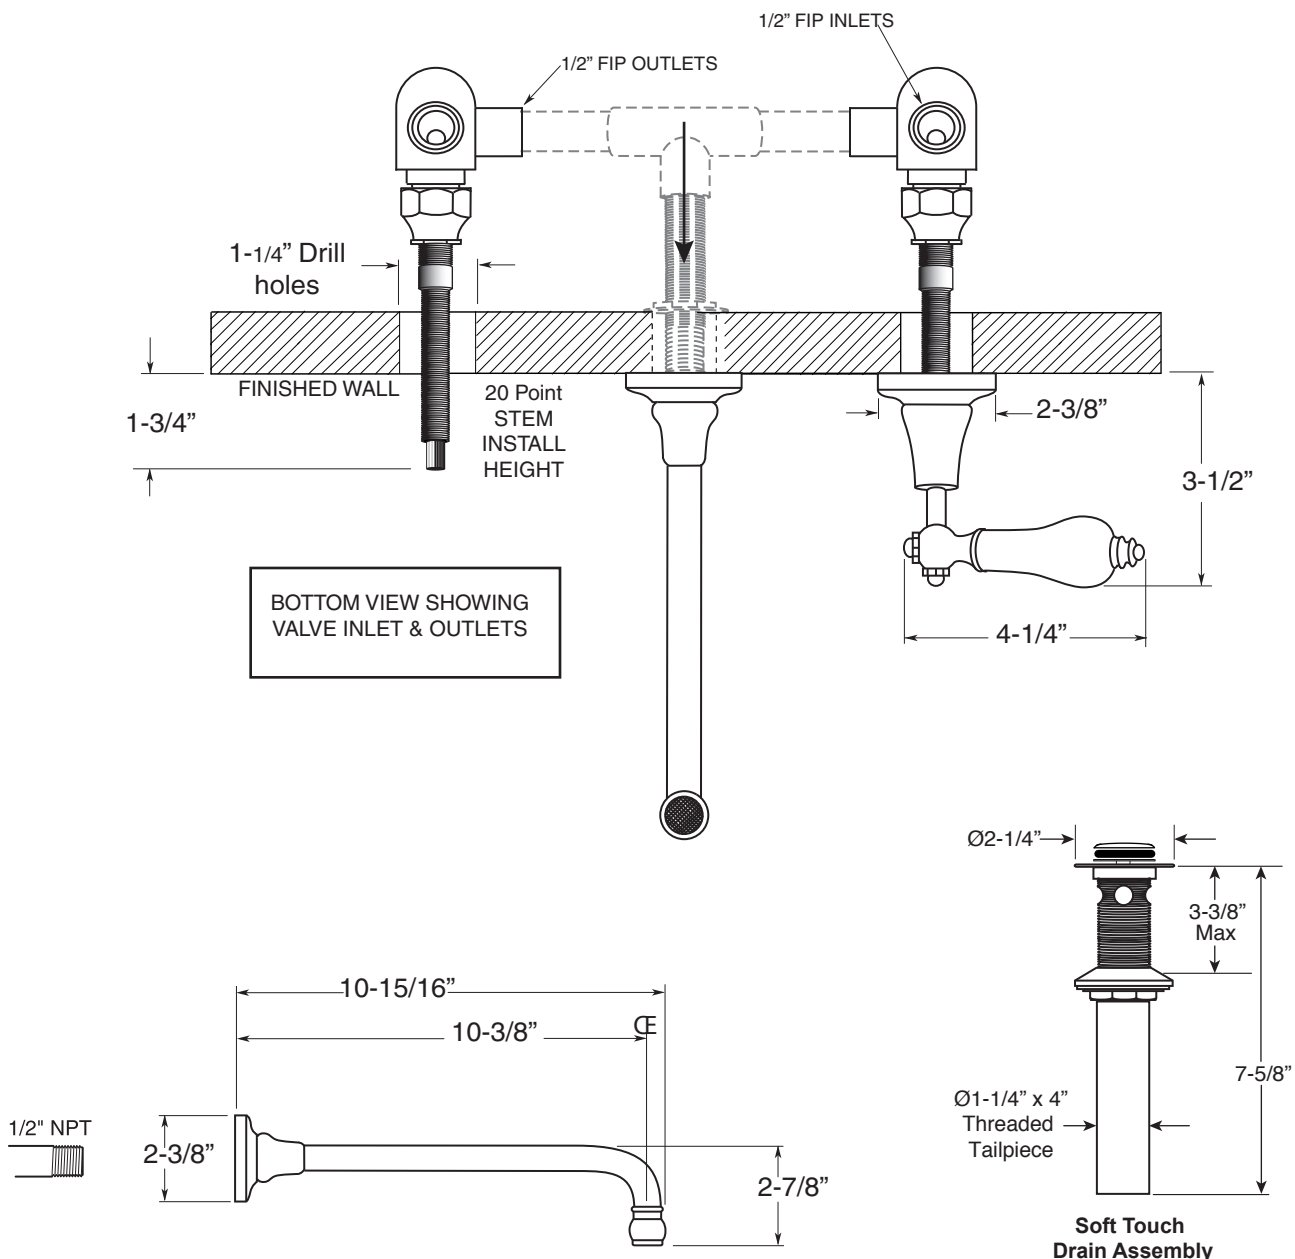

FEATURES:

- All brass construction
- Independent corner valves
- Includes Soft Touch drain with overflow. P/N 18.11.052
- Standard aerator is limited to 1.5 gpm
- 1/4-turn ceramic disc valve cartridge
- Available in all finishes. Warranty varies according to finish selection.

Vessel Lavatory Set
(465) Porcelain Lever
7.5446507
(7.5446507T - Trim only)

Note: Measurements are subject to change or cancellation. No responsibility is assumed for use of superseded or voided pages.