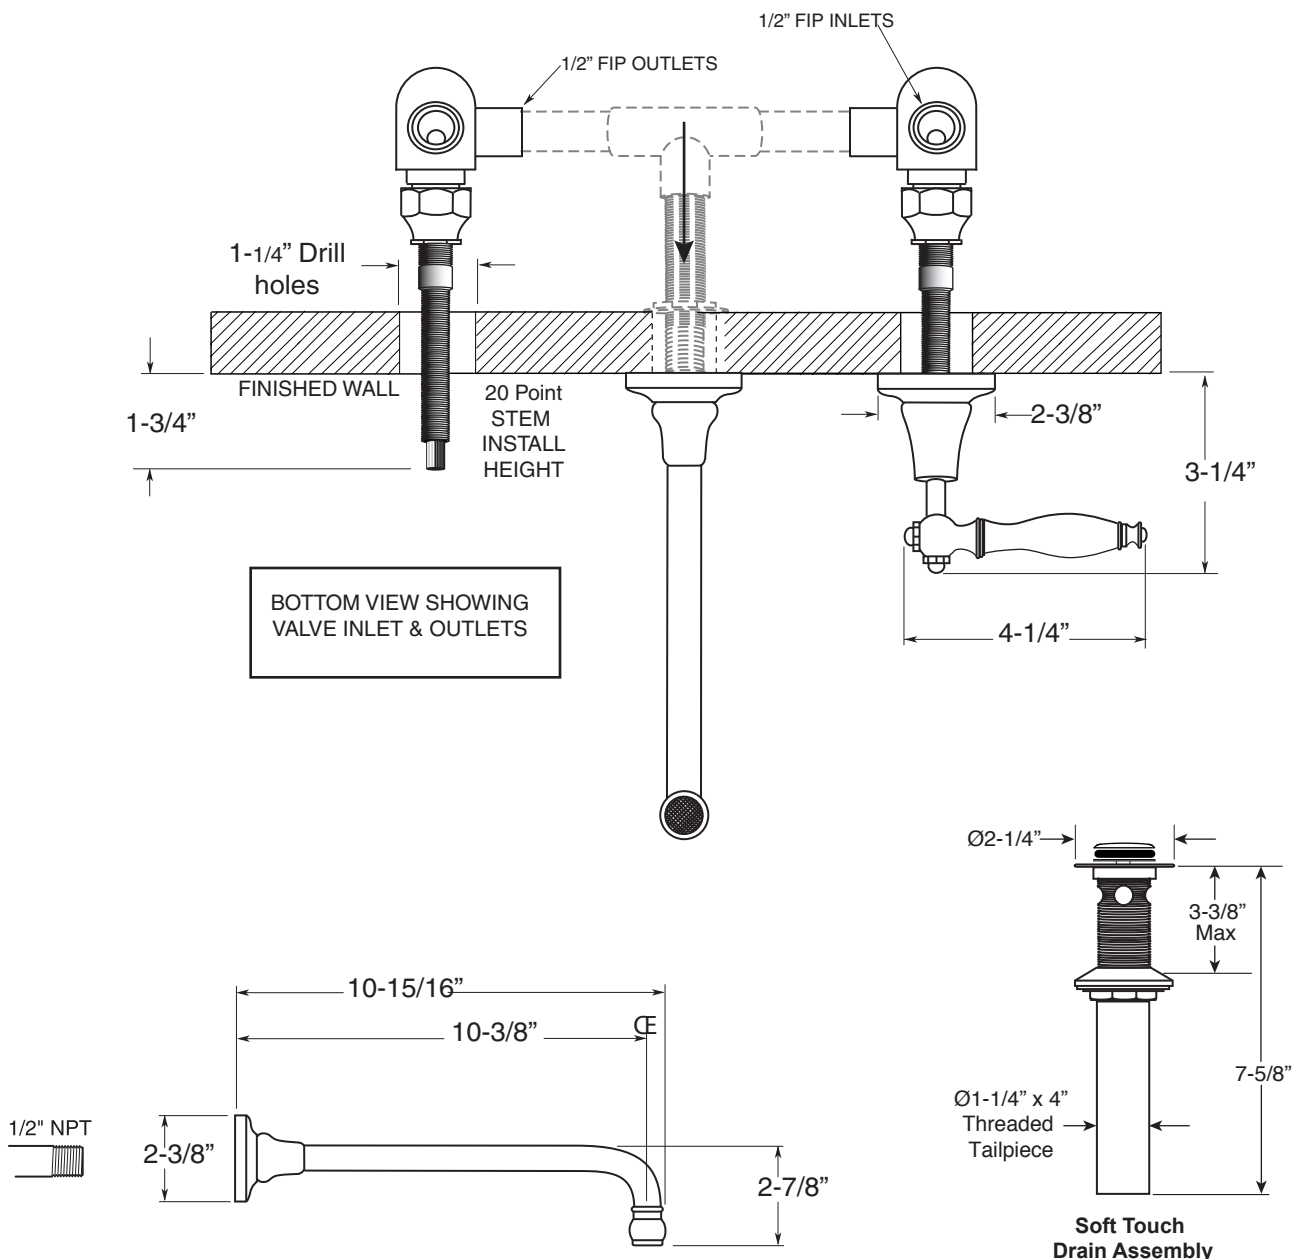

**FEATURES:**

- All brass construction
- Independent corner valves
- Includes Soft Touch Drain with overflow P/N 18.11.052
- Standard aerator is limited to 1.5 gpm
- 1/4-turn ceramic disc valve cartridge
- Available in all finishes. Warranty varies according to finish selection.

Vessel Lavatory Set  
(466) Finial Lever  
7.5446607  
(7.5446607T - Trim only)

Note: Measurements are subject to change or cancellation. No responsibility is assumed for use of superseded or voided pages.