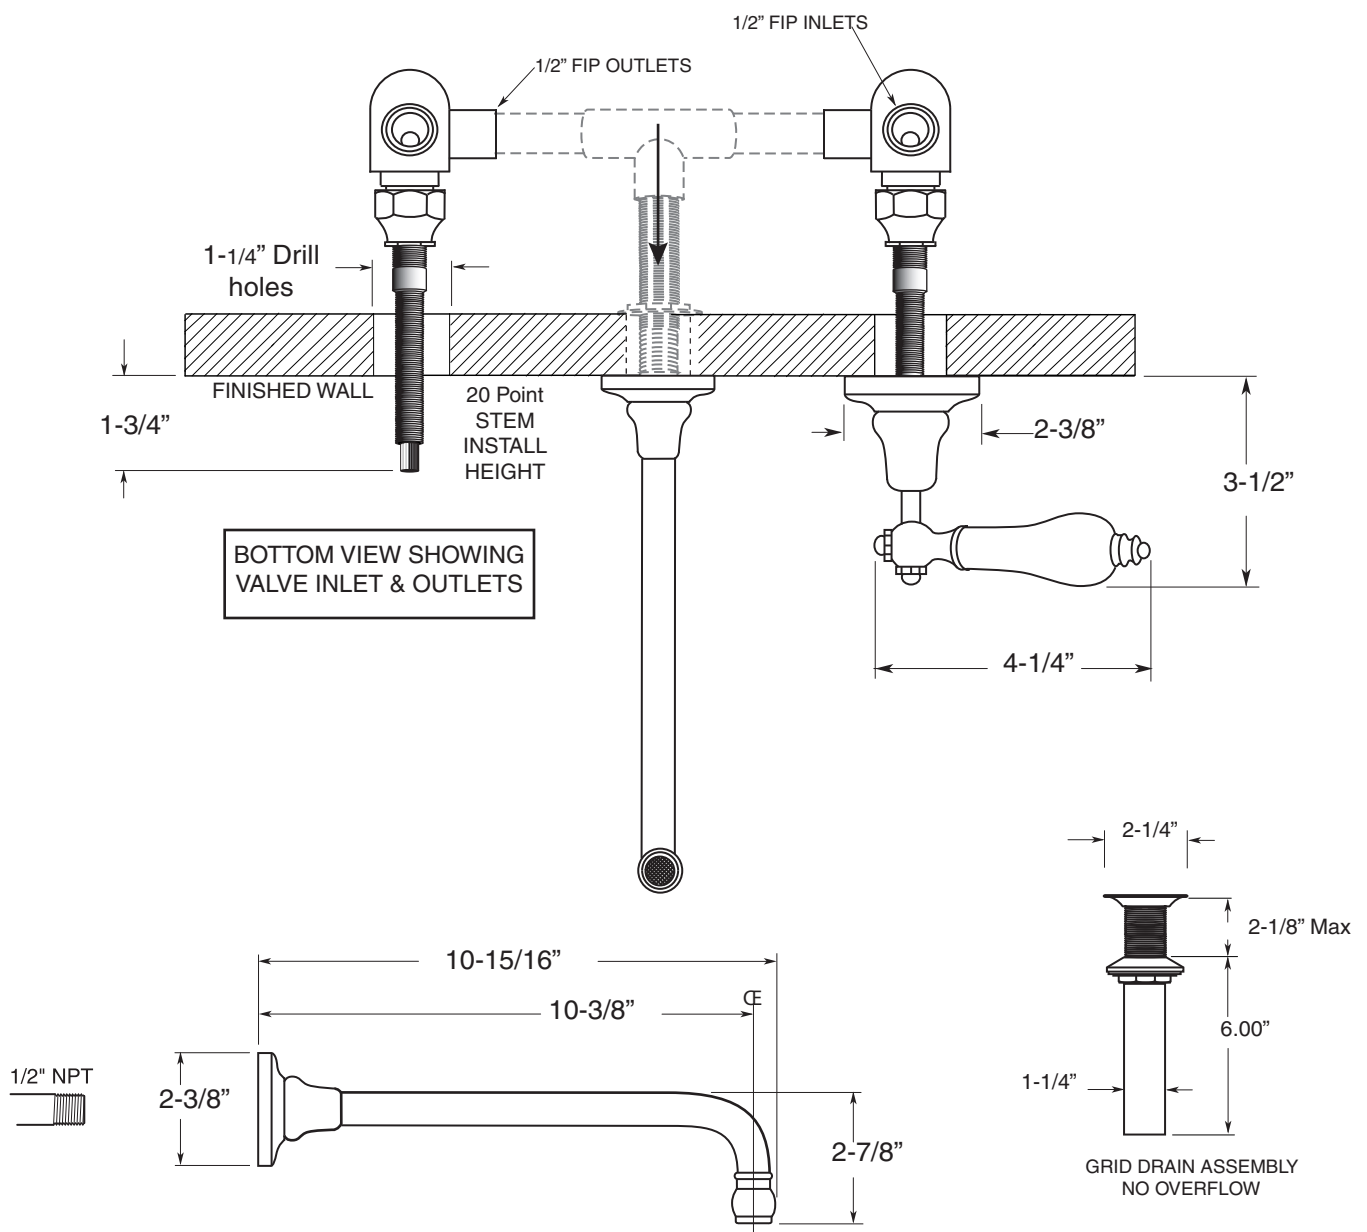

Rutherford

Vessel Lavatory Set

(485) Porcelain Lever

7.5548507

(7.5548507T - Trim only)

FEATURES:

- All brass construction
- Independent corner valves
- Includes grid drain without overflow. P/N 18.11.120
- Standard aerator is limited to 1.5 gpm
- 1/4-turn ceramic disc valve cartridge
- Available in all finishes. Warranty varies according to finish selection.

Note: Measurements are subject to change or cancellation. No responsibility is assumed for use of superseded or voided pages.