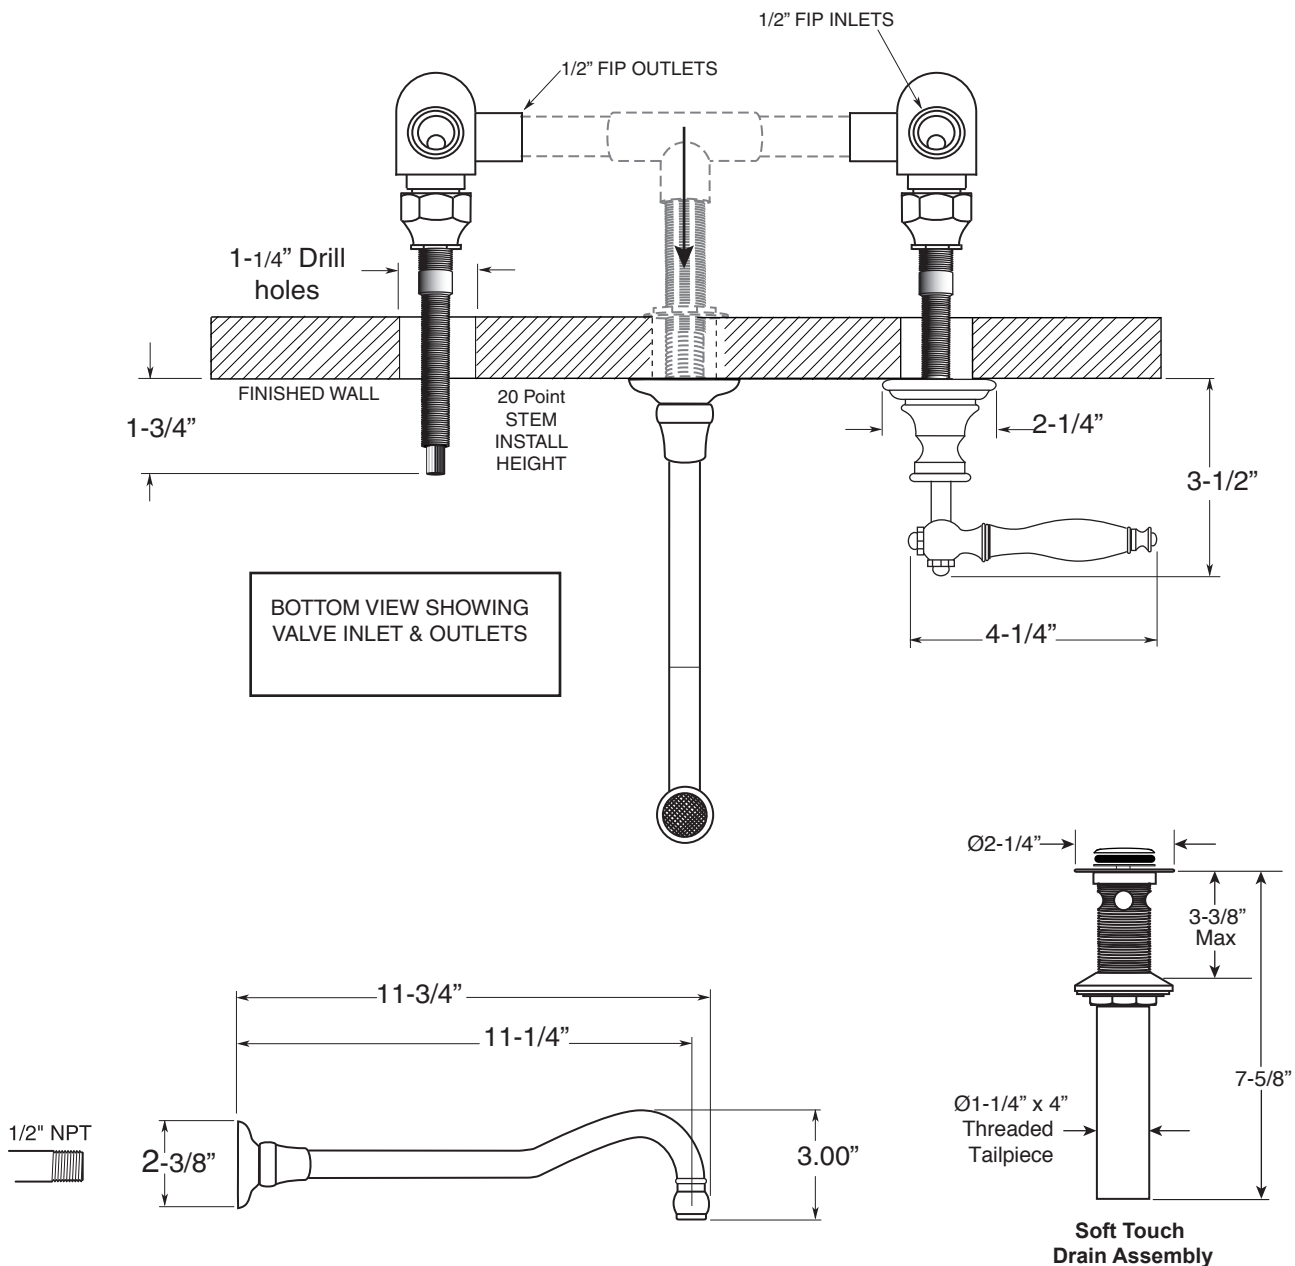

**FEATURES:**

- All brass construction
- Independent corner valves
- Includes Soft Touch drain with overflow. P/N 18.11.052
- Standard aerator is limited to 1.5 gpm
- 1/4-turn ceramic disc valve cartridge.
- Available in all finishes. Warranty varies according to finish selection.

**TechData**  
Specifications  
**Cote d'Or**

Vessel Lavatory Set  
(026) Finial Lever  
7.5602607  
(7.5602607T - Trim only)

Note: Measurements are subject to change or cancellation. No responsibility is assumed for use of superseded or voided pages.