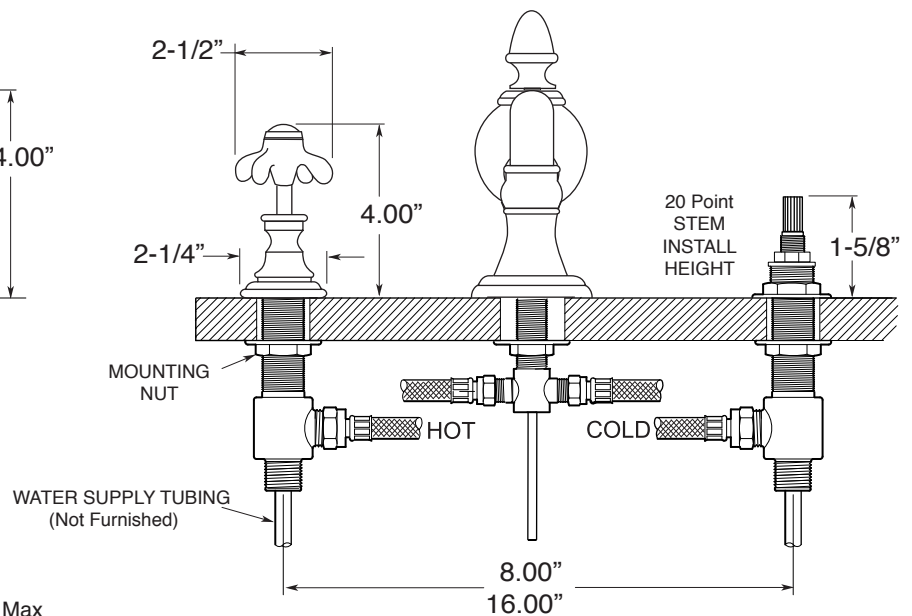

**FEATURES:**

- All brass construction. Flexible hoses designed to be installed on 8" to 16" centers.
- Includes pop-up style drain assembly P/N 18.11.041
- 1/4-turn ceramic disc valve cartridge.
- Standard aerator is limited to 1.2 GPM.
- Available in all finishes. Warranty varies according to finish selection.

**Drop Cross Handle**

**NOTE:** Spout and valves install through 1-1/4" Diameter Holes

Note: Measurements are subject to change. No responsibility is assumed for use of superseded or voided pages.