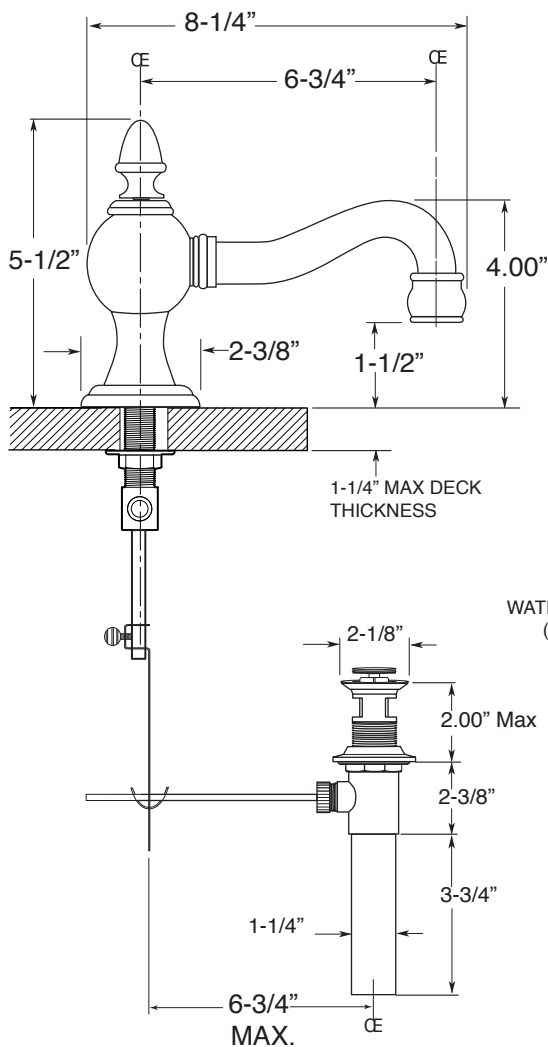

**FEATURES:**

- All brass construction. Flexible hoses designed to be installed on 8" to 16" centers.
- Includes pop-up style drain assembly P/N 18.11.041
- 1/4-turn ceramic disc valve cartridge.
- Standard aerator is limited to 1.2 GPM.
- Available in all finishes. Warranty varies according to finish selection.

**Drop Cross Handle**

**NOTE:** Spout and valves install through 1-1/4" Diameter Holes

Note: Measurements are subject to change. No responsibility is assumed for use of superseded or voided pages.