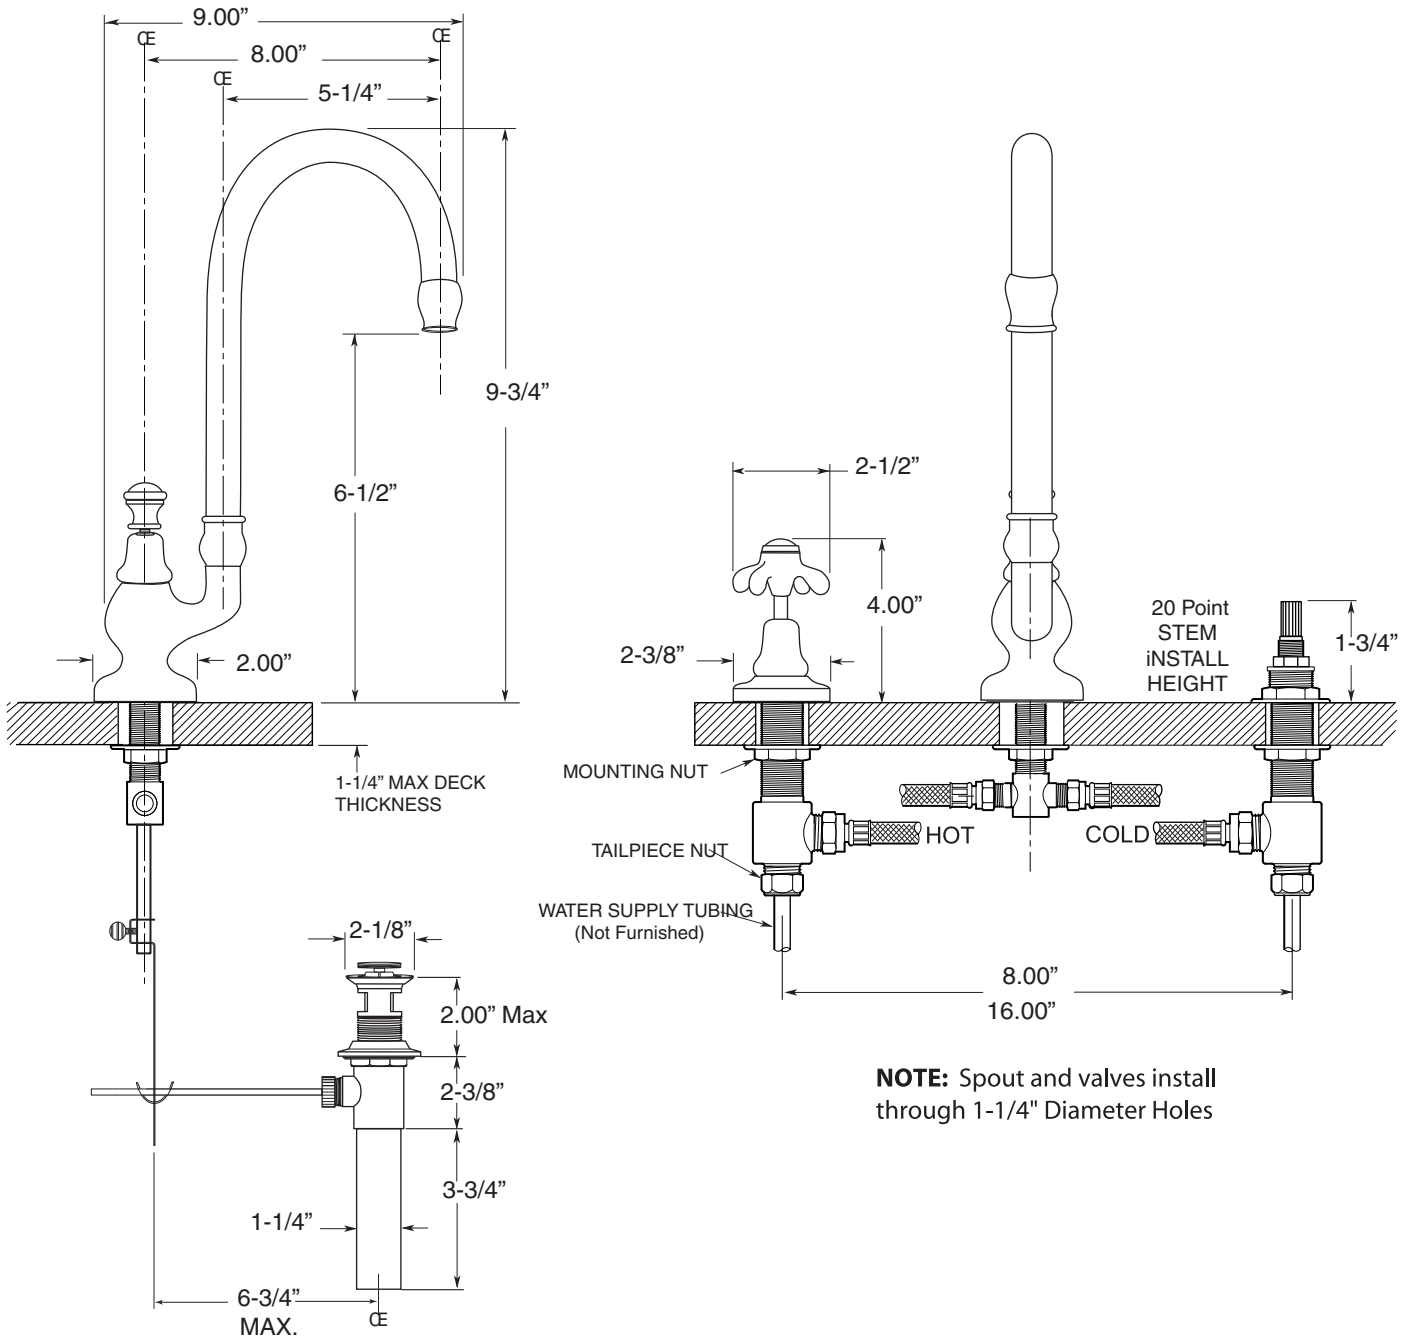

**FEATURES:**

- All brass construction. Flexible hoses designed to be installed on 8" to 16" centers.
- Includes pop-up drain assembly P/N 18.11.011
- Concealed aerator is limited to 1.5 gpm. Requires special supplied removal key
- 1/4-turn ceramic disc valve cartridge.
- Available in all finishes. Warranty varies according to finish selection.
- Certified to meet and exceed the following codes and standards:  
ASME A112.18.1/CSA B125.1-2011

Petite Widespread Lavatory Set  
Drop Cross Handle  
7.5248108

**NOTE:** Spout and valves install through 1-1/4" Diameter Holes

Note: Measurements are subject to change or cancellation. No responsibility is assumed for use of superseded or voided pages.