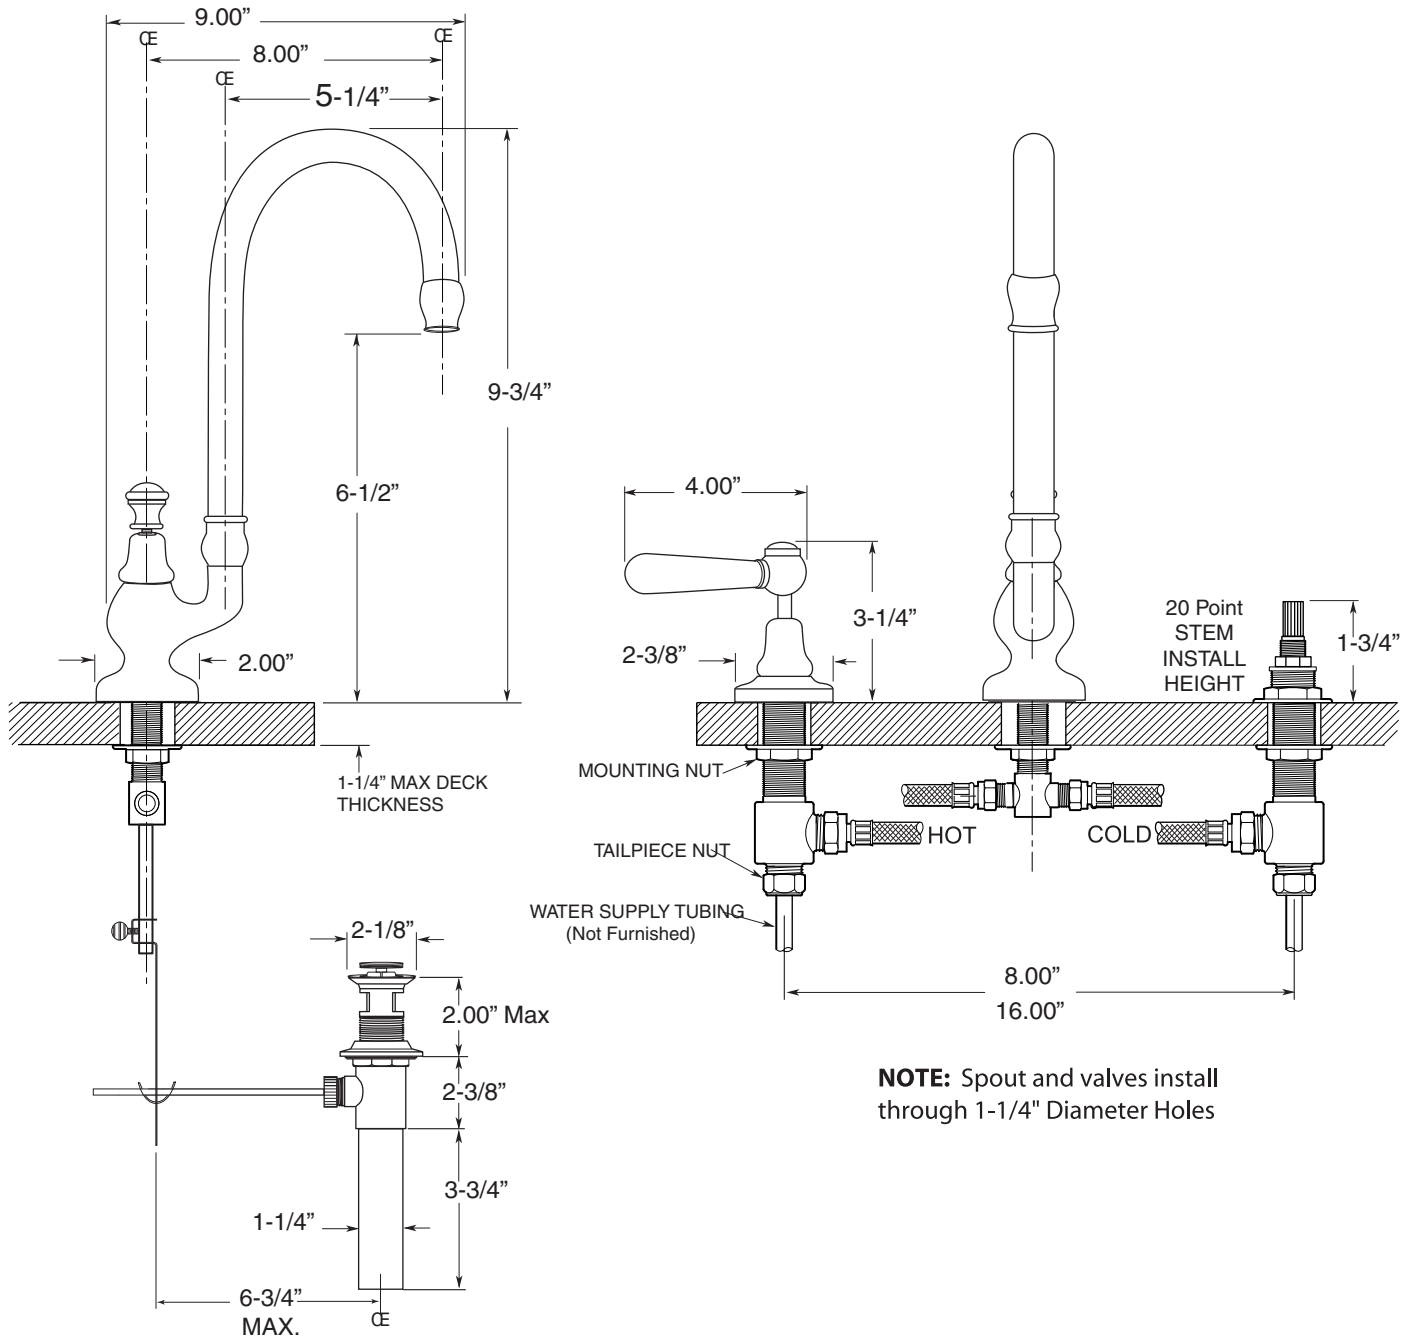

Sancerre

Petite Widespread Lavatory Set
Straight Lever
7.5248408

FEATURES:

- All brass construction. Flexible hoses designed to be installed on 8" to 16" centers.
- Includes pop-up drain assembly P/N 18.11.041
- Concealed aerator is limited to 1.5 gpm. Requires special supplied removal key
- 1/4-turn ceramic disc valve cartridge.
- Available in all finishes. Warranty varies according to finish selection.

Note: Measurements are subject to change or cancellation. No responsibility is assumed for use of superseded or voided pages.