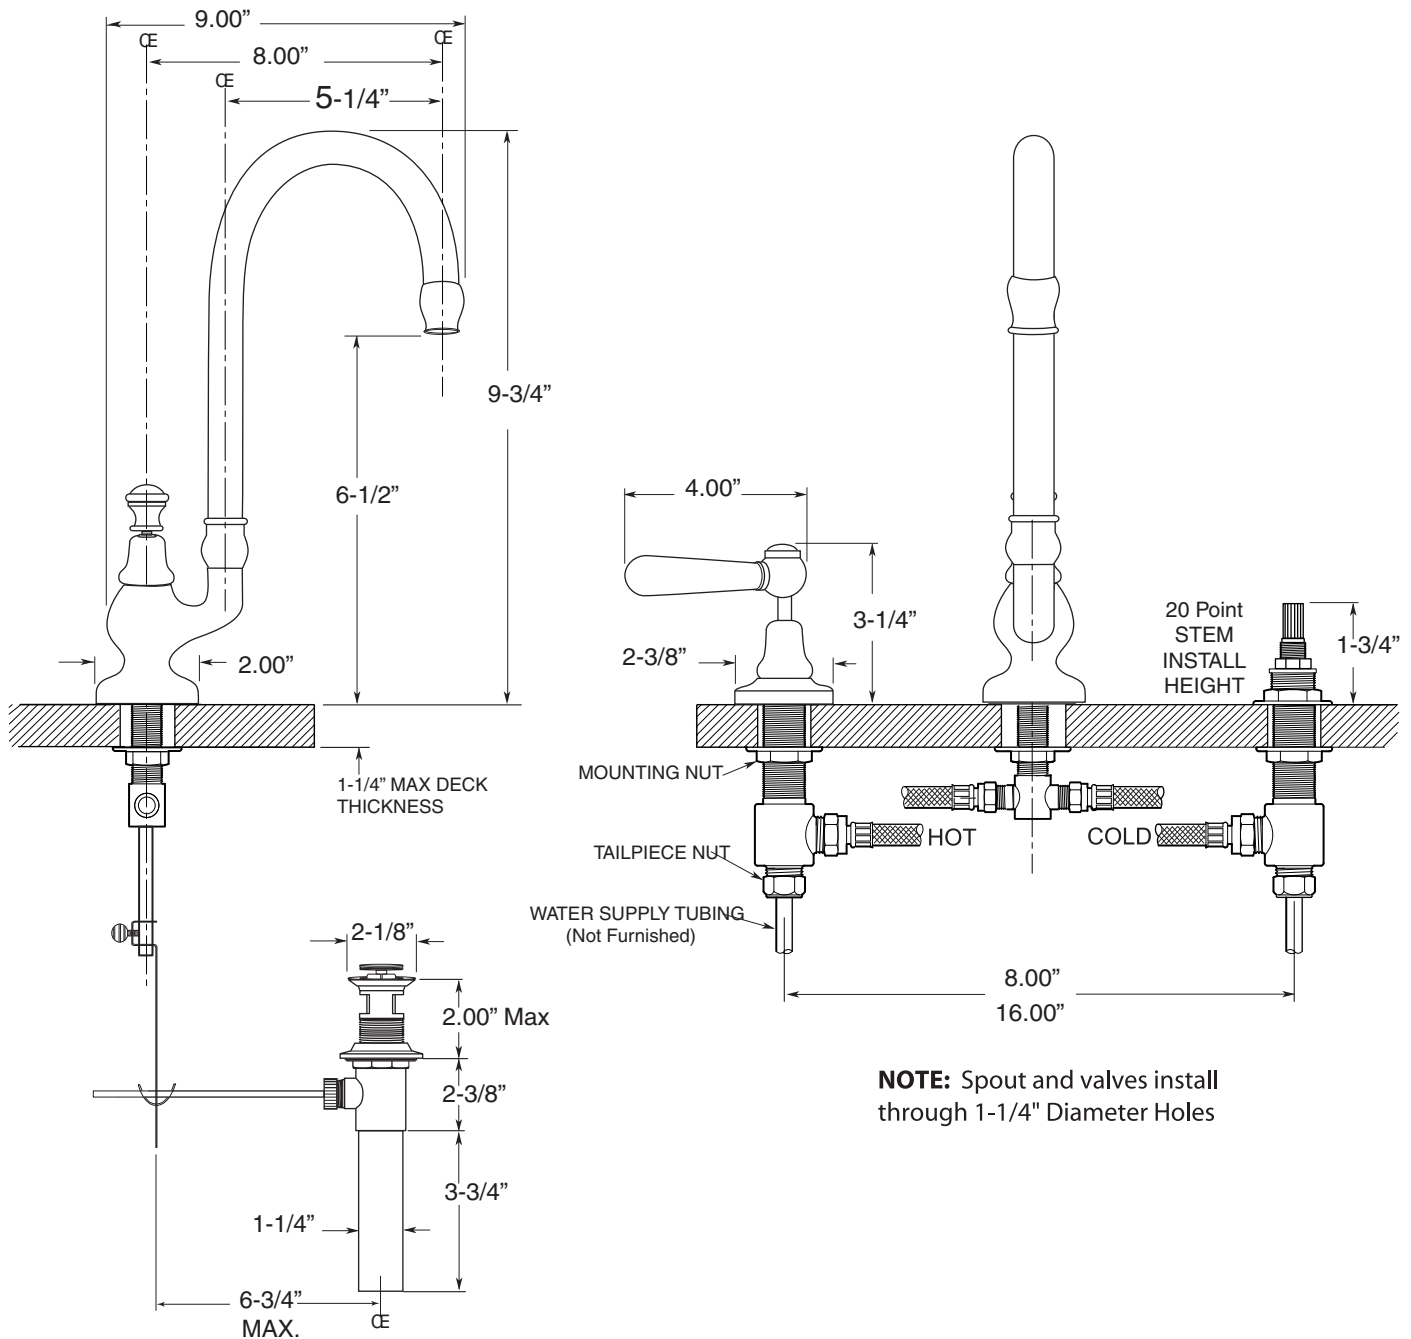

Petite Widespread Lavatory Set
Straight Lever
7.5248408

FEATURES:

- All brass construction. Flexible hoses designed to be installed on 8" to 16" centers.
- Includes pop-up drain assembly P/N 18.11.011
- Concealed aerator is limited to 1.5 gpm. Requires special supplied removal key
- 1/4-turn ceramic disc valve cartridge.
- Available in all finishes. Warranty varies according to finish selection.
- Certified to meet and exceed the following codes and standards:
ASME A112.18.1/CSA B125.1-2011

NOTE: Spout and valves install through 1-1/4" Diameter Holes

Note: Measurements are subject to change or cancellation. No responsibility is assumed for use of superseded or voided pages.