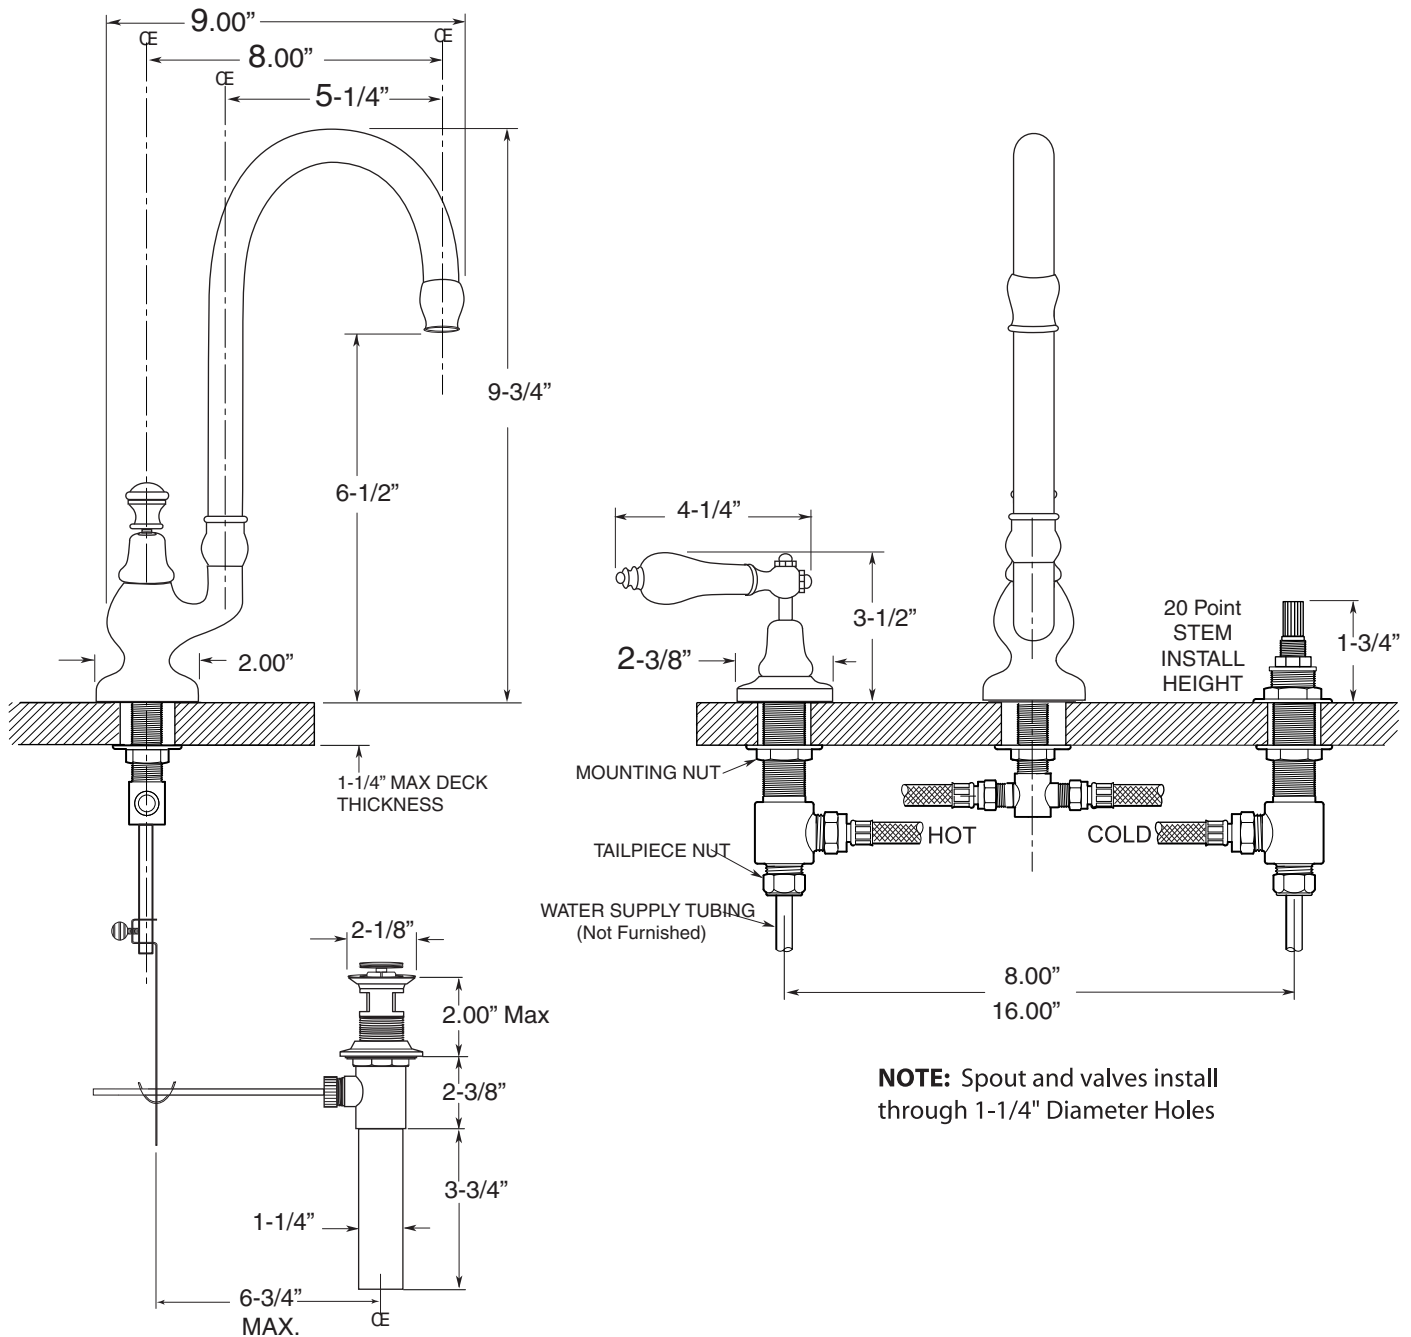

FEATURES:

- All brass construction. Flexible hoses designed to be installed on 8" to 16" centers.
- Includes pop-up drain assembly P/N 18.11.041
- Concealed aerator is limited to 1.5 gpm. Requires special supplied removal key
- 1/4-turn ceramic disc valve cartridge.
- Available in all finishes. Warranty varies according to finish selection.

Petite Widespread Lavatory Set
Porcelain Lever
7.5248508

Note: Measurements are subject to change or cancellation. No responsibility is assumed for use of superseded or voided pages.