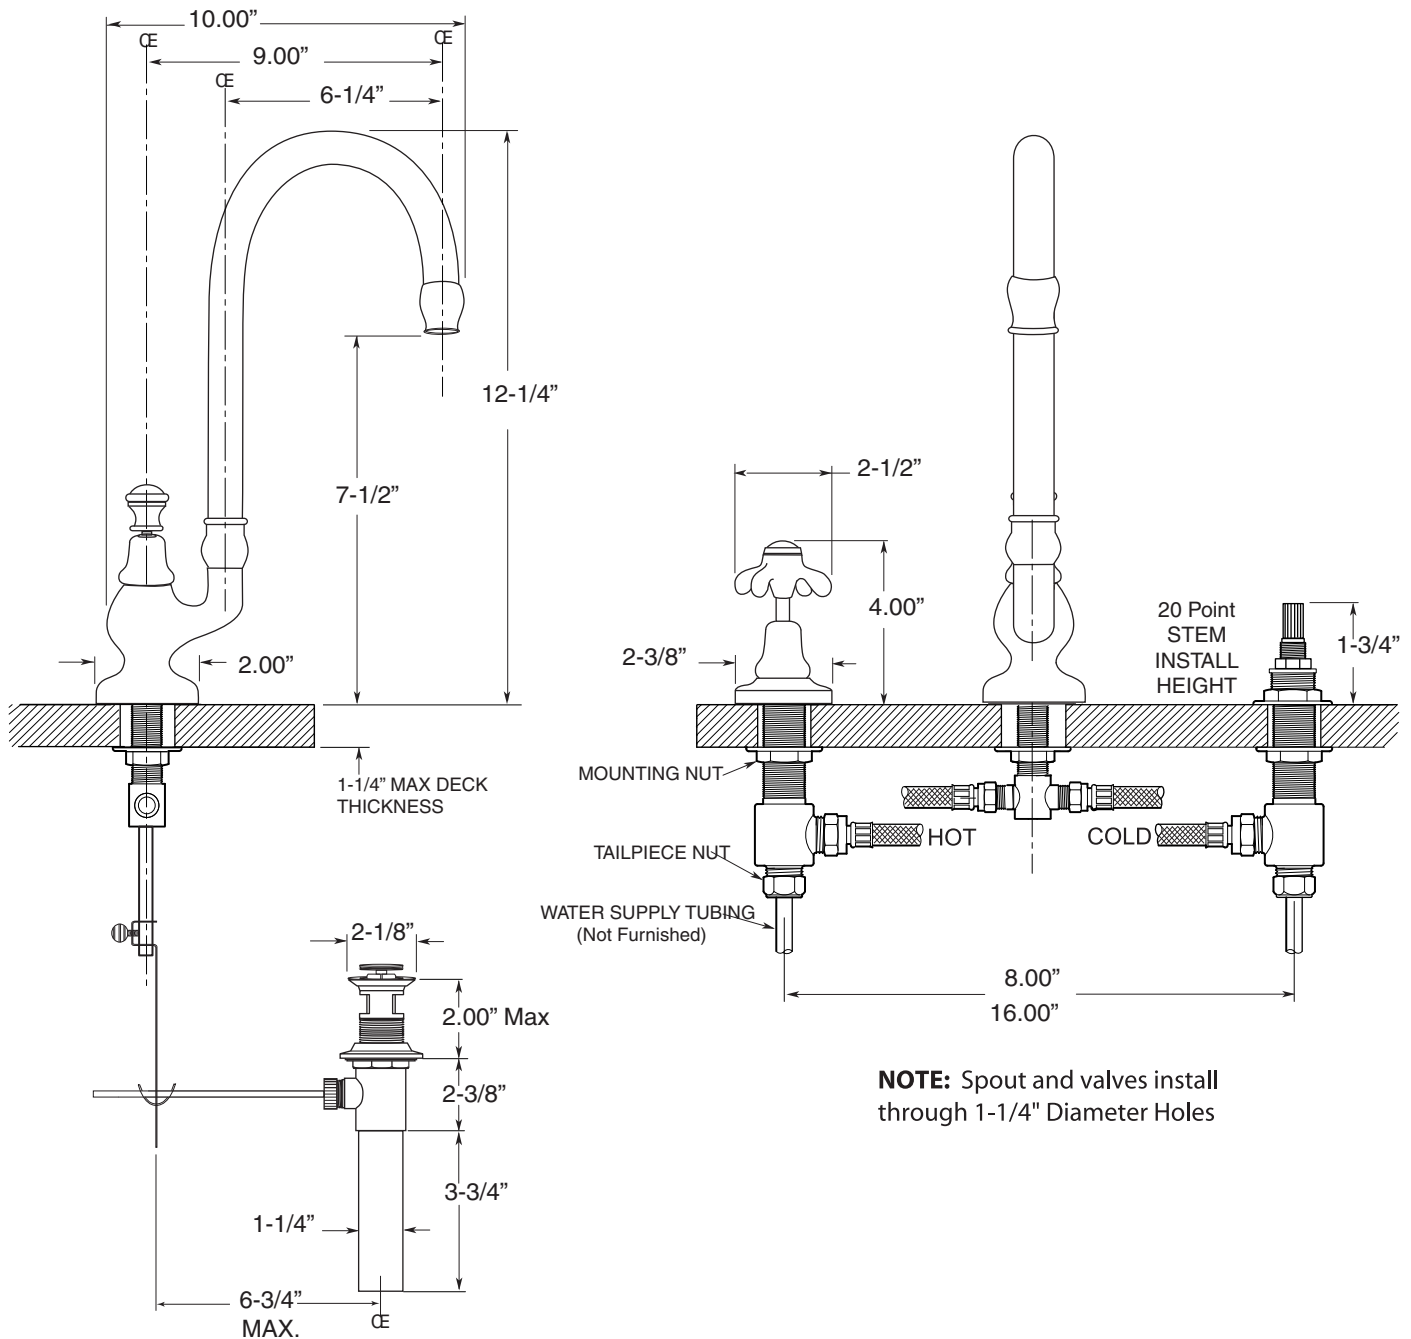

Sancerre

Grand Widespread Lavatory
Drop Cross Handle
7.5348108

FEATURES:

- All brass construction. Flexible hoses designed to be installed on 8" to 16" centers.
- Includes pop-up drain assembly P/N 18.11.041
- Concealed aerator is limited to 1.5 gpm. Requires special supplied removal key
- 1/4-turn ceramic disc valve cartridge.
- Available in all finishes. Warranty varies according to finish selection.

NOTE: Spout and valves install through 1-1/4" Diameter Holes

Note: Measurements are subject to change or cancellation. No responsibility is assumed for use of superseded or voided pages.