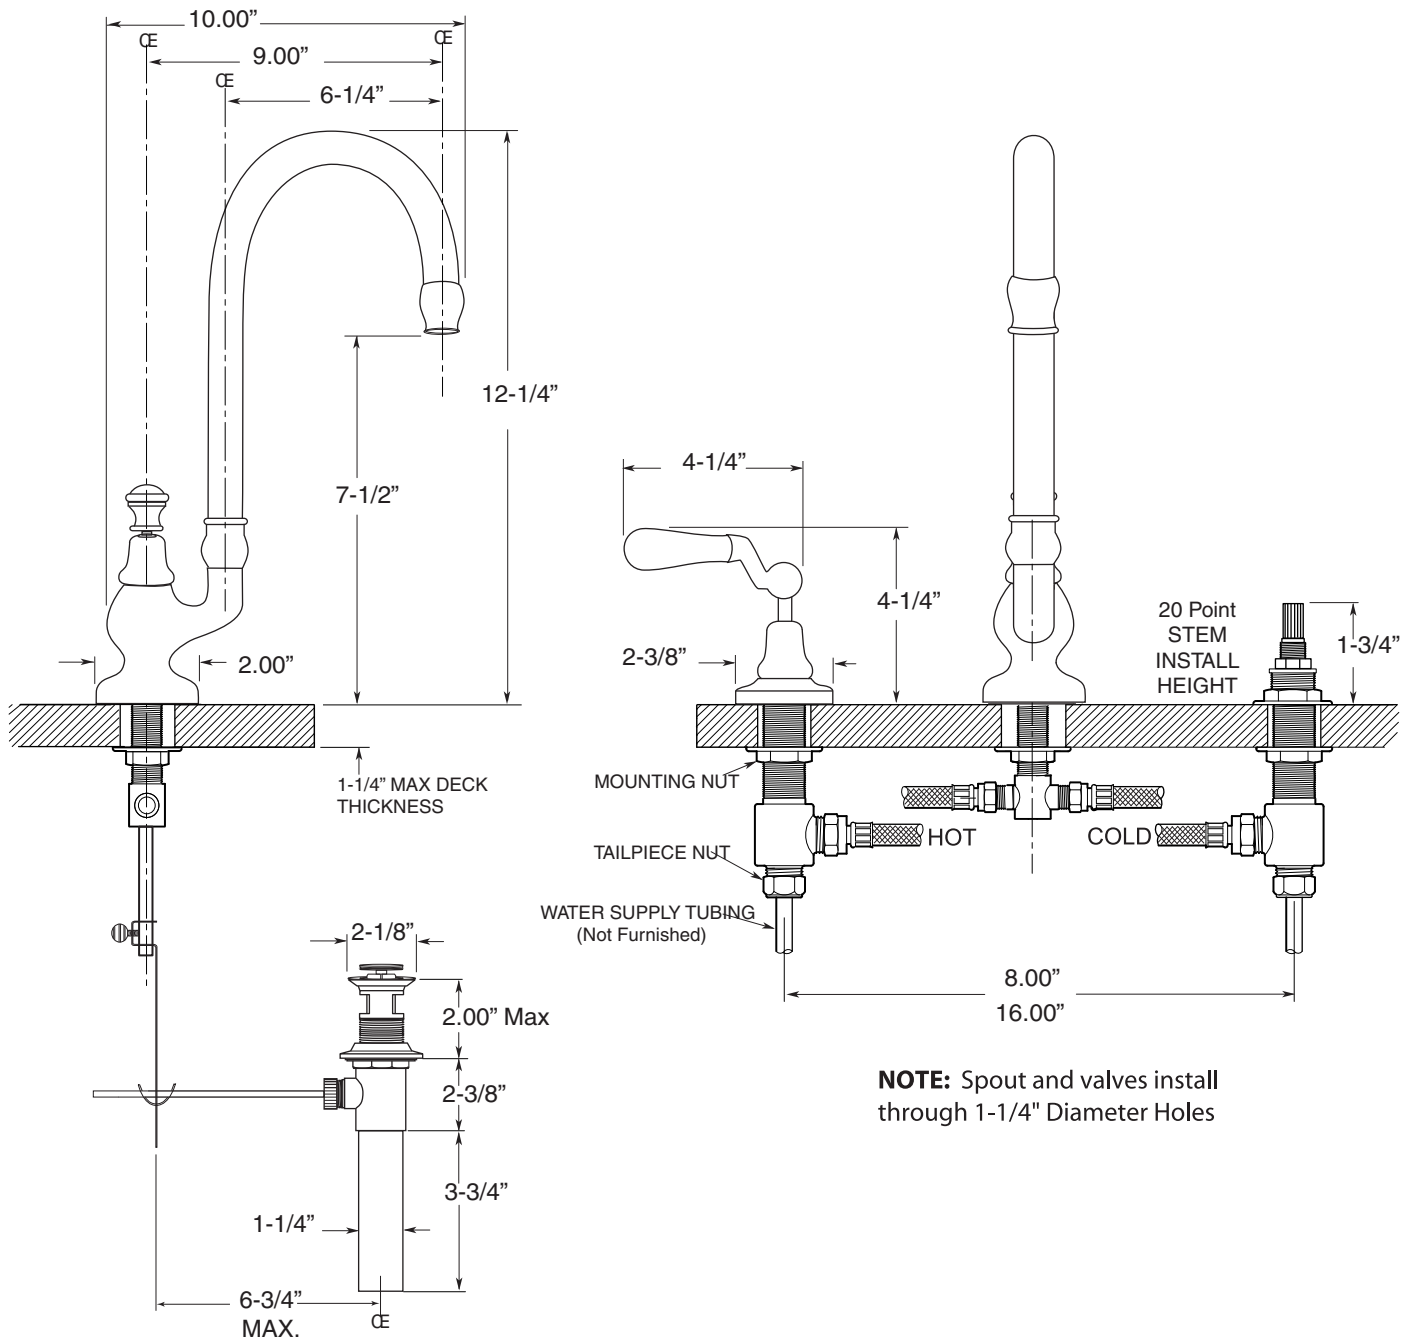

FEATURES:

- All brass construction. Flexible hoses designed to be installed on 8" to 16" centers.
- Includes pop-up drain assembly P/N 18.11.041
- Concealed aerator is limited to 1.5 gpm. Requires special supplied removal key
- 1/4-turn ceramic disc valve cartridge.
- Available in all finishes. Warranty varies according to finish selection.

Sancerre
Grand Widespread Lavatory Set
Offset Lever
7.5348208

NOTE: Spout and valves install through 1-1/4" Diameter Holes

Note: Measurements are subject to change or cancellation. No responsibility is assumed for use of superseded or voided pages.