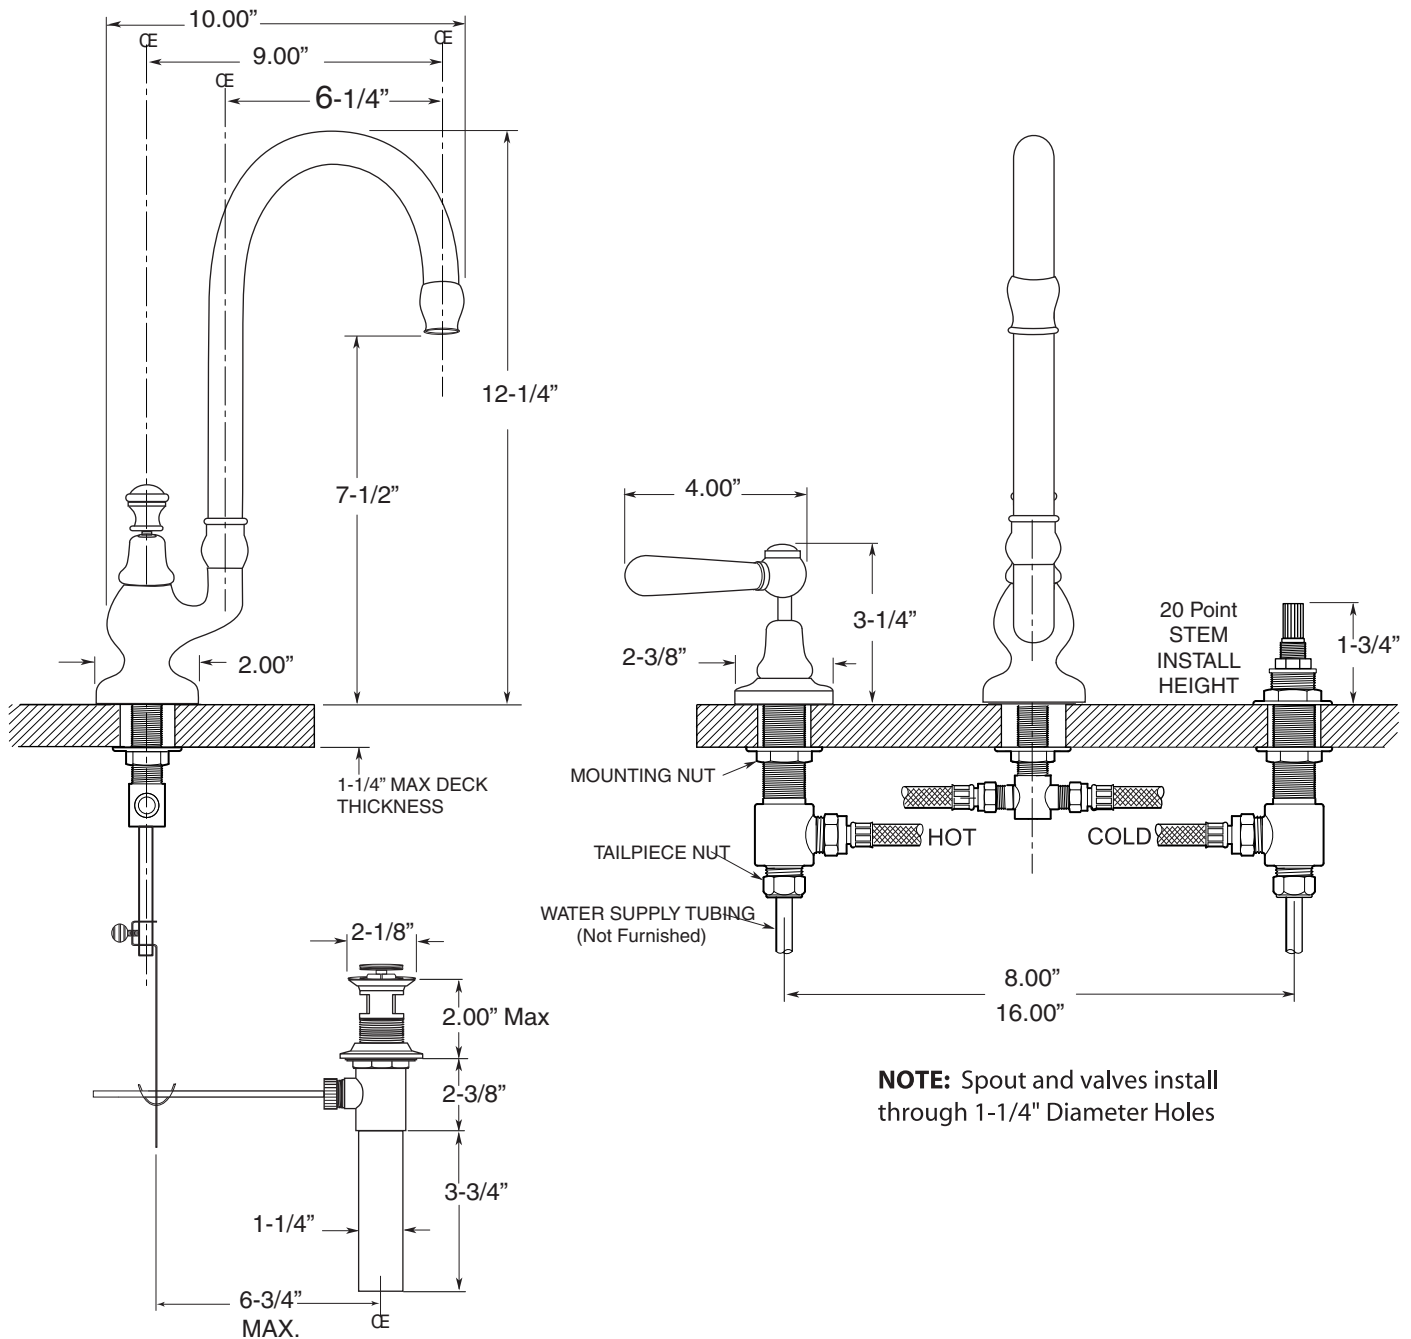

**FEATURES:**

- All brass construction. Flexible hoses designed to be installed on 8" to 16" centers.
- Includes pop-up drain assembly P/N 18.11.041
- Concealed aerator is limited to 1.5 gpm. Requires special supplied removal key
- 1/4-turn ceramic disc valve cartridge.
- Available in all finishes. Warranty varies according to finish selection.

Sancerre  
Grand Widespread Lavatory Set  
Straight Lever  
7.5348408

Note: Measurements are subject to change or cancellation. No responsibility is assumed for use of superseded or voided pages.