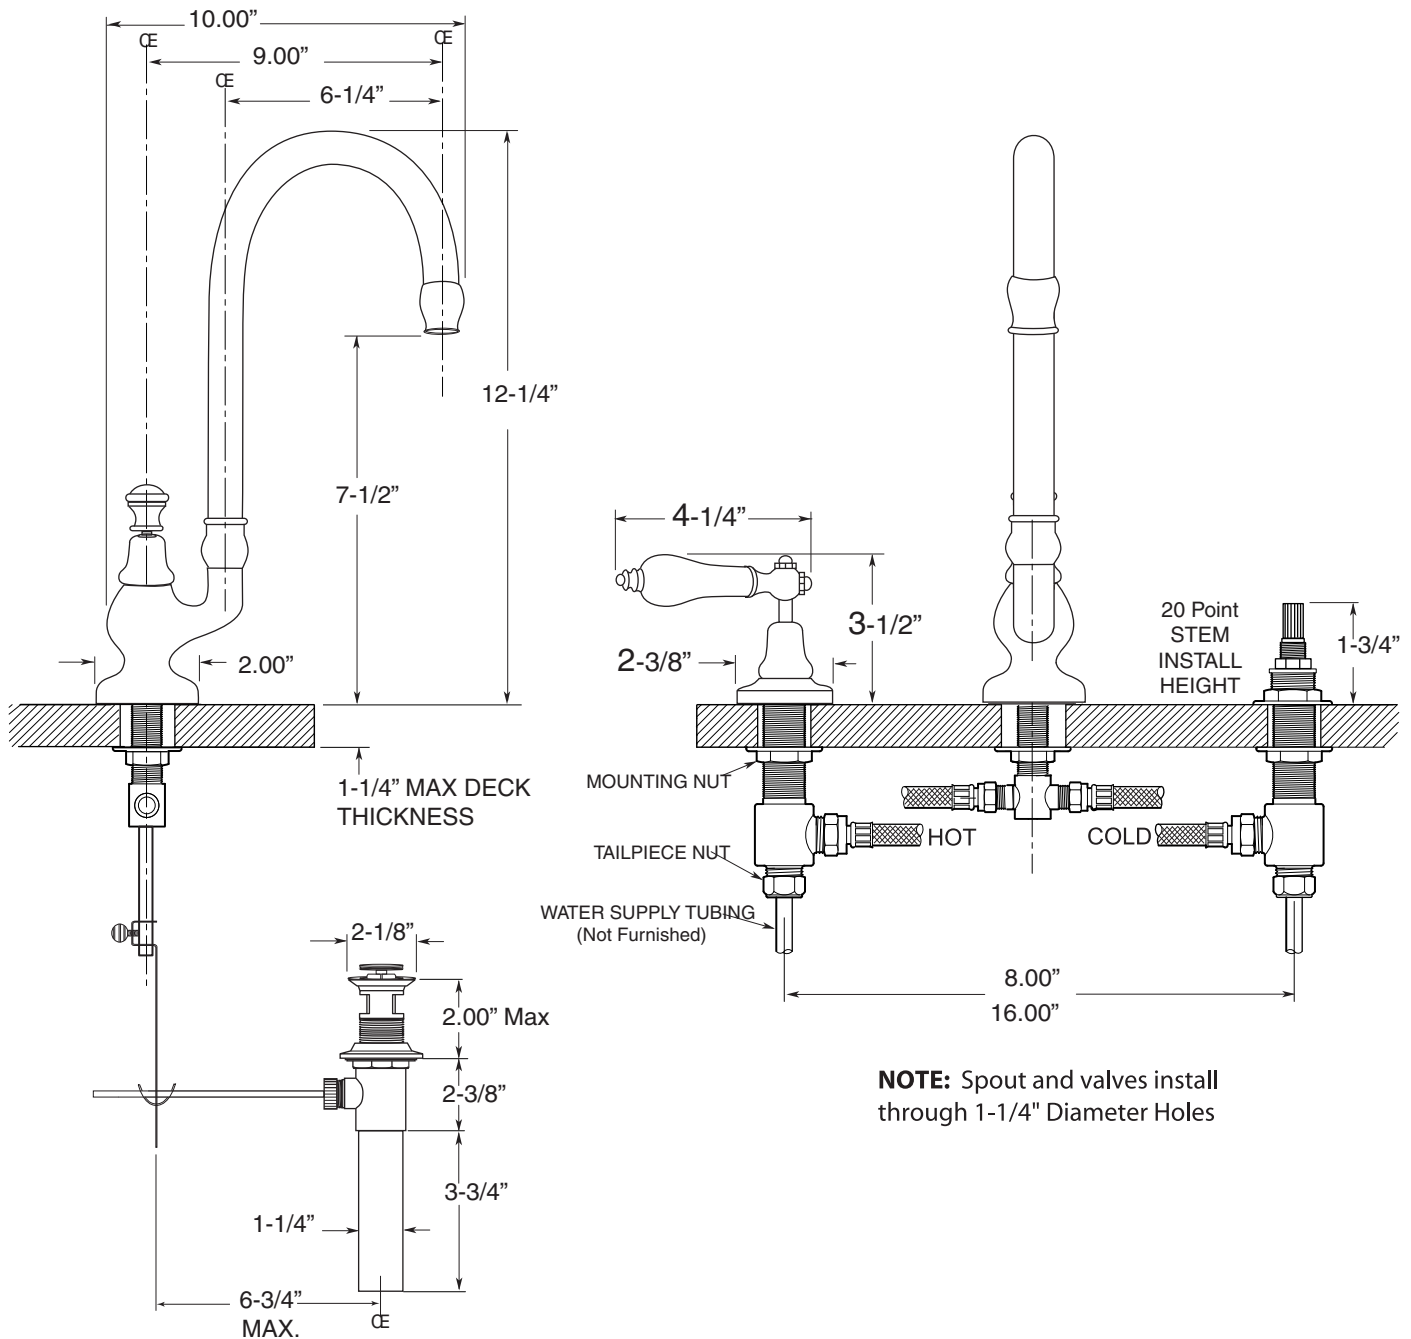

Sancerre

Grand Widespread Lavatory Set
Porcelain Lever
7.5348508

FEATURES:

- All brass construction. Flexible hoses designed to be installed on 8" to 16" centers.
- Includes pop-up drain assembly P/N 18.11.041
- Concealed aerator is limited to 1.5 gpm. Requires special supplied removal key
- 1/4-turn ceramic disc valve cartridge.
- Available in all finishes. Warranty varies according to finish selection.

NOTE: Spout and valves install through 1-1/4" Diameter Holes

Note: Measurements are subject to change or cancellation. No responsibility is assumed for use of superseded or voided pages.