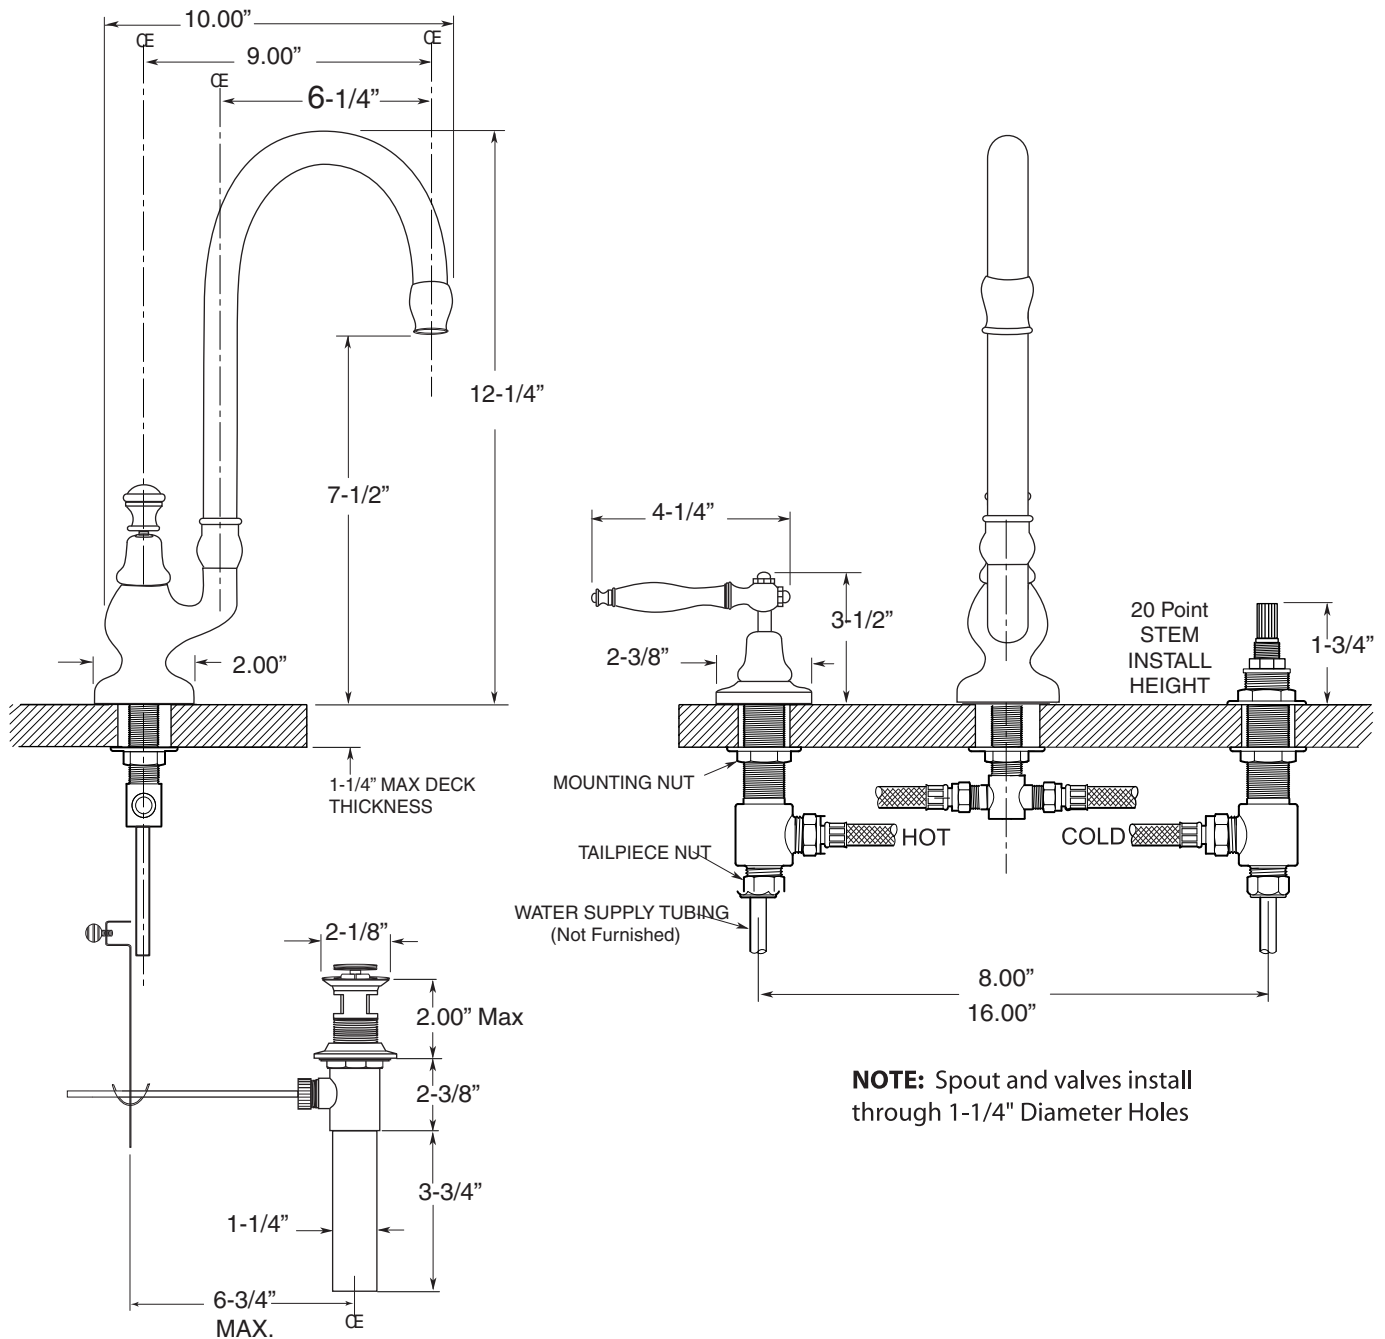

#### Grand Widespread Lavatory Set

#### Finial Lever

7.5348608

#### FEATURES:

- All brass construction. Flexible hoses designed to be installed on 8" to 16" centers.
- Includes pop-up drain assembly P/N 18.11.041
- Concealed aerator is limited to 1.5 gpm. Requires special supplied removal key
- 1/4-turn ceramic disc valve cartridge.
- Available in all finishes. Warranty varies according to finish selection.

**NOTE:** Spout and valves install through 1-1/4" Diameter Holes

Note: Measurements are subject to change or cancellation. No responsibility is assumed for use of superseded or voided pages.