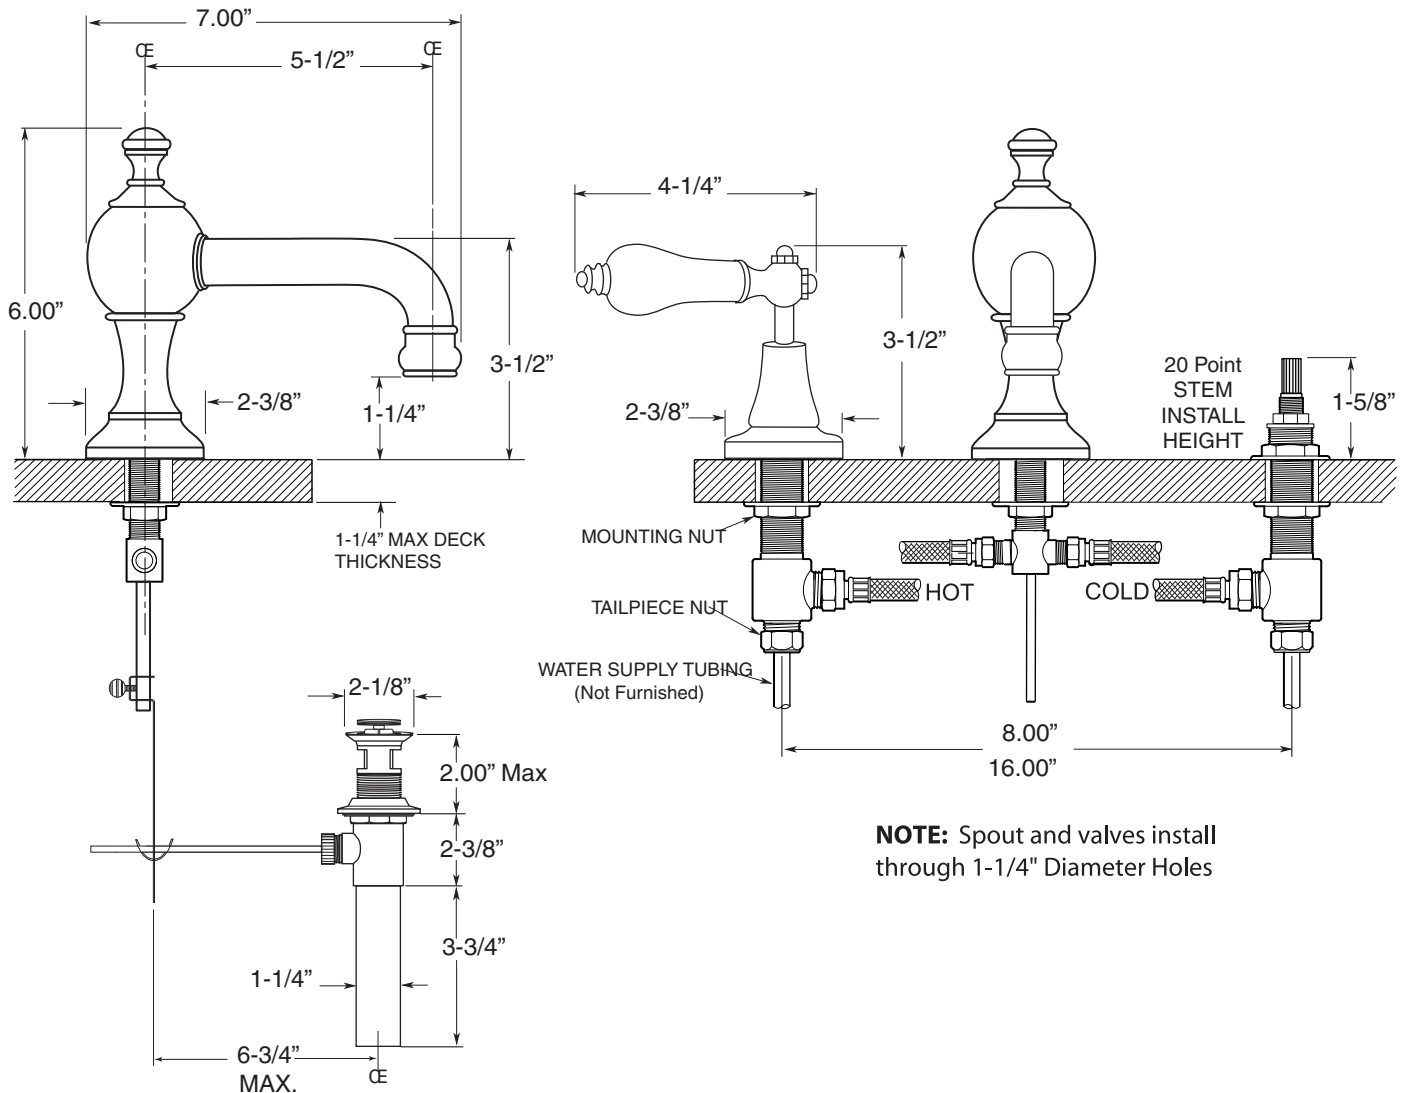

St. Julien

Widespread Lavatory Set  
Porcelain Lever  
7.5446508

FEATURES:

- All brass construction.
- Flexible hoses designed to be installed on 8" to 16" centers.
- Includes pop-up drain assembly P/N 18.11.041
- Concealed aerator is limited to 1.5 gpm. Requires special supplied removal key
- 1/4-turn ceramic disc valve cartridge.
- Available in all finishes. Warranty varies according to finish selection.

**NOTE:** Spout and valves install through 1-1/4" Diameter Holes

Note: Measurements are subject to change or cancellation. No responsibility is assumed for use of superseded or voided pages.