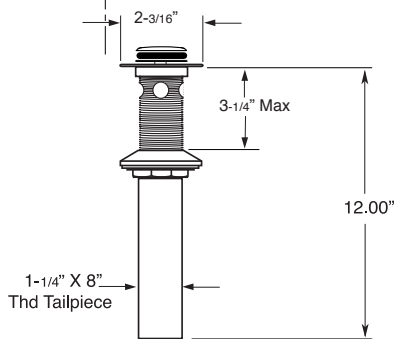

Rutherford

Widespread Lavatory Set
Porcelain Lever

7.5548508

FEATURES:

- All brass construction. Flexible hoses designed to be installed on 8" to 16" centers.
- Standard aerator is limited to 1.5 gpm.
- Concealed aerator requires special supplied removal key.
- 1/4-turn ceramic disc valve cartridge.
- Available in all finishes. Warranty varies according to finish selection.

SOFT TOUCH
DRAIN ASSEMBLY
P/N 18.11.052

NOTE: Spout and valves install through 1-1/4" Diameter Holes

Note: Measurements are subject to change or cancellation. No responsibility is assumed for use of superseded or voided pages.