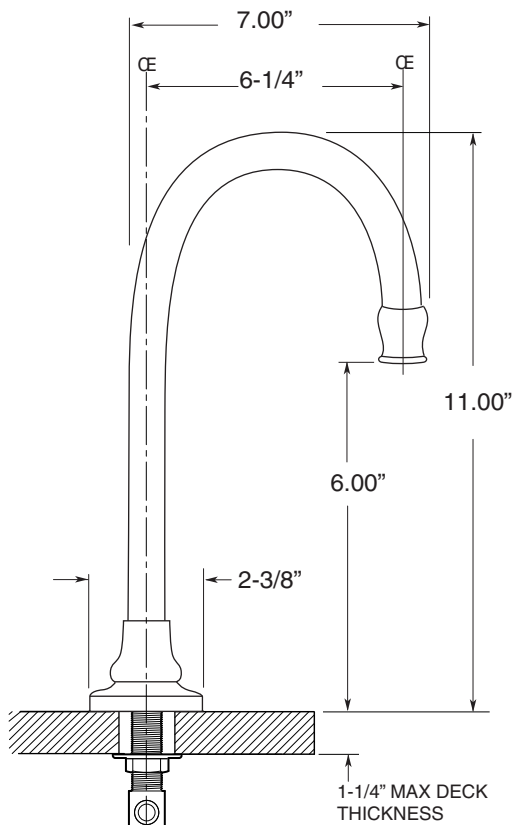

Rutherford

Widespread Lavatory Set
Porcelain Lever

7.5548508

FEATURES:

- All brass construction. Flexible hoses designed to be installed on 8" to 16" centers.
- Standard aerator is limited to 1.5 gpm.
- Concealed aerator requires special supplied removal key.
- 1/4-turn ceramic disc valve cartridge.
- Available in all finishes. Warranty varies according to finish selection.

SOFT TOUCH
DRAIN ASSEMBLY
P/N 18.11.052

NOTE: Spout and valves install through 1-1/4" Diameter Holes

Note: Measurements are subject to change or cancellation. No responsibility is assumed for use of superseded or voided pages.