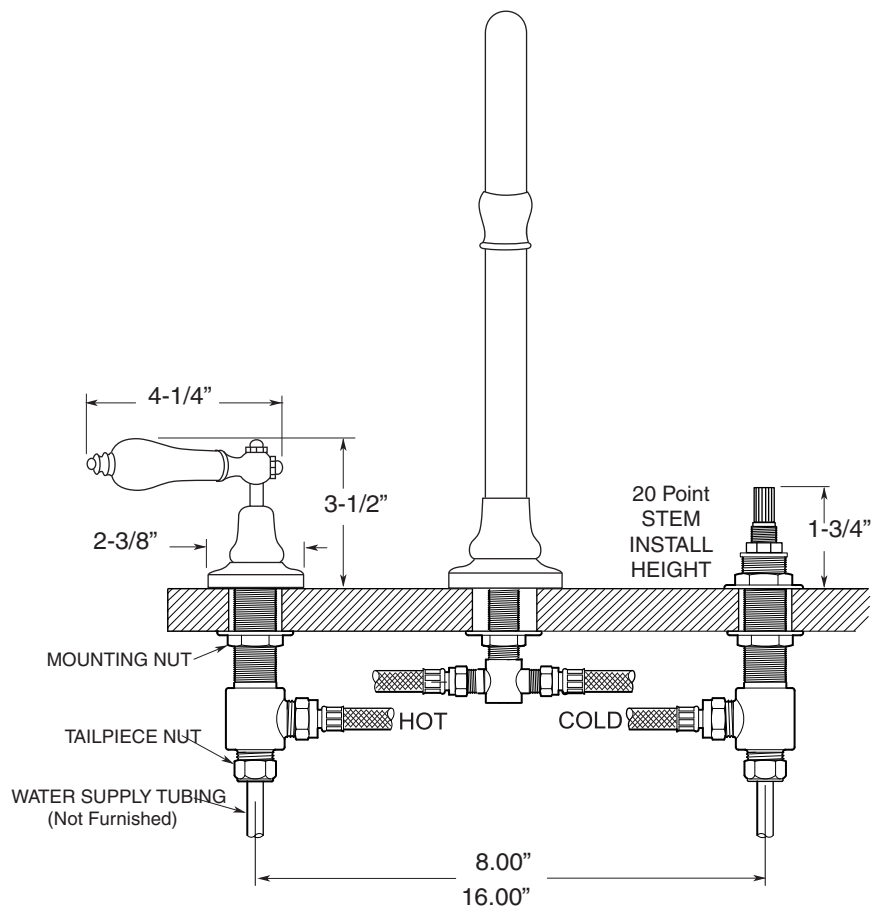

Rutherford

Widespread Lavatory Set
Porcelain Lever

7.5548508

FEATURES:

- All brass construction. Flexible hoses designed to be installed on 8" to 16" centers.
- Standard aerator is limited to 1.5 gpm.
- Concealed aerator requires special supplied removal key.
- 1/4-turn ceramic disc valve cartridge.
- Available in all finishes. Warranty varies according to finish selection.

SOFT TOUCH
DRAIN ASSEMBLY
P/N 18.11.052

NOTE: Spout and valves install through 1-1/4" Diameter Holes

Note: Measurements are subject to change or cancellation. No responsibility is assumed for use of superseded or voided pages.