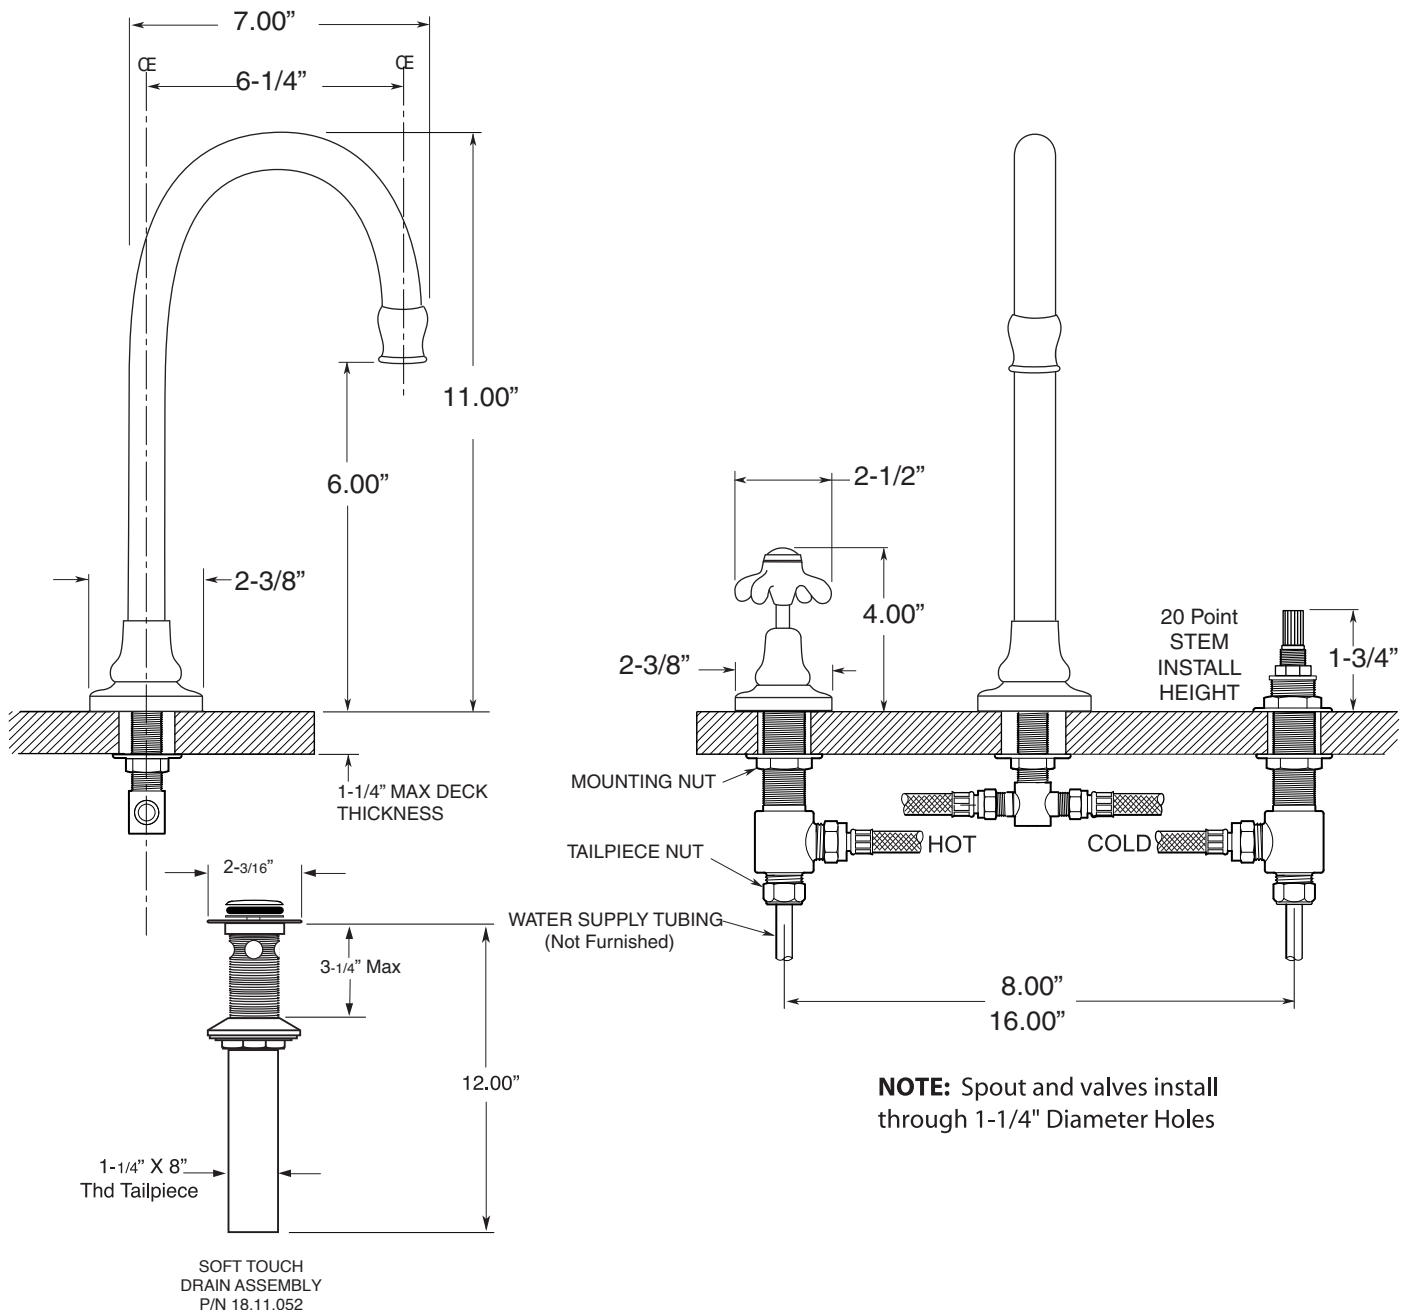

FEATURES:

- All brass construction. Flexible hoses designed to be installed on 8" to 16" centers.
- Standard aerator is limited to 1.5 gpm.
- Concealed aerator requires special supplied removal key
- 1/4-turn ceramic disc valve cartridge.
- Available in all finishes. Warranty varies according to finish selection.

Widespread Lavatory Set
Drop Cross Handle
7.5548108

NOTE: Spout and valves install through 1-1/4" Diameter Holes

Note: Measurements are subject to change or cancellation. No responsibility is assumed for use of superseded or voided pages.