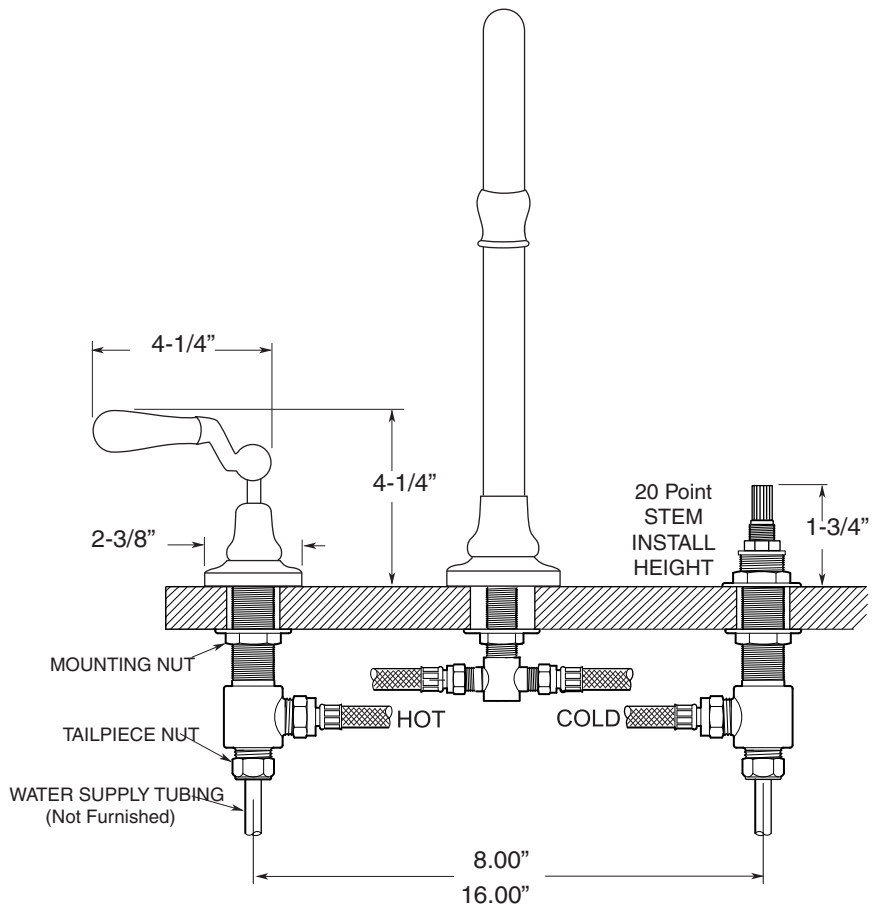

FEATURES:

- All brass construction. Flexible hoses designed to be installed on 8" to 16" centers.
- Standard aerator is limited to 1.5 gpm.
- Concealed aerator requires special supplied removal key
- 1/4-turn ceramic disc valve cartridge.
- Available in all finishes. Warranty varies according to finish selection.

Widespread Lavatory Set
Offset Lever
7.5548208

SOFT TOUCH
DRAIN ASSEMBLY
P/N 18.11.052

NOTE: Spout and valves install through 1-1/4" Diameter Holes

Note: Measurements are subject to change or cancellation. No responsibility is assumed for use of superseded or voided pages.