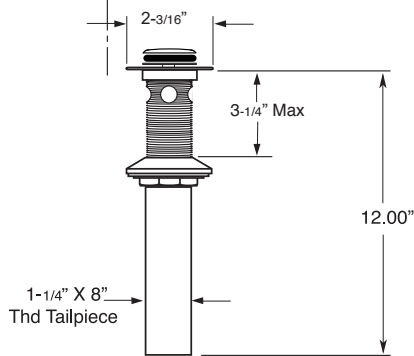

FEATURES:

- All brass construction. Flexible hoses designed to be installed on 8" to 16" centers.
- Standard aerator is limited to 1.5 gpm.
- Concealed aerator requires special supplied removal key
- 1/4-turn ceramic disc valve cartridge.
- Available in all finishes. Warranty varies according to finish selection.

Widespread Lavatory Set
Offset Lever
7.5548208

SOFT TOUCH
DRAIN ASSEMBLY
P/N 18.11.052

NOTE: Spout and valves install through 1-1/4" Diameter Holes

Note: Measurements are subject to change or cancellation. No responsibility is assumed for use of superseded or voided pages.