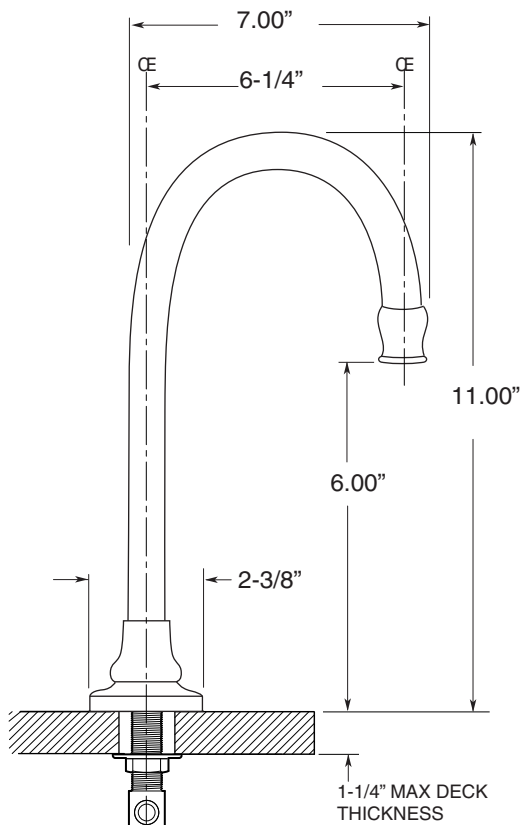

FEATURES:

- All brass construction. Flexible hoses designed to be installed on 8" to 16" centers.
- Standard aerator is limited to 1.5 gpm.
- Concealed aerator requires special supplied removal key
- 1/4-turn ceramic disc valve cartridge.
- Available in all finishes. Warranty varies according to finish selection.

Widespread Lavatory Set
Offset Lever
7.5548208

SOFT TOUCH
DRAIN ASSEMBLY
P/N 18.11.052

NOTE: Spout and valves install through 1-1/4" Diameter Holes

Note: Measurements are subject to change or cancellation. No responsibility is assumed for use of superseded or voided pages.