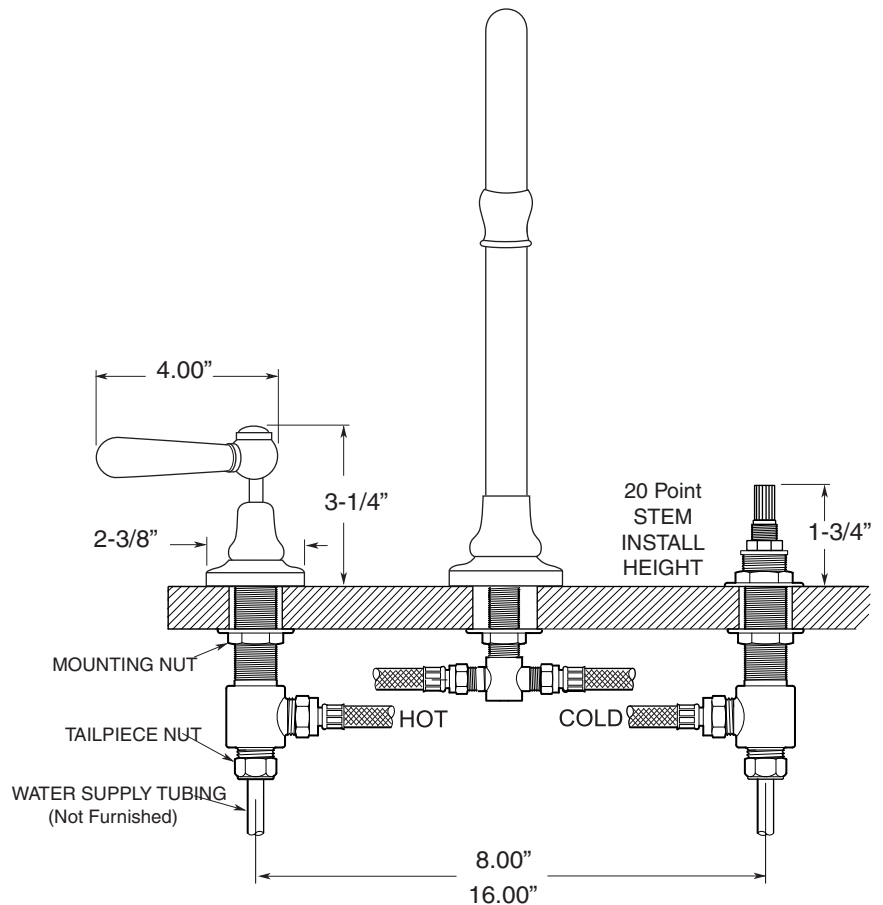

Rutherford

FEATURES:

- All brass construction. Flexible hoses designed to be installed on 8" to 16" centers.
- Standard aerator is limited to 1.5 gpm.
- Concealed aerator requires special supplied removal key
- 1/4-turn ceramic disc valve cartridge.
- Available in all finishes. Warranty varies according to finish selection.

Widespread Lavatory Set
7.5548408

NOTE: Spout and valves install through 1-1/4" Diameter Holes

SOFT TOUCH
DRAIN ASSEMBLY
P/N 18.11.052

Note: Measurements are subject to change or cancellation. No responsibility is assumed for use of superseded or voided pages.