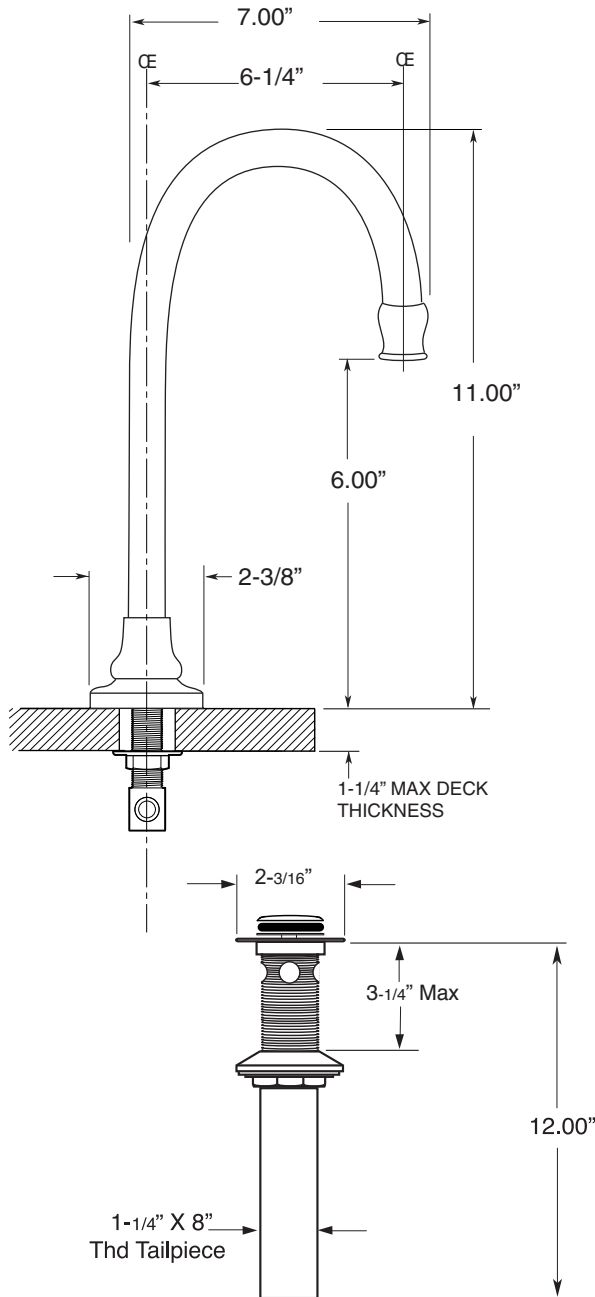

Rutherford

FEATURES:

- All brass construction. Flexible hoses designed to be installed on 8" to 16" centers.
- Standard aerator is limited to 1.5 gpm.
- Concealed aerator requires special supplied removal key
- 1/4-turn ceramic disc valve cartridge.
- Available in all finishes. Warranty varies according to finish selection.

Widespread Lavatory Set
7.5548408

NOTE: Spout and valves install through 1-1/4" Diameter Holes

SOFT TOUCH
DRAIN ASSEMBLY
P/N 18.11.052

Note: Measurements are subject to change or cancellation. No responsibility is assumed for use of superseded or voided pages.