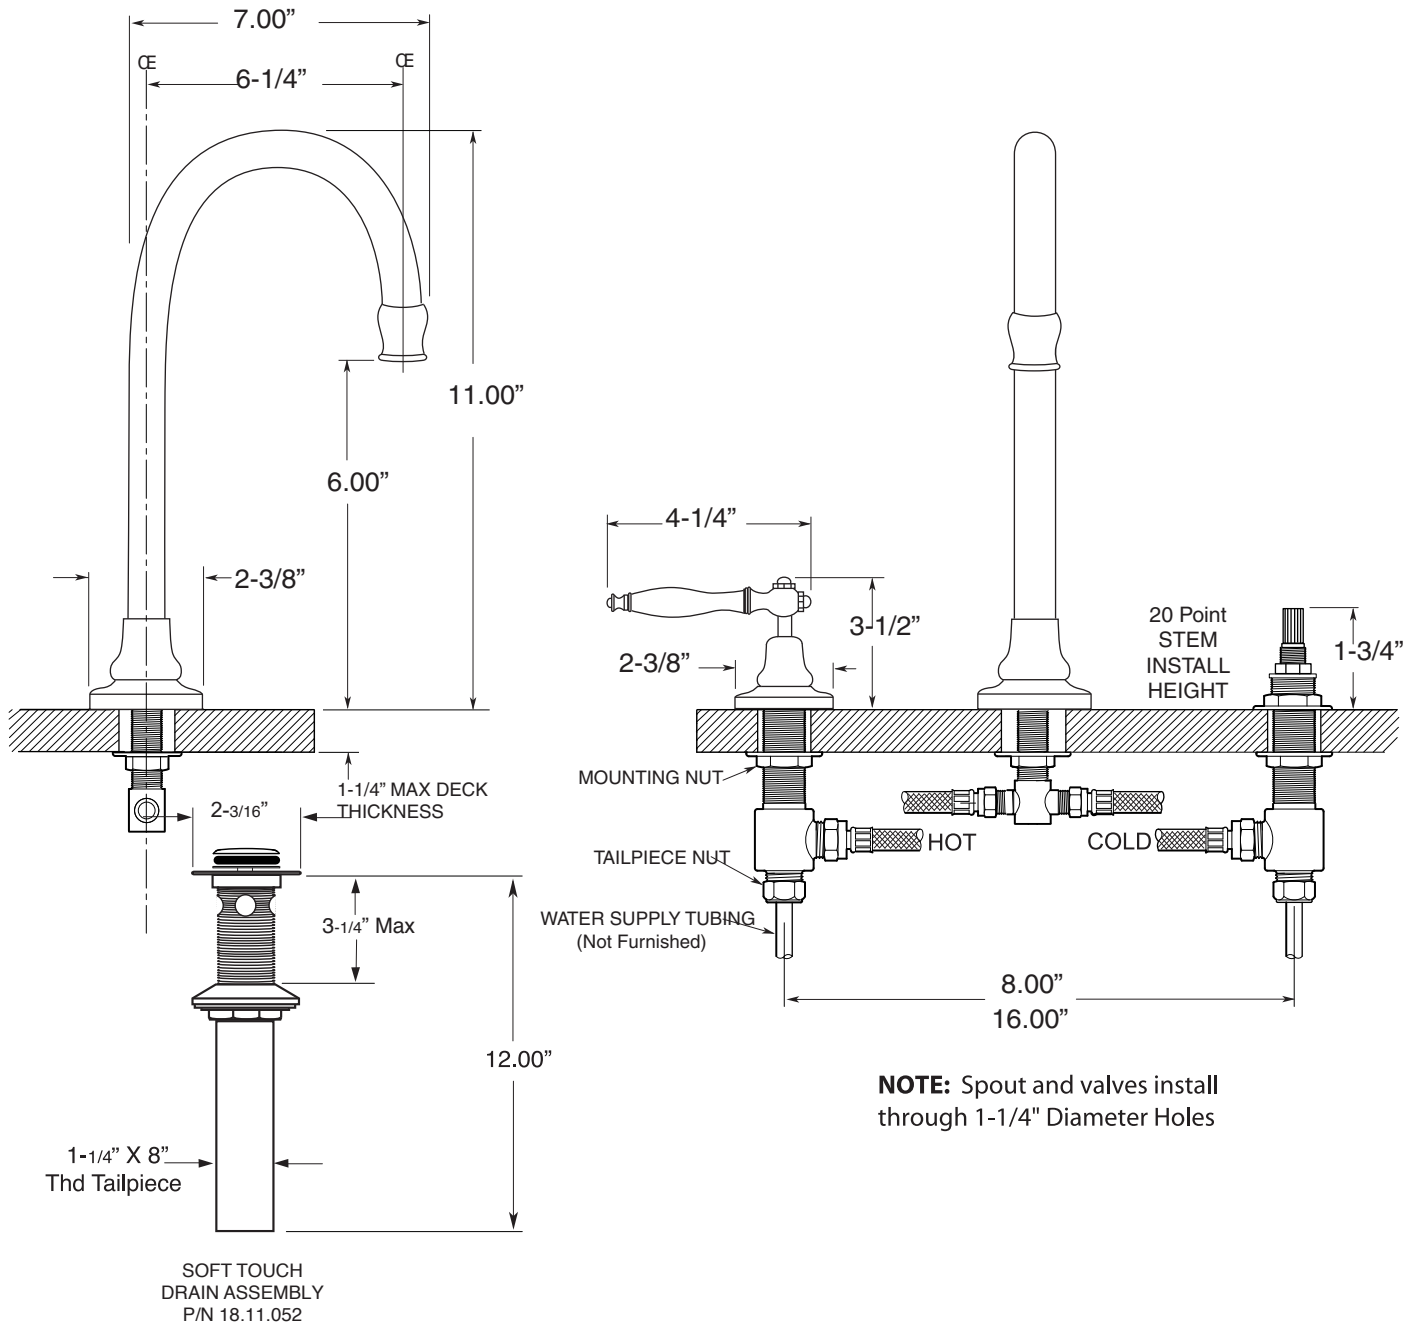

FEATURES:

- All brass construction. Flexible hoses designed to be installed on 8" to 16" centers.
- Standard aerator is limited to 1.5 gpm.
- Concealed aerator requires special supplied removal key.
- 1/4-turn ceramic disc valve cartridge.
- Available in all finishes. Warranty varies according to finish selection.

Note: Measurements are subject to change or cancellation. No responsibility is assumed for use of superseded or voided pages.