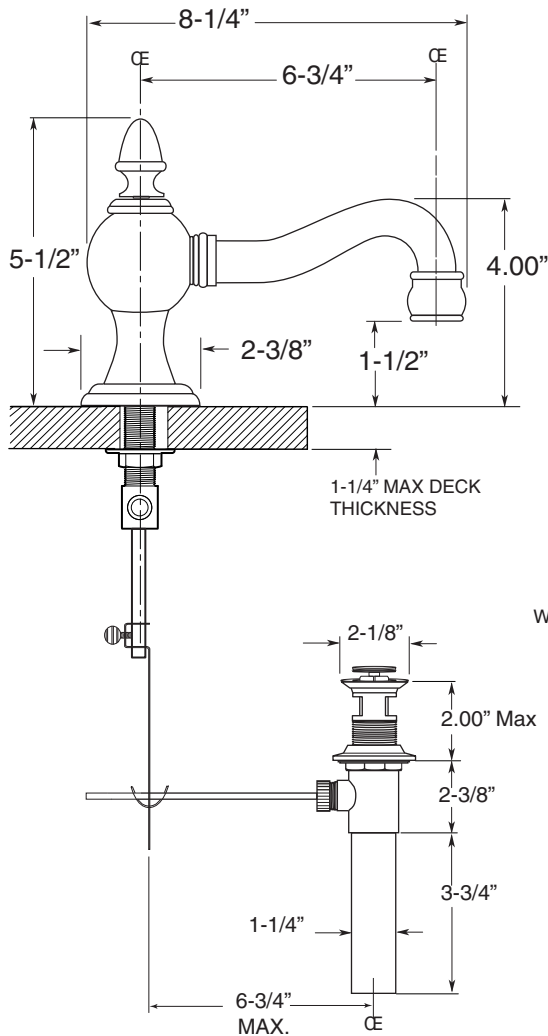

**FEATURES:**

- All brass construction. Flexible hoses designed to be installed on 8" to 16" centers.
- Includes pop-up style drain assembly P/N 18.11.041
- 1/4-turn ceramic disc valve cartridge.
- Standard aerator is limited to 1.5 gpm.
- Available in all finishes. Warranty varies according to finish selection.

**NOTE:** Spout and valves install through 1-1/4" Diameter Holes

Note: Measurements are subject to change or cancellation. No responsibility is assumed for use of superseded or voided pages.