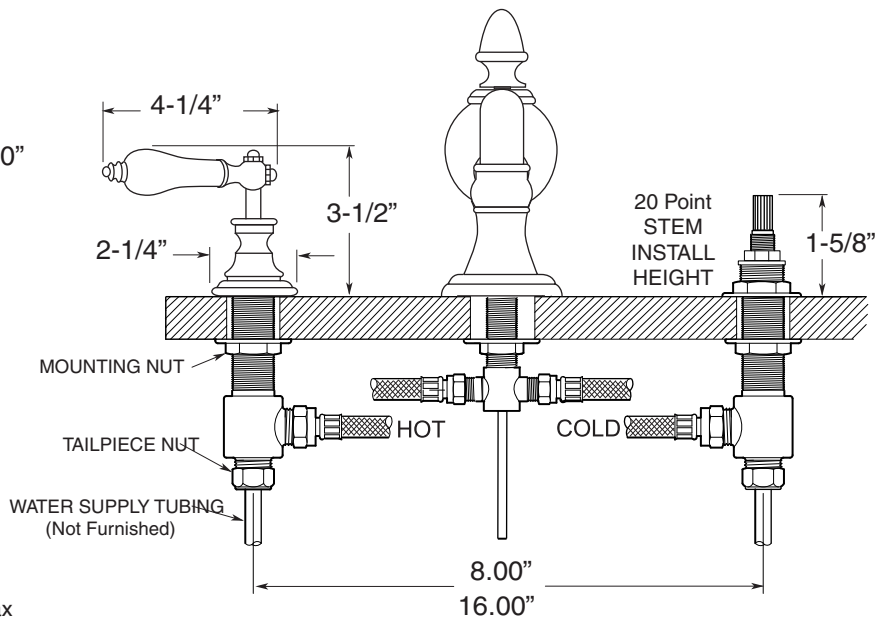

**FEATURES:**

- All brass construction. Flexible hoses designed to be installed on 8" to 16" centers.
- Includes pop-up style drain assembly P/N 18.11.041
- 1/4-turn ceramic disc valve cartridge.
- Standard aerator is limited to 1.5 gpm.
- Available in all finishes. Warranty varies according to finish selection.

**NOTE:** Spout and valves install through 1-1/4" Diameter Holes

Note: Measurements are subject to change or cancellation. No responsibility is assumed for use of superseded or voided pages.