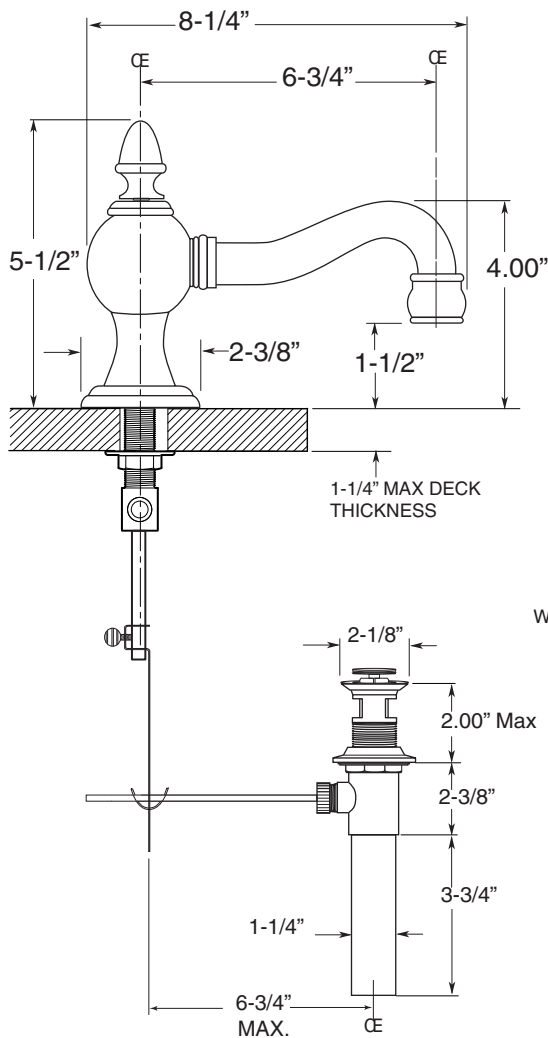

FEATURES:

- All brass construction. Flexible hoses designed to be installed on 8" to 16" centers.
- Includes pop-up style drain assembly P/N 18.11.041
- 1/4-turn ceramic disc valve cartridge.
- Standard aerator is limited to 1.5 gpm.
- Available in all finishes. Warranty varies according to finish selection.

**NOTE:** Spout and valves install through 1-1/4" Diameter Holes

Note: Measurements are subject to change or cancellation. No responsibility is assumed for use of superseded or voided pages.