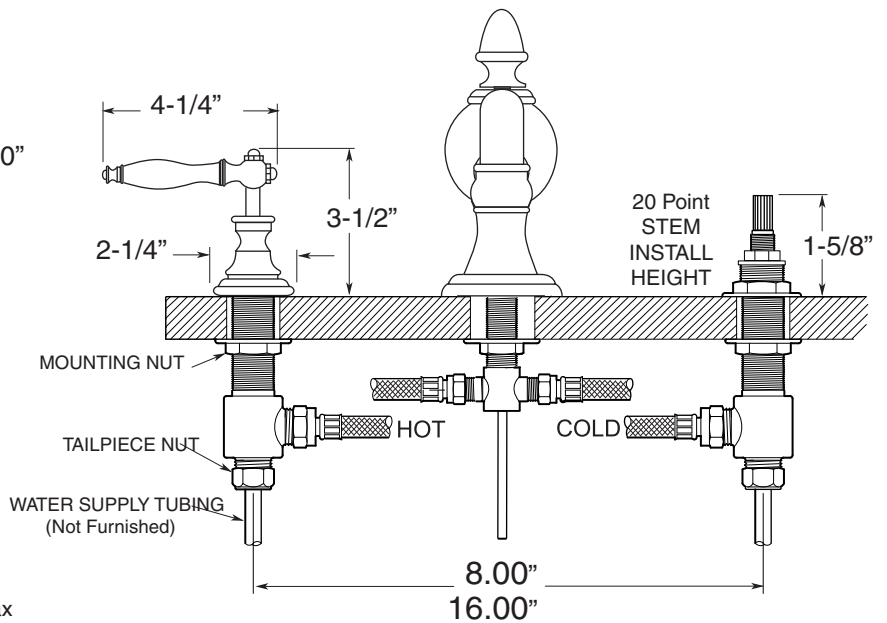

FEATURES:

- All brass construction. Flexible hoses designed to be installed on 8" to 16" centers.
- Includes pop-up style drain assembly P/N 18.11.041
- 1/4-turn ceramic disc valve cartridge.
- Standard aerator is limited to 1.5 gpm.
- Available in all finishes. Warranty varies according to finish selection.

**NOTE:** Spout and valves install through 1-1/4" Diameter Holes

Note: Measurements are subject to change or cancellation. No responsibility is assumed for use of superseded or voided pages.