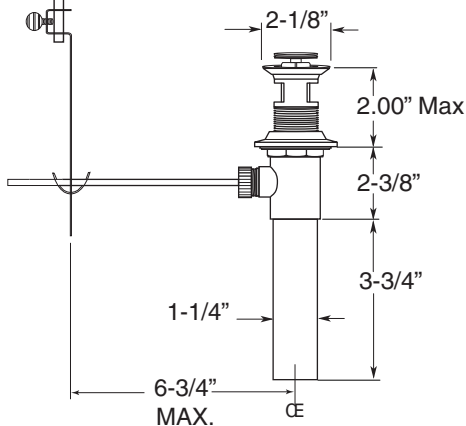

**FEATURES:**

- All brass construction. Flexible design up to 8" centers.
- Includes remote pop-up drain assembly with overflow.
- Concealed aerator requires special supplied removal key.
- Standard aerator is limited to 1.5 gpm.
- 1/4-turn ceramic disc valve cartridge.
- Available in all finishes. Warranty varies according to finish selection.

Note: Measurements are subject to change or cancellation. No responsibility is assumed for use of superseded or voided pages.