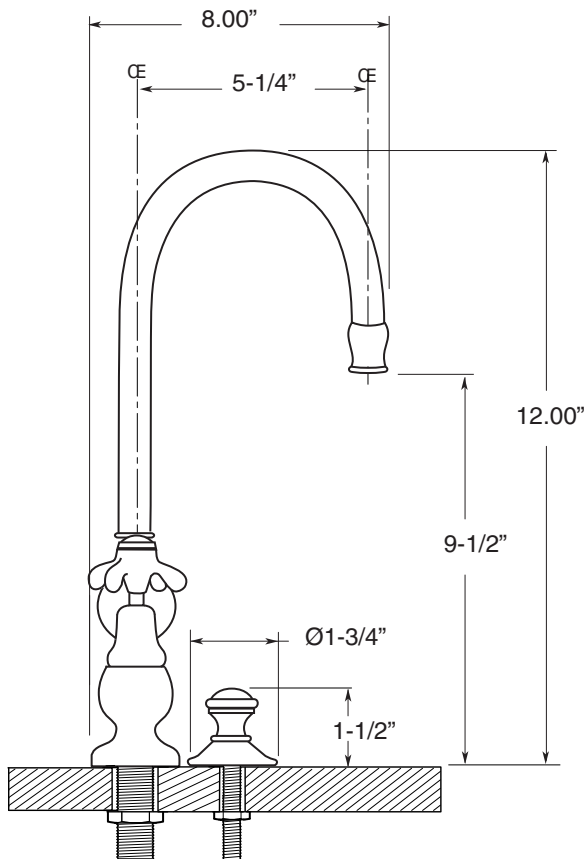

**FEATURES:**

- All brass construction. Flexible design up to 8" centers.
- Includes remote pop-up drain assembly with overflow.
- Concealed aerator requires special supplied removal key.
- Standard aerator is limited to 1.5 gpm.
- 1/4-turn ceramic disc valve cartridge.
- Available in all finishes. Warranty varies according to finish selection.

Note: Measurements are subject to change or cancellation. No responsibility is assumed for use of superseded or voided pages.