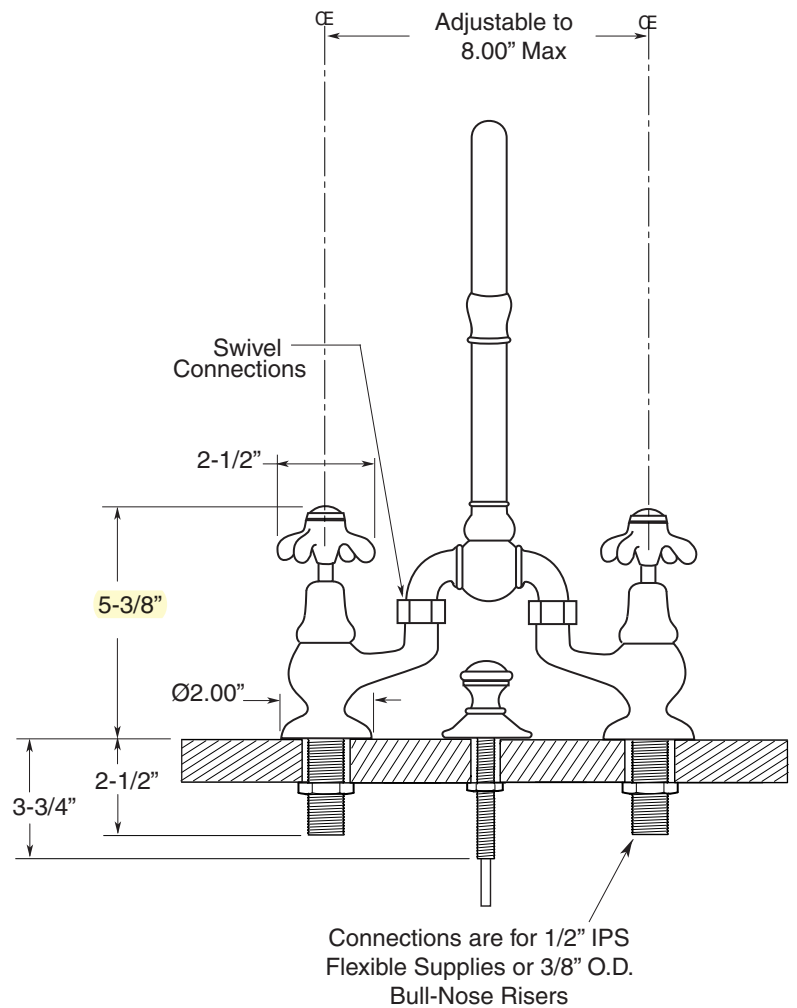

**FEATURES:**

- All brass construction. Flexible design up to 8" centers.
- Includes remote pop-up drain assembly with overflow.
- Concealed aerator requires special supplied removal key.
- Standard aerator is limited to 1.5 gpm.
- 1/4-turn ceramic disc valve cartridge.
- Available in all finishes. Warranty varies according to finish selection.

Note: Measurements are subject to change or cancellation. No responsibility is assumed for use of superseded or voided pages.