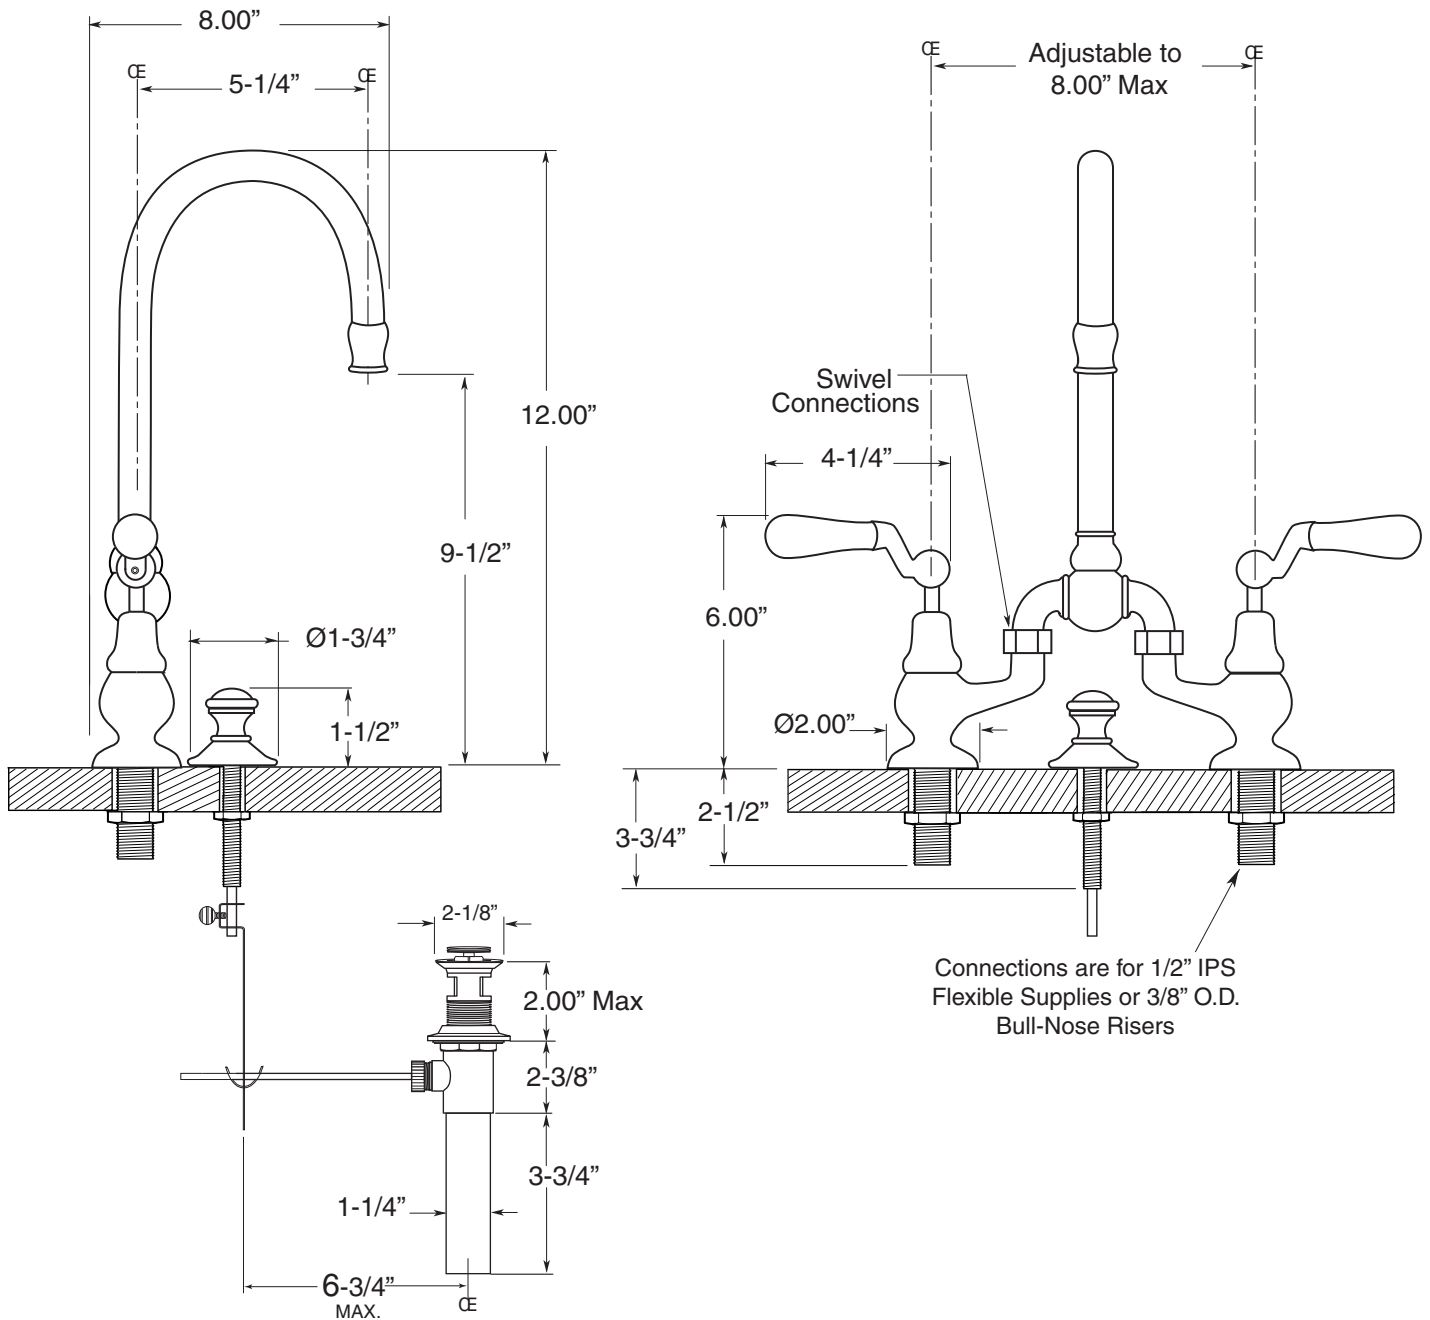

FEATURES:

- All brass construction. Flexible design up to 8" centers.
- Includes remote pop-up drain assembly with overflow.
- Concealed aerator requires special supplied removal key.
- Standard aerator is limited to 1.5 gpm.
- 1/4-turn ceramic disc valve cartridge.
- Available in all finishes. Warranty varies according to finish selection.

Note: Measurements are subject to change or cancellation. No responsibility is assumed for use of superseded or voided pages.