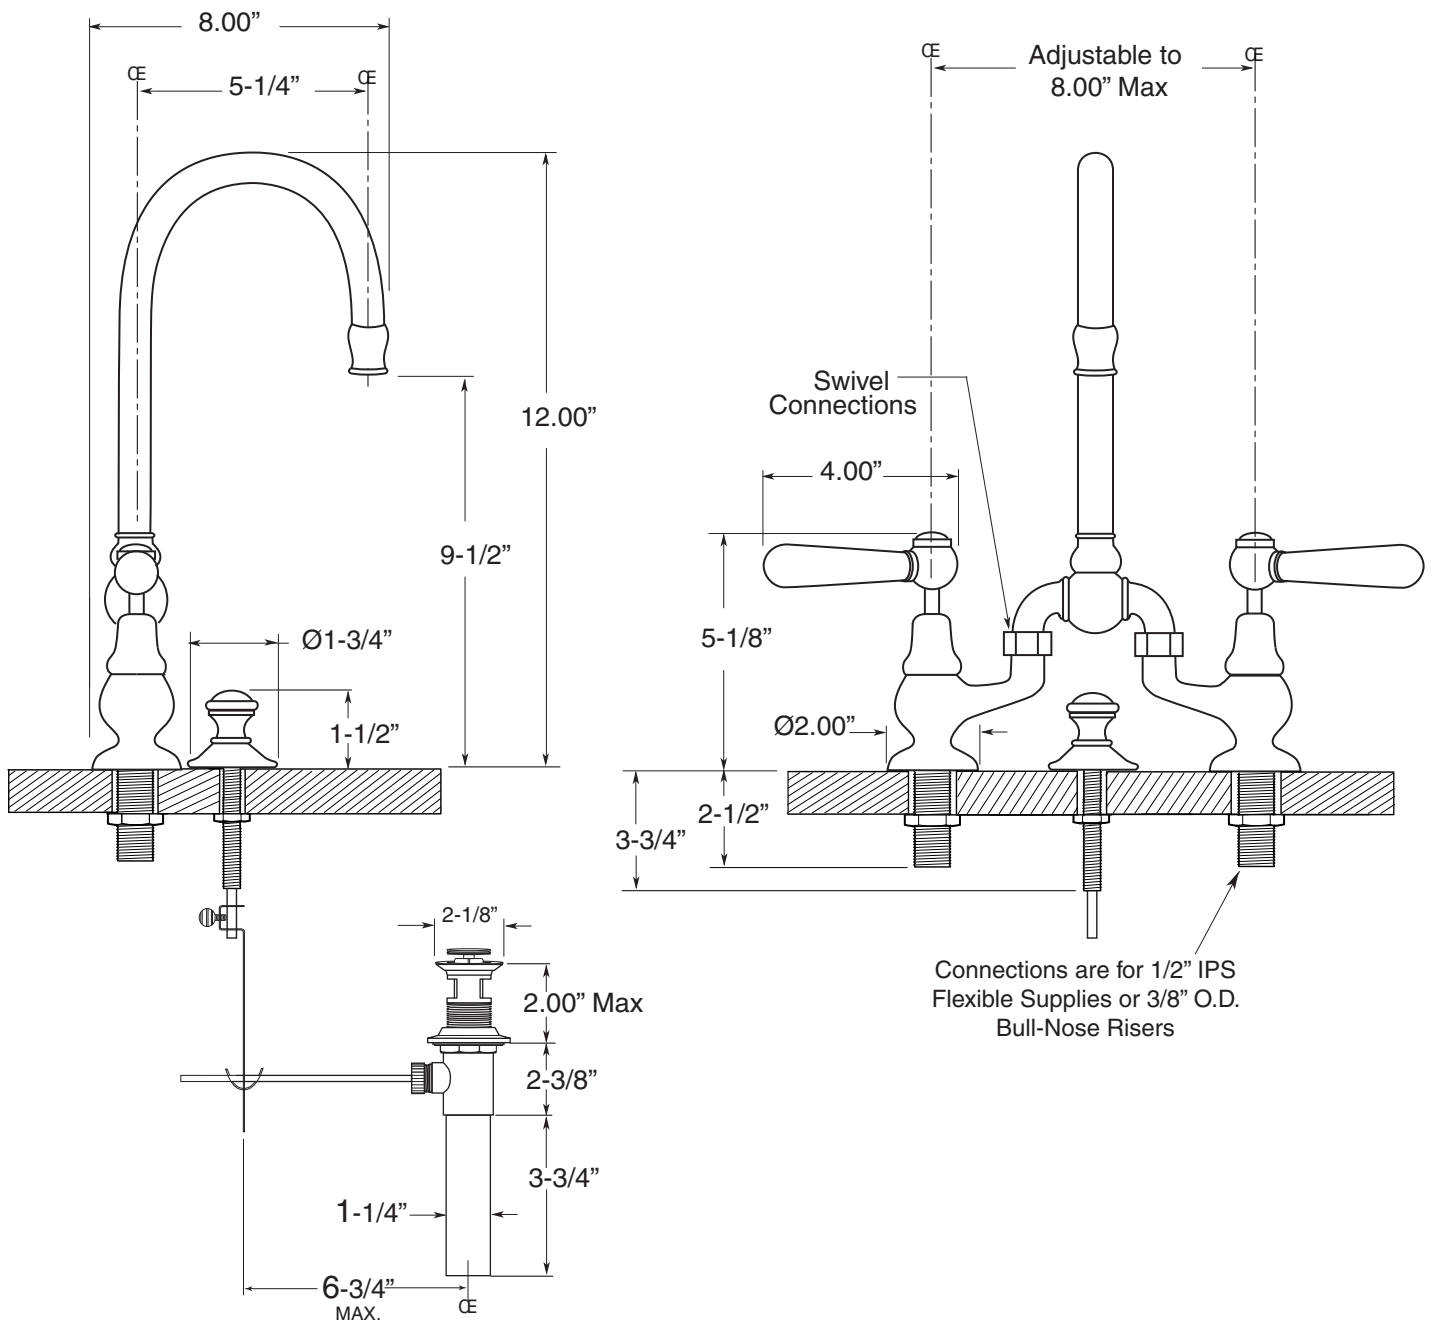

FEATURES:

- All brass construction. Flexible design up to 8" centers.
- Includes remote pop-up drain assembly with overflow.
- Concealed aerator requires special supplied removal key.
- Standard aerator is limited to 1.5 gpm.
- 1/4-turn ceramic disc valve cartridge.
- Available in all finishes. Warranty varies according to finish selection.

Note: Measurements are subject to change or cancellation. No responsibility is assumed for use of superseded or voided pages.