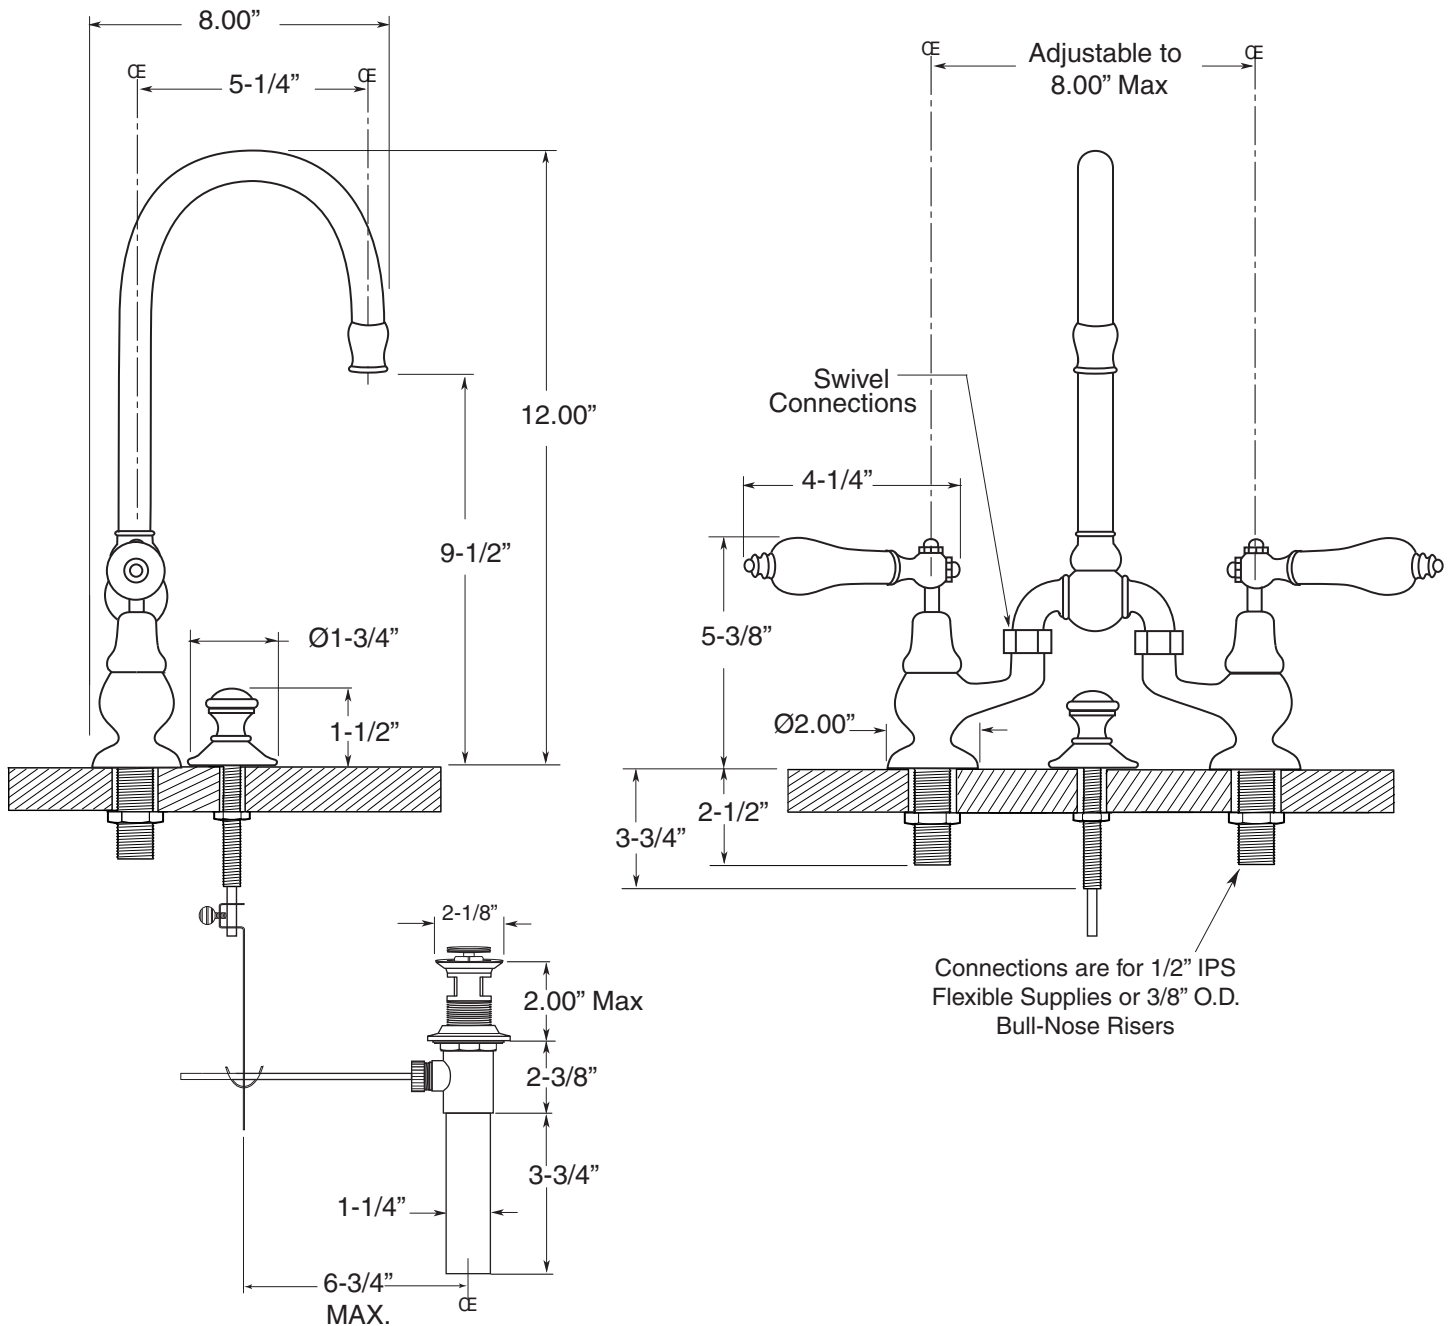

**FEATURES:**

- All brass construction. Flexible design up to 8" centers.
- Includes remote pop-up drain assembly with overflow.
- Concealed aerator requires special supplied removal key.
- Standard aerator is limited to 1.5 gpm.
- 1/4-turn ceramic disc valve cartridge.
- Available in all finishes. Warranty varies according to finish selection.

Bridge Lav Set  
Porcelain Lever (485)  
7.5748508

Note: Measurements are subject to change or cancellation. No responsibility is assumed for use of superseded or voided pages.