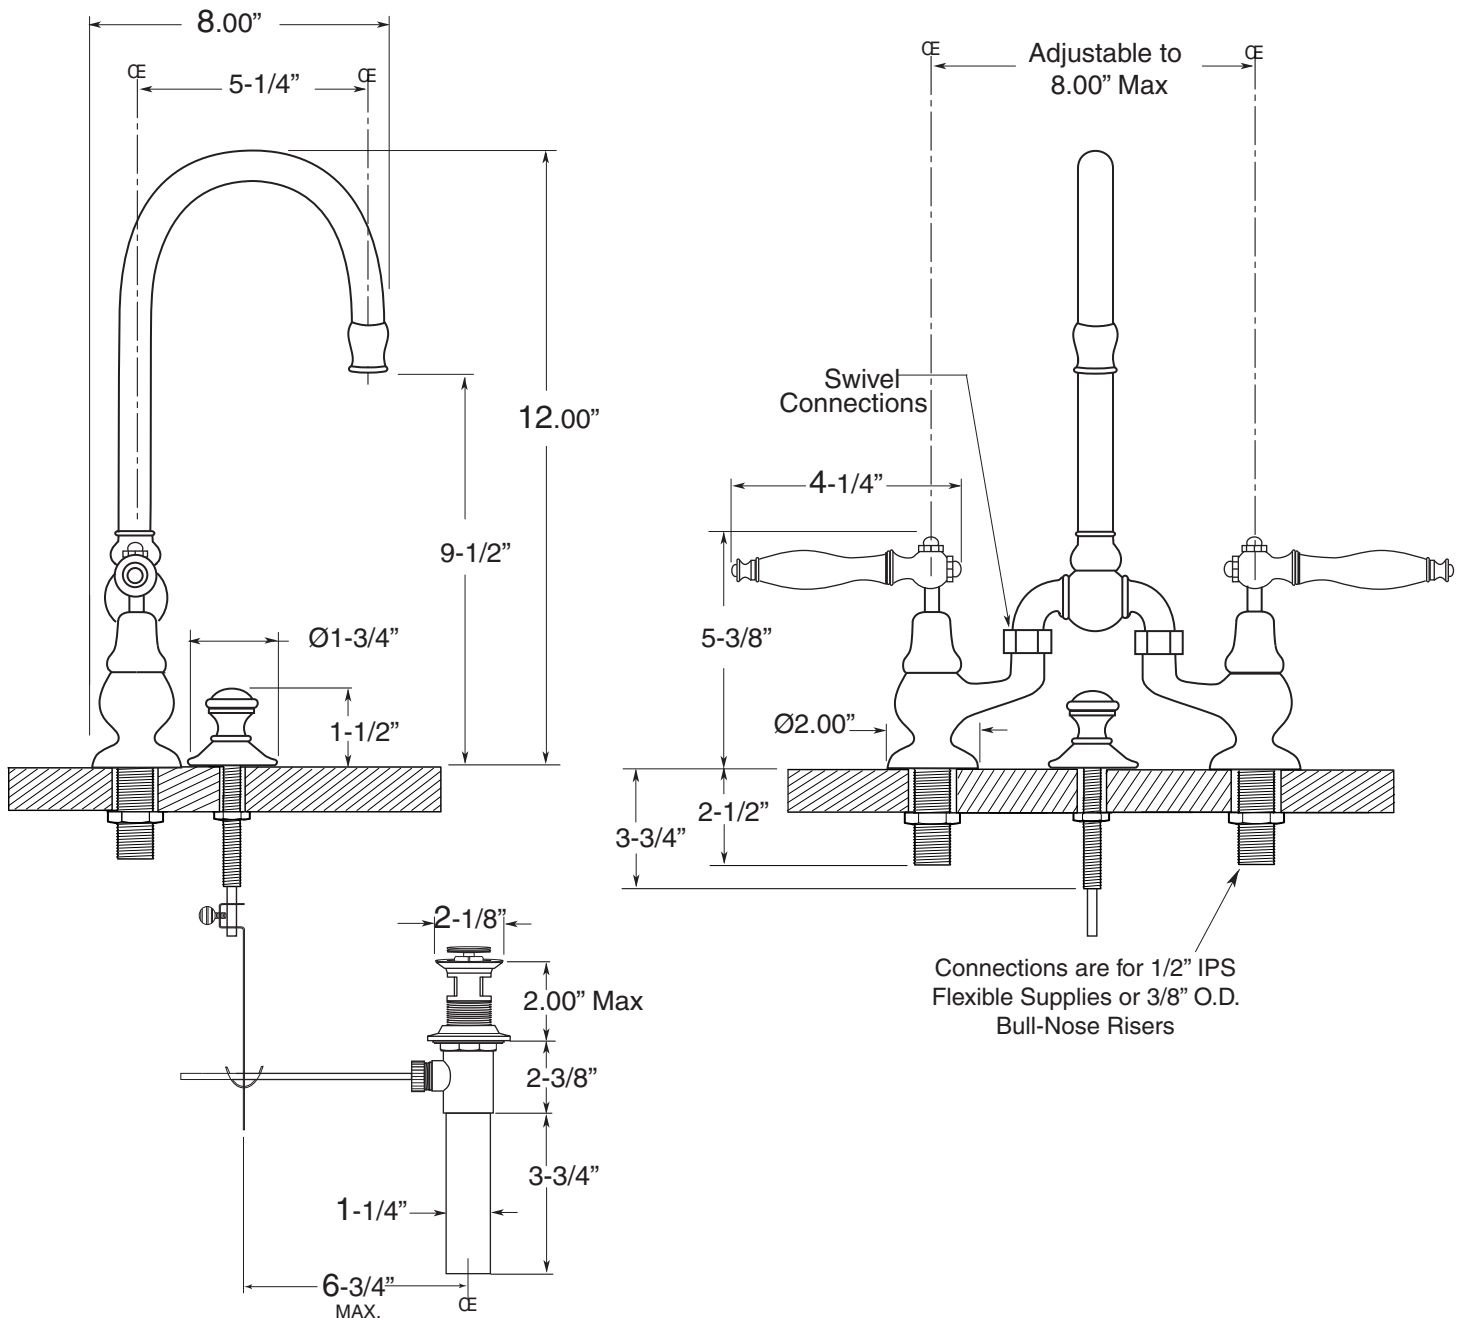

FEATURES:

- All brass construction. Flexible design up to 8" centers.
- Includes remote pop-up drain assembly with overflow.
- Concealed aerator requires special supplied removal key.
- Standard aerator is limited to 1.5 gpm.
- 1/4-turn ceramic disc valve cartridge.
- Available in all finishes. Warranty varies according to finish selection.

Sancerre

Bridge Lavatory Set
Finial Lever (486)
7.5748608

Note: Measurements are subject to change or cancellation. No responsibility is assumed for use of superseded or voided pages.