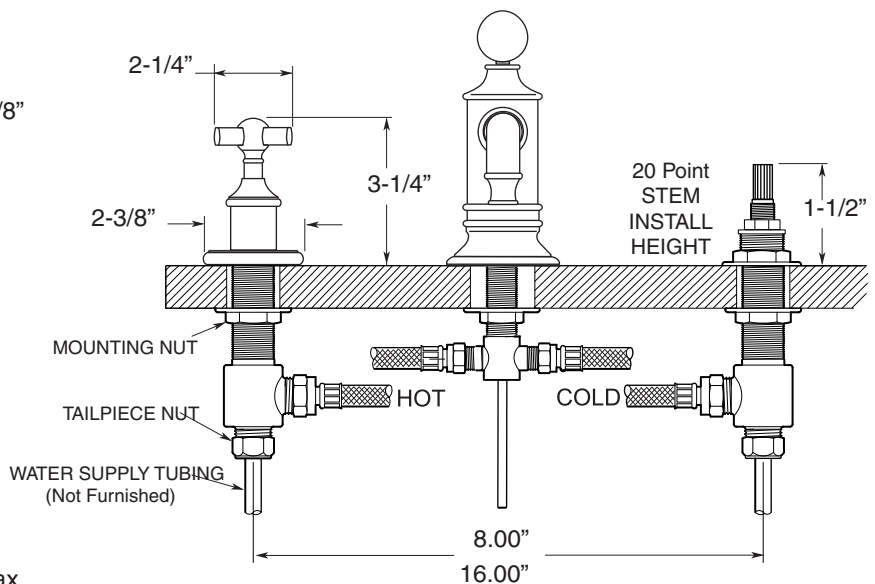

Margaux

Widespread Lavatory Set
Cross Handle
7.5815708

FEATURES:

- All brass construction. Flexible hoses designed to be installed on 8" to 16" centers.
- Includes pop-up drain assembly. P/N 18.11.041
- 1/4- turn ceramic disc valve cartridge.
- Standard aerator is limited to 1.2 GPM
- Concealed aerator requires special supplied removal key
- Available in all finishes. Warranty varies according to finish selection.

NOTE: Spout and valves install through 1-1/4" Diameter Holes

Note: Measurements are subject to change or cancellation. No responsibility is assumed for use of superseded or voided pages.