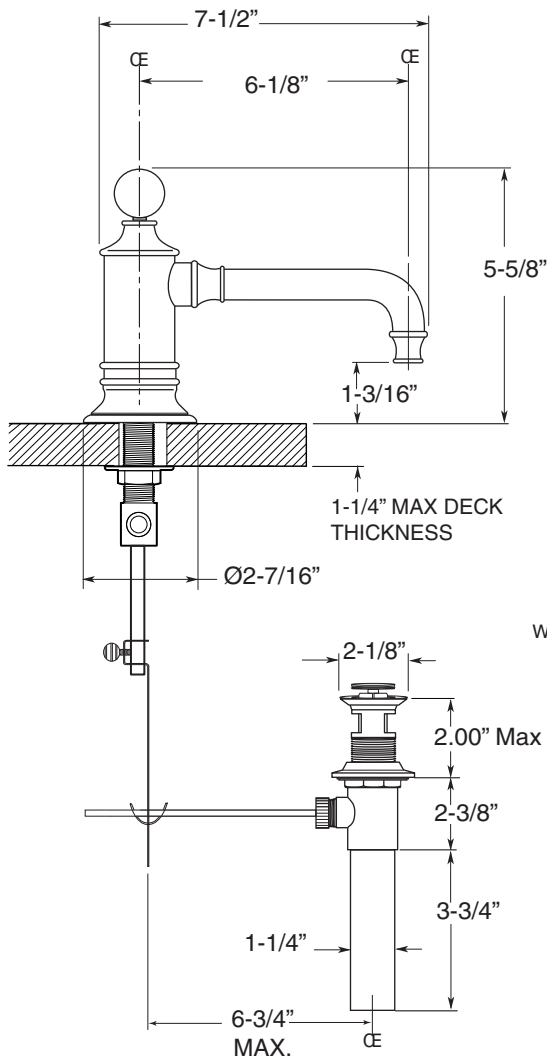

Margaux

Widespread Lavatory Set
Cross Handle
7.5815708

FEATURES:

- All brass construction. Flexible hoses designed to be installed on 8" to 16" centers.
- Includes pop-up drain assembly. P/N 18.11.041
- 1/4- turn ceramic disc valve cartridge.
- Standard aerator is limited to 1.2 GPM
- Concealed aerator requires special supplied removal key
- Available in all finishes. Warranty varies according to finish selection.

NOTE: Spout and valves install through 1-1/4" Diameter Holes

Note: Measurements are subject to change or cancellation. No responsibility is assumed for use of superseded or voided pages.