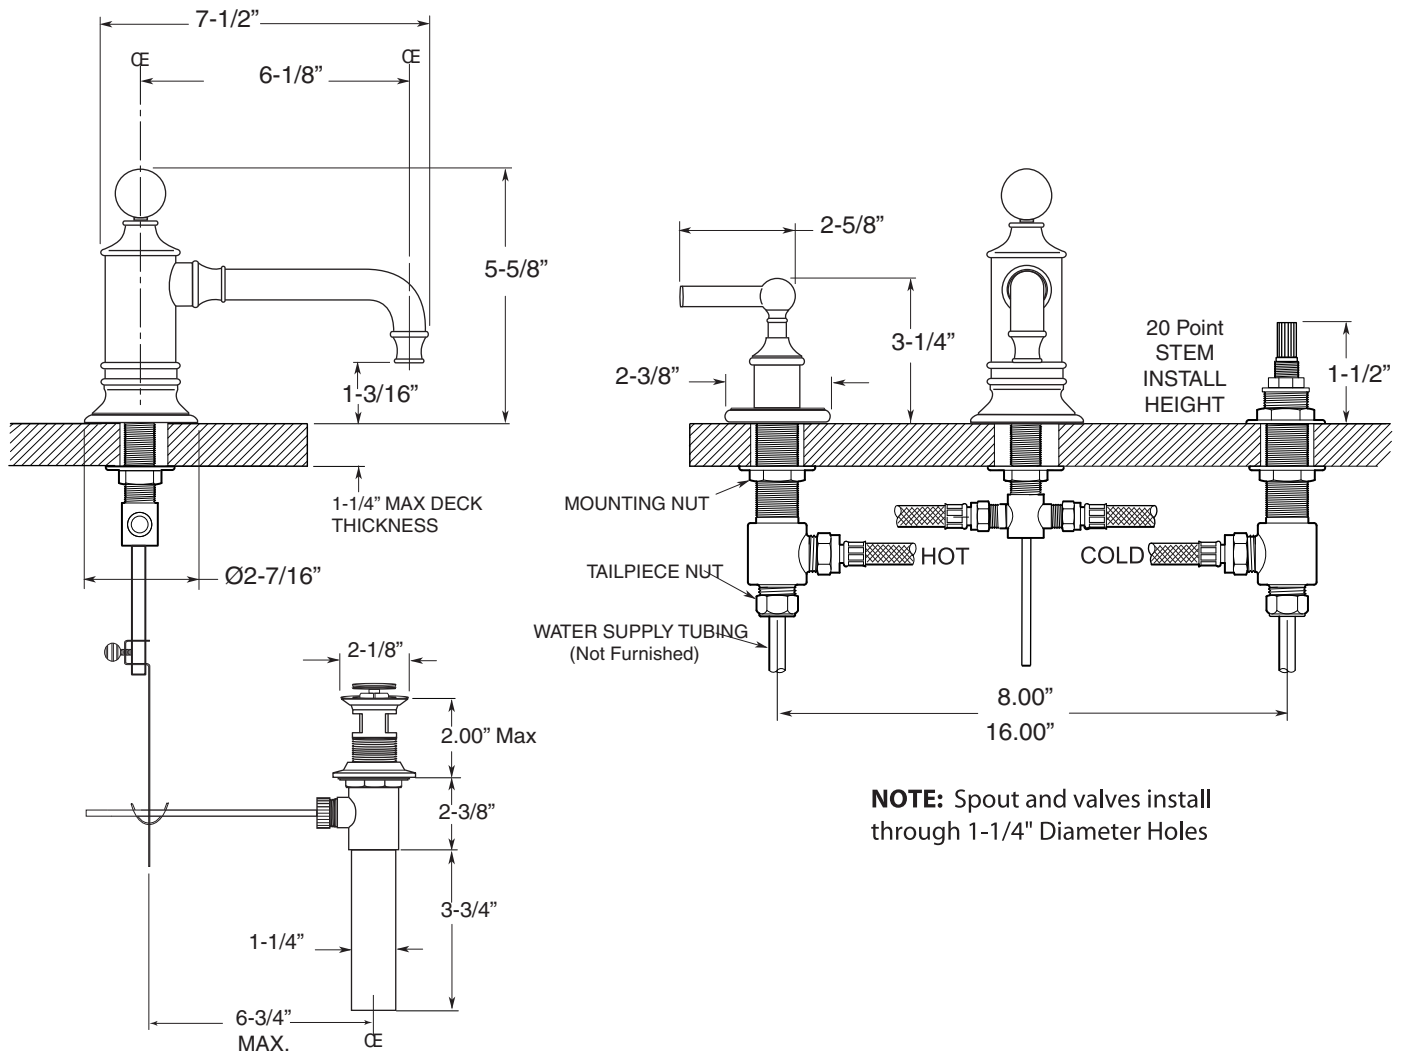

Margaux
Widespread Lavatory Set
Brass Lever
7.5815808

FEATURES:

- All brass construction. Flexible hoses designed to be installed on 8" to 16" centers.
- Includes pop-up style drain assembly. 18.11.041
- 1/4-turn ceramic disc valve cartridge.
- Standard aerator is limited to 1.5 gpm.
- Concealed aerator requires special supplied removal key
- Available in all finishes. Warranty varies according to finish selection.
- Certified to meet and exceed the following codes and standards:
ASME A112.18.1/CSA B125.1-2011

Note: Measurements are subject to change or cancellation. No responsibility is assumed for use of superseded or voided pages.