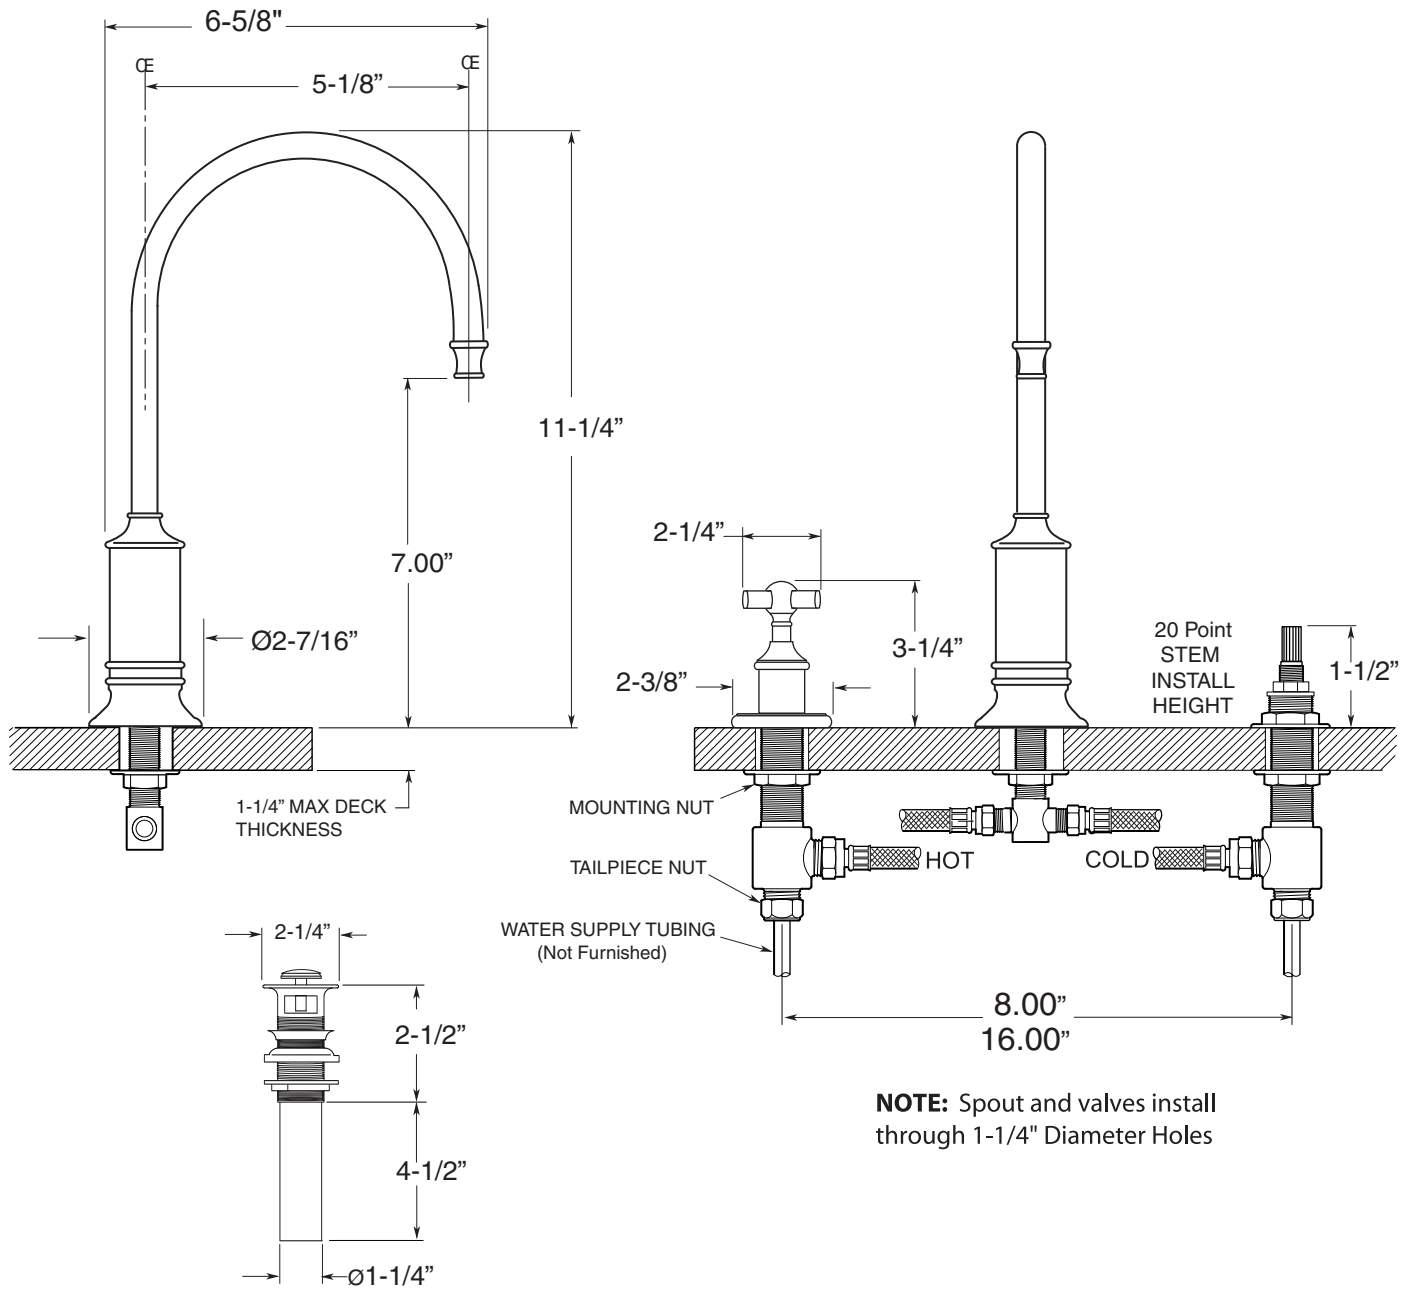

FEATURES:

- All brass construction. Flexible hoses designed to be install on 8" to 16" centers.
- Includes soft touch drain with overflow: P/N 18.11.052
- Standard aerator is limited to 1.5 gpm.
- 1/4-turn ceramic disc valve cartridge.
- Available in all finishes. Warranty varies according to finish selection.

Margaux

Widespread Lav Set
HighArchSpout
Crosshandles
7.5915708

Soft Touch Drain

NOTE: Spout and valves install through 1-1/4" Diameter Holes

Note: Measurements are subject to change or cancellation. No responsibility is assumed for use of superseded or voided pages.