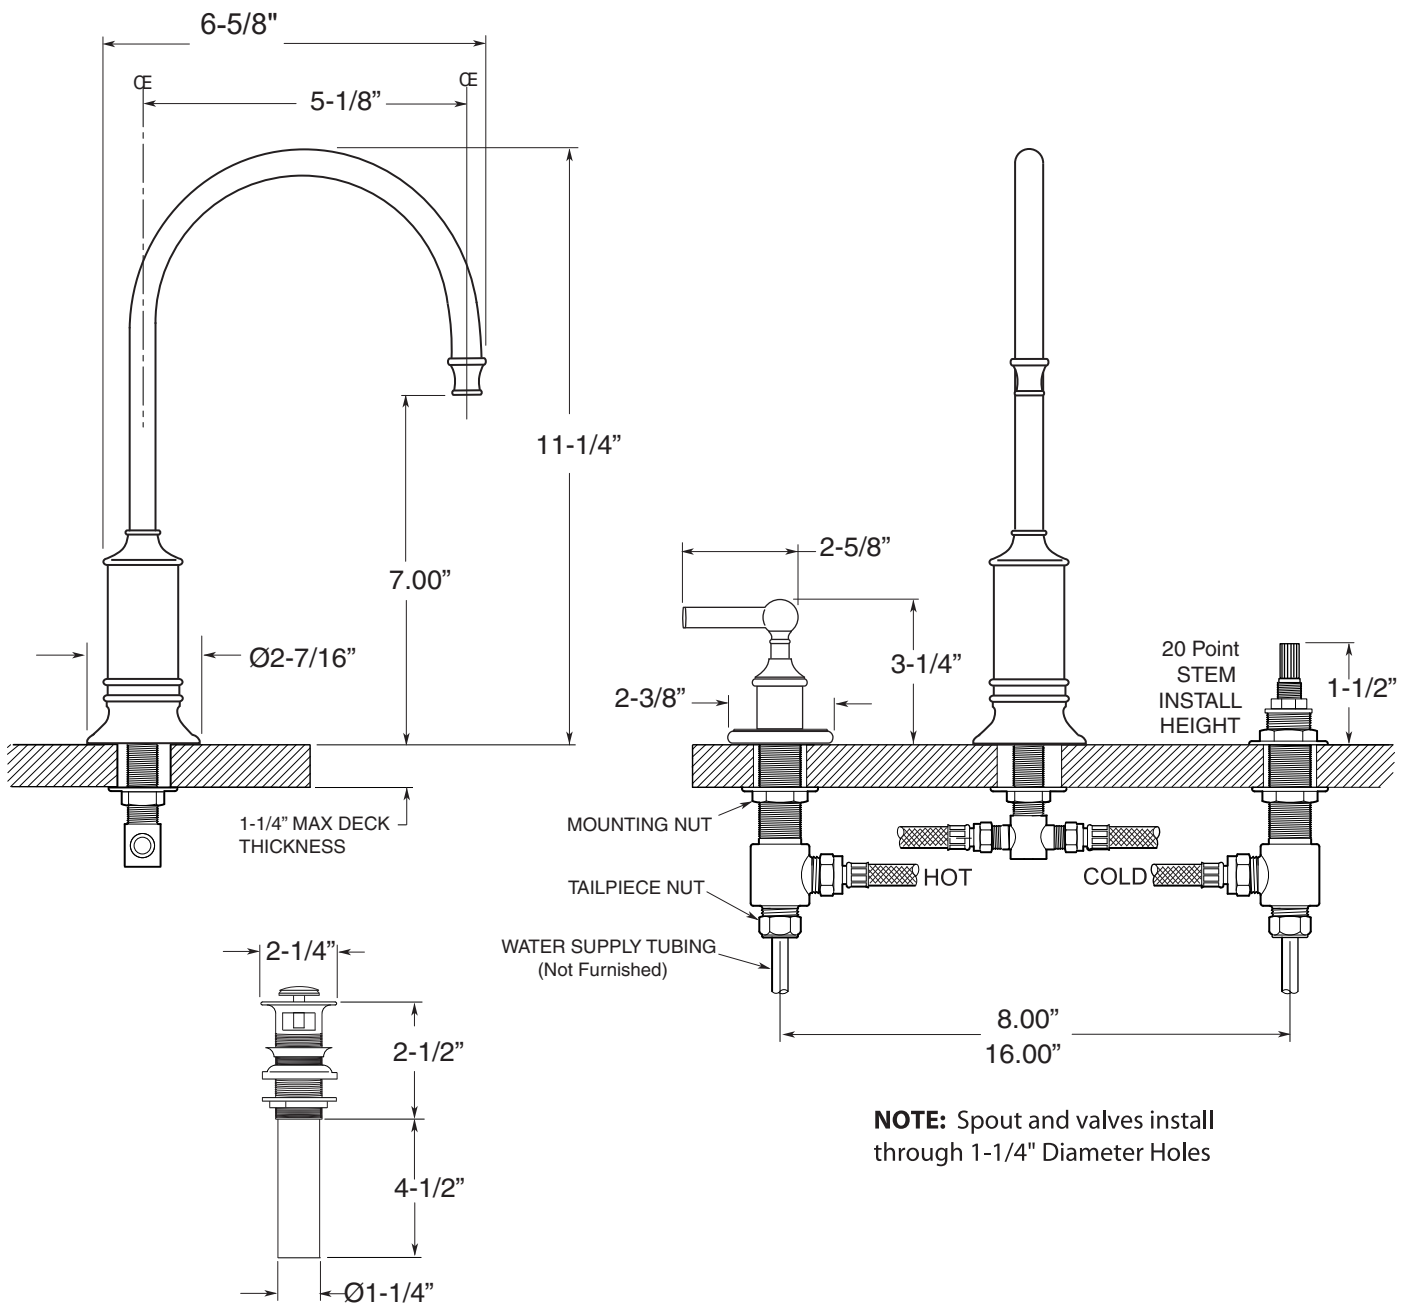

Margaux

Widespread Lav Set  
High Arch Spout  
Leverhandles

7.5915808

FEATURES:

- All brass construction. Flexible hoses designed to be installed on 8" to 16" centers.
- Includes soft touch drain assembly with overflow: P/N 18.11.052.
- Standard aerator is limited to 1.5 gpm
- 1/4-turn ceramic disc valve cartridge.
- Available in all finishes. Warranty varies according to finish selection.

**NOTE:** Spout and valves install through 1-1/4" Diameter Holes

Soft Touch Drain

Note: Measurements are subject to change or cancellation. No responsibility is assumed for use of superseded or voided pages.