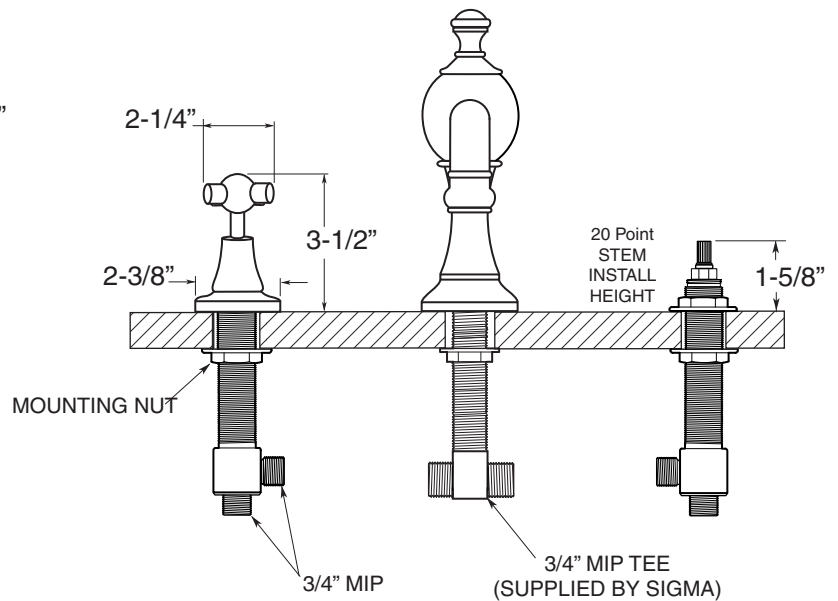

St. Julien

Roman Tub Set

7.5446377

(7.5446377T - Trim  
Only)

FEATURES:

- All brass construction.
- 3/4" valve bodies with 1/4-turn ceramic disc cartridge.
- HOT cartridge 18.30.011 / COLD cartridge 18.30.010
- Available in all finishes. Warranty varies according to finish selection.

NOTE: Spout and valves install through 1-1/4" diameter holes.  
Plumber to provide 3/4" supply lines to valves