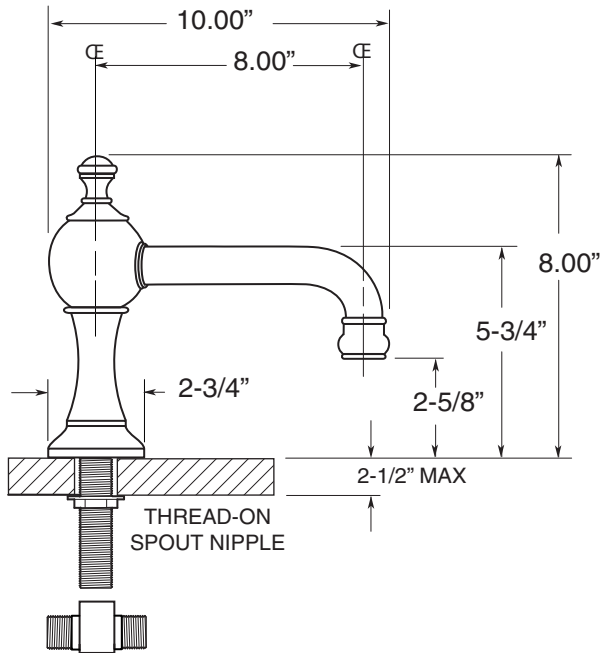

St. Julien

Roman Tub Set

7.5446377

(7.5446377T - Trim  
Only)

FEATURES:

- All brass construction.
- 3/4" valve bodies with 1/4-turn ceramic disc cartridge.
- HOT cartridge 18.30.011 / COLD cartridge 18.30.010
- Available in all finishes. Warranty varies according to finish selection.

NOTE: Spout and valves install through 1-1/4" diameter holes.  
Plumber to provide 3/4" supply lines to valves