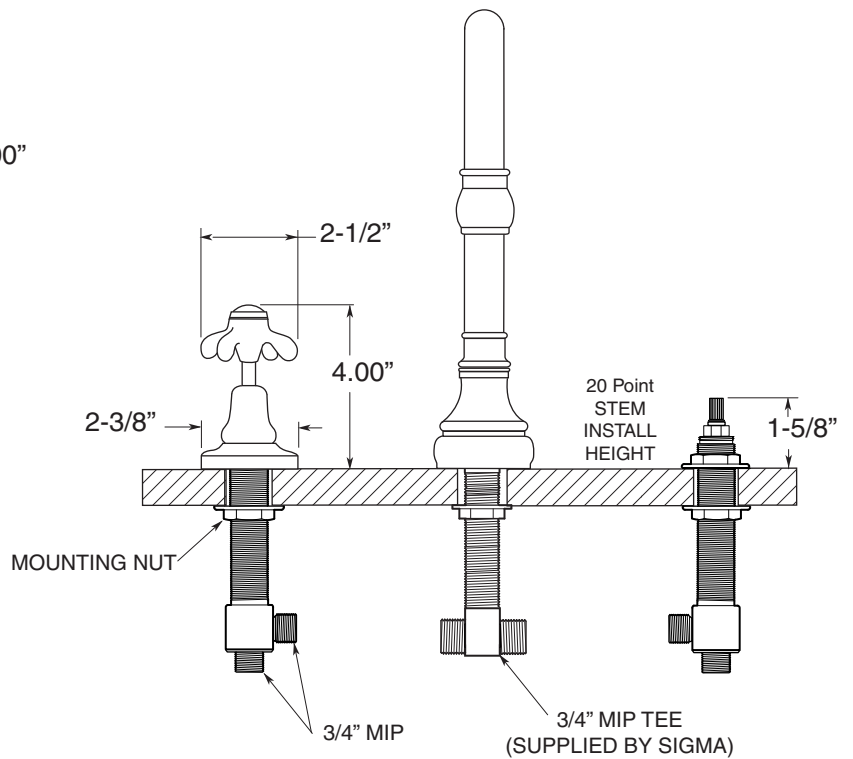

FEATURES:

- All brass construction.
- 3/4" valve bodies with 1/4-turn ceramic disc cartridge.
- Available in all finishes. Warranty varies according to finish selection.

Roman Tub Set

7.5548177

(7.5548177T - Trim Only)

NOTE: Spout and valves install through 1-1/4" diameter holes.
Plumber to provide 3/4" supply lines to valves