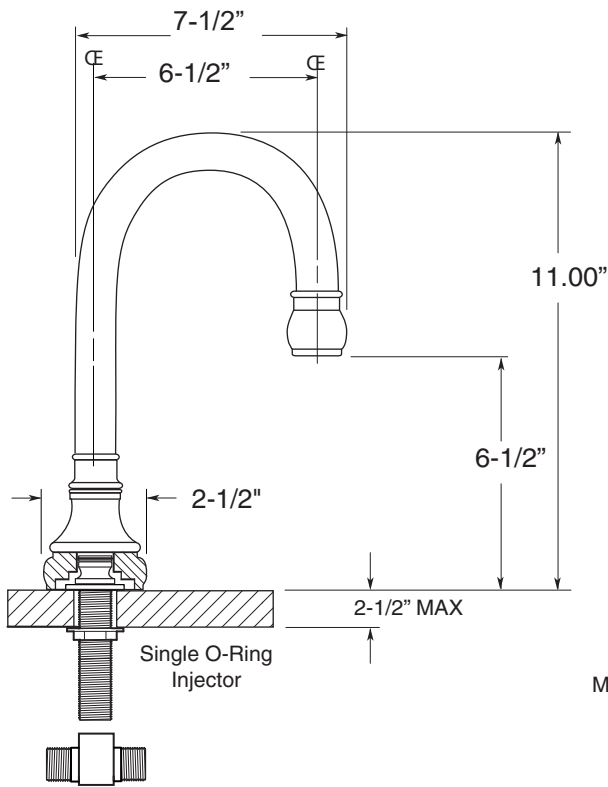

FEATURES:

- All brass construction.
- 3/4" valve bodies with 1/4-turn ceramic disc cartridge.
- Available in all finishes. Warranty varies according to finish selection.

Roman Tub Set

7.5548177

(7.5548177T - Trim Only)

NOTE: Spout and valves install through 1-1/4" diameter holes.
Plumber to provide 3/4" supply lines to valves