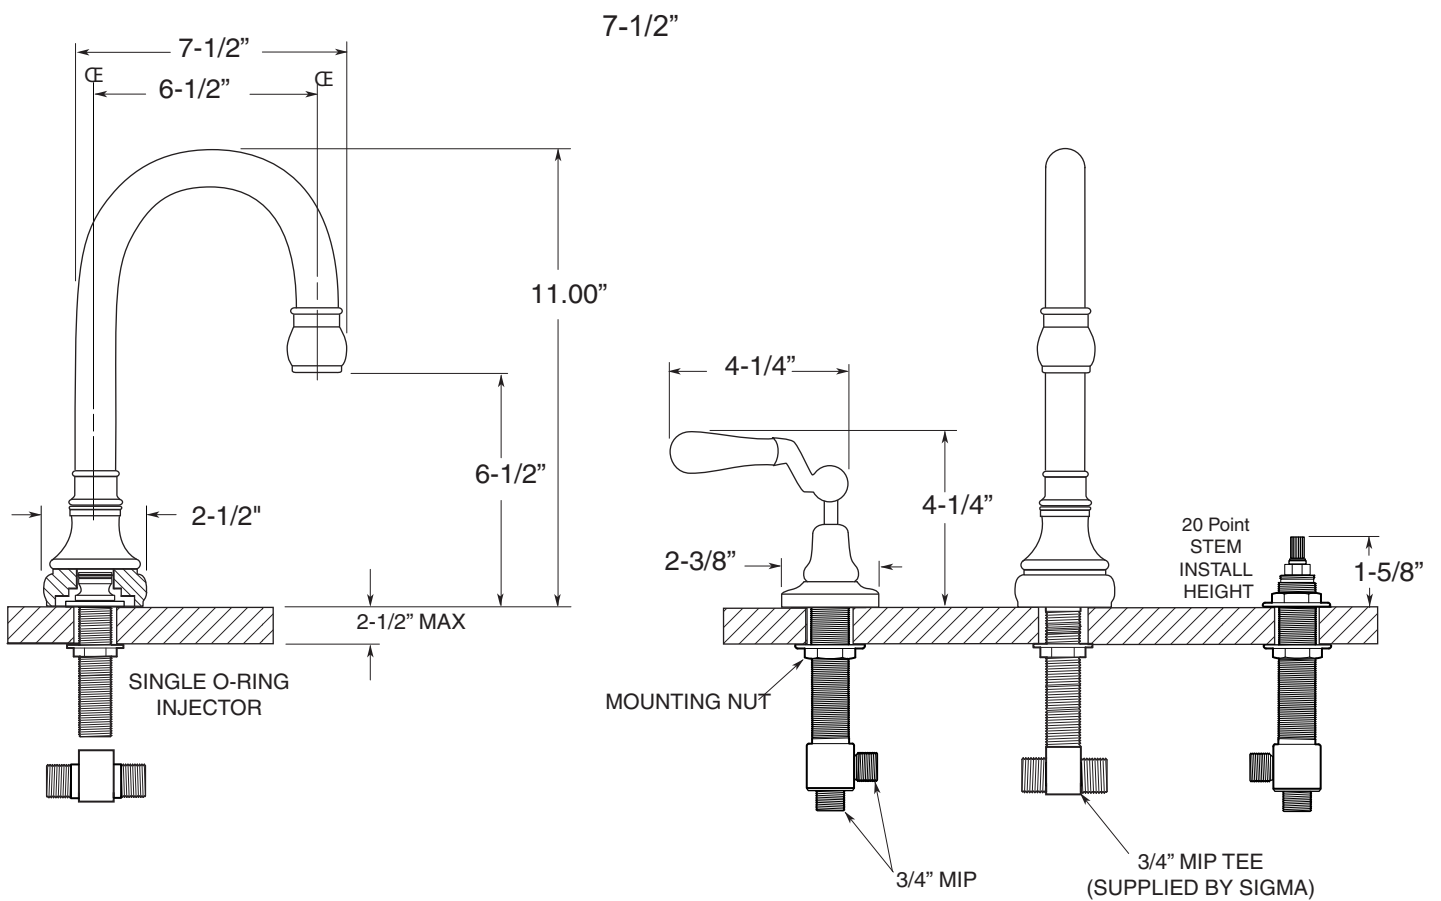

FEATURES:

- All brass construction.
- 3/4" valve bodies with 1/4-turn ceramic disc cartridge.
- 18.30.011 HOT cartridge | 18.30.010 COLD cartridge
- Available in all finishes. Warranty varies according to finish selection.

Roman Tub Set
7.5548277
(7.5548277T - Trim Only)

NOTE: Spout and valves install through 1-1/4" diameter holes. Plumber to provide 3/4" supply lines to valves