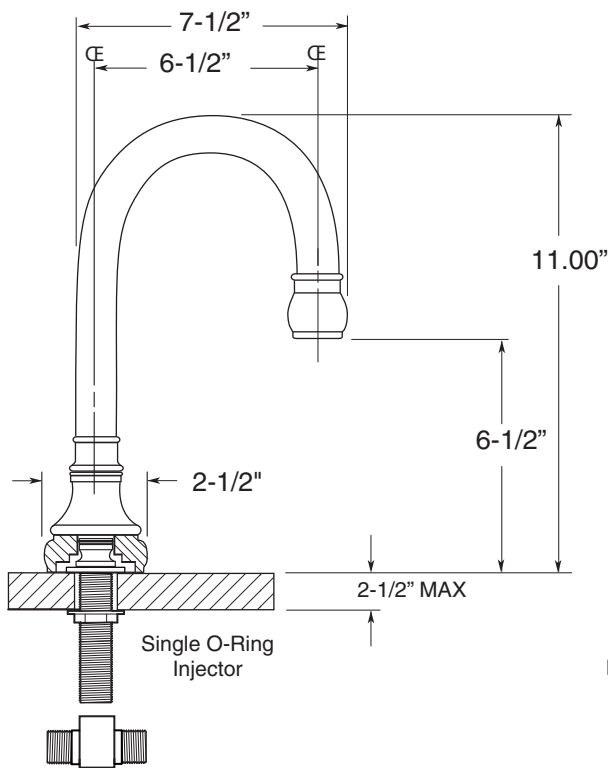

FEATURES:

- All brass construction.
- 3/4" valve bodies with 1/4-turn ceramic disc cartridge.
- 18.30.011 HOT cartridge | 18.30.010 COLD cartridge
- Available in all finishes. Warranty varies according to finish selection.

Roman Tub Set

7.5548577

(7.5548577T - Trim Only)

NOTE: Spout and valves install through 1-1/4" diameter holes. Plumber to provide 3/4" supply lines to valves