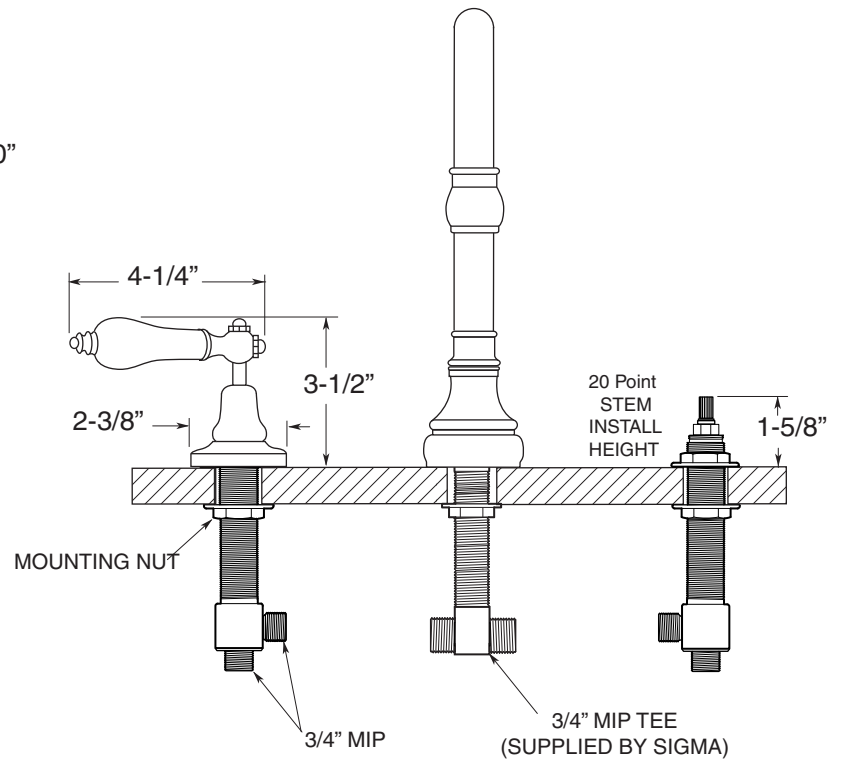

FEATURES:

- All brass construction.
- 3/4" valve bodies with 1/4-turn ceramic disc cartridge.
- 18.30.011 HOT cartridge | 18.30.010 COLD cartridge
- Available in all finishes. Warranty varies according to finish selection.

Roman Tub Set

7.5548577

(7.5548577T - Trim Only)

NOTE: Spout and valves install through 1-1/4" diameter holes. Plumber to provide 3/4" supply lines to valves