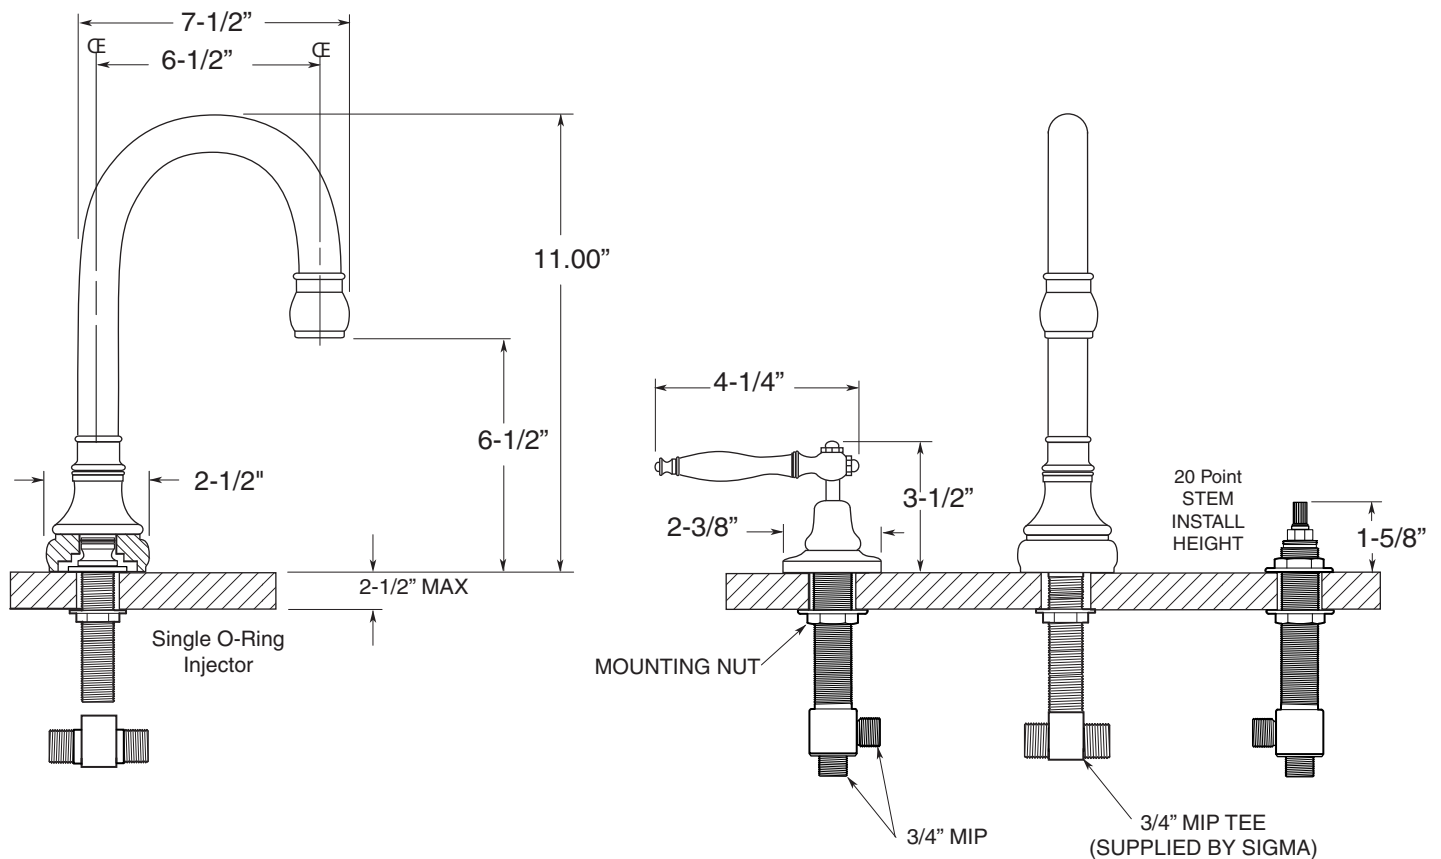

### FEATURES:

- All brass construction.
- 3/4" valve bodies with 1/4-turn ceramic disc cartridge.
- 18.30.011 - HOT cartridge | 18.30.010 COLD cartridge
- Available in all finishes. Warranty varies according to finish selection.

Roman Tub Set

7.5548677

(7.5548677T - Trim Only)

NOTE: Spout and valves install through 1-1/4" diameter holes. Plumber to provide 3/4" supply lines to valves