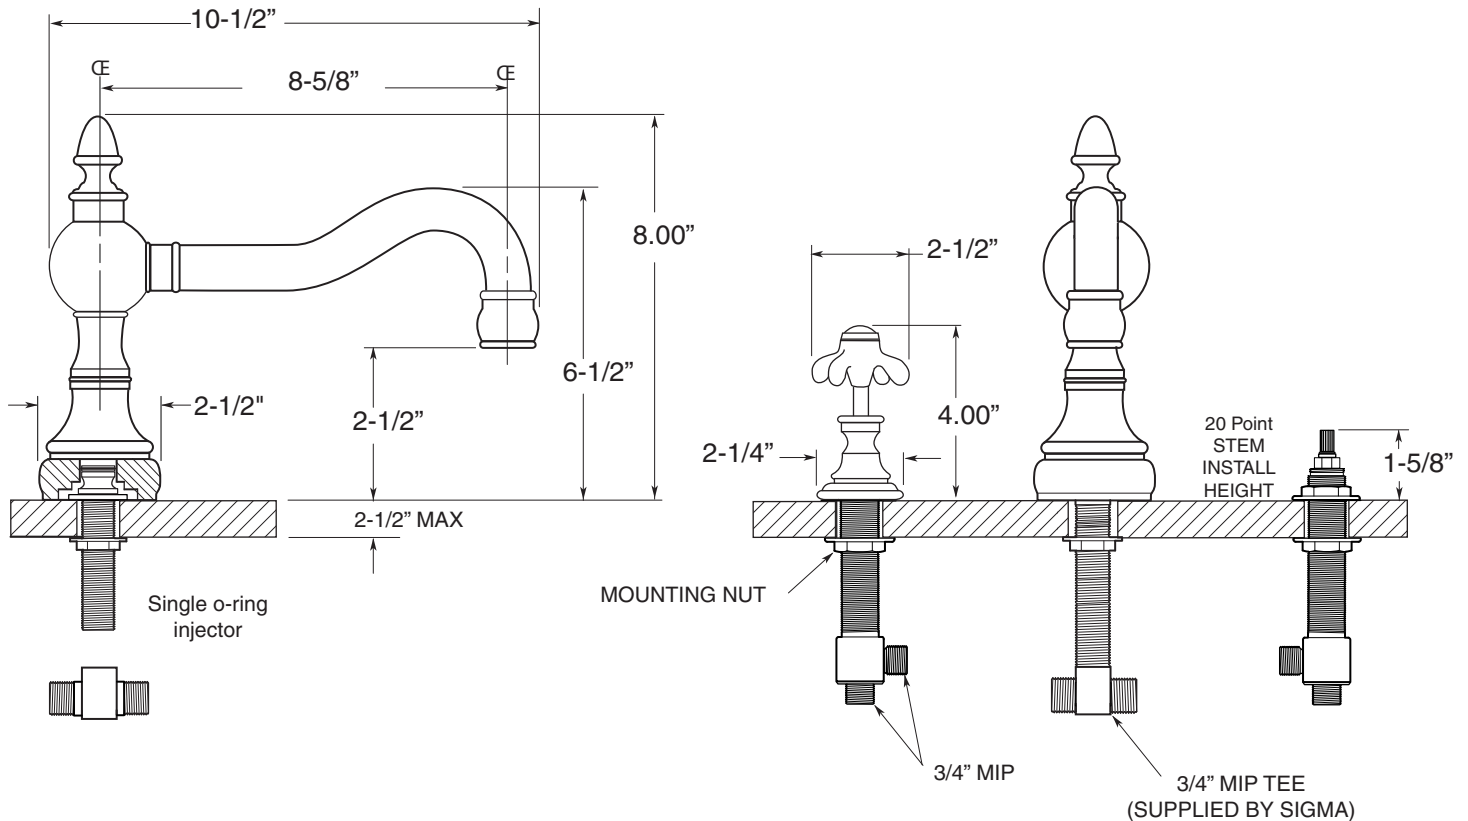

FEATURES:

- All brass construction.
- 3/4" valve bodies with 1/4-turn ceramic disc cartridge
- 18.30.011 HOT cartridge | 18.30.010 COLD cartridge
- Available in all finishes. Warranty varies according to finish selection.

Roman Tub Set
7.5602177
(7.5602177T - Trim Only)

NOTE: Spout and valves install through 1-1/4" diameter holes.
Plumber to provide 3/4" supply lines to valves