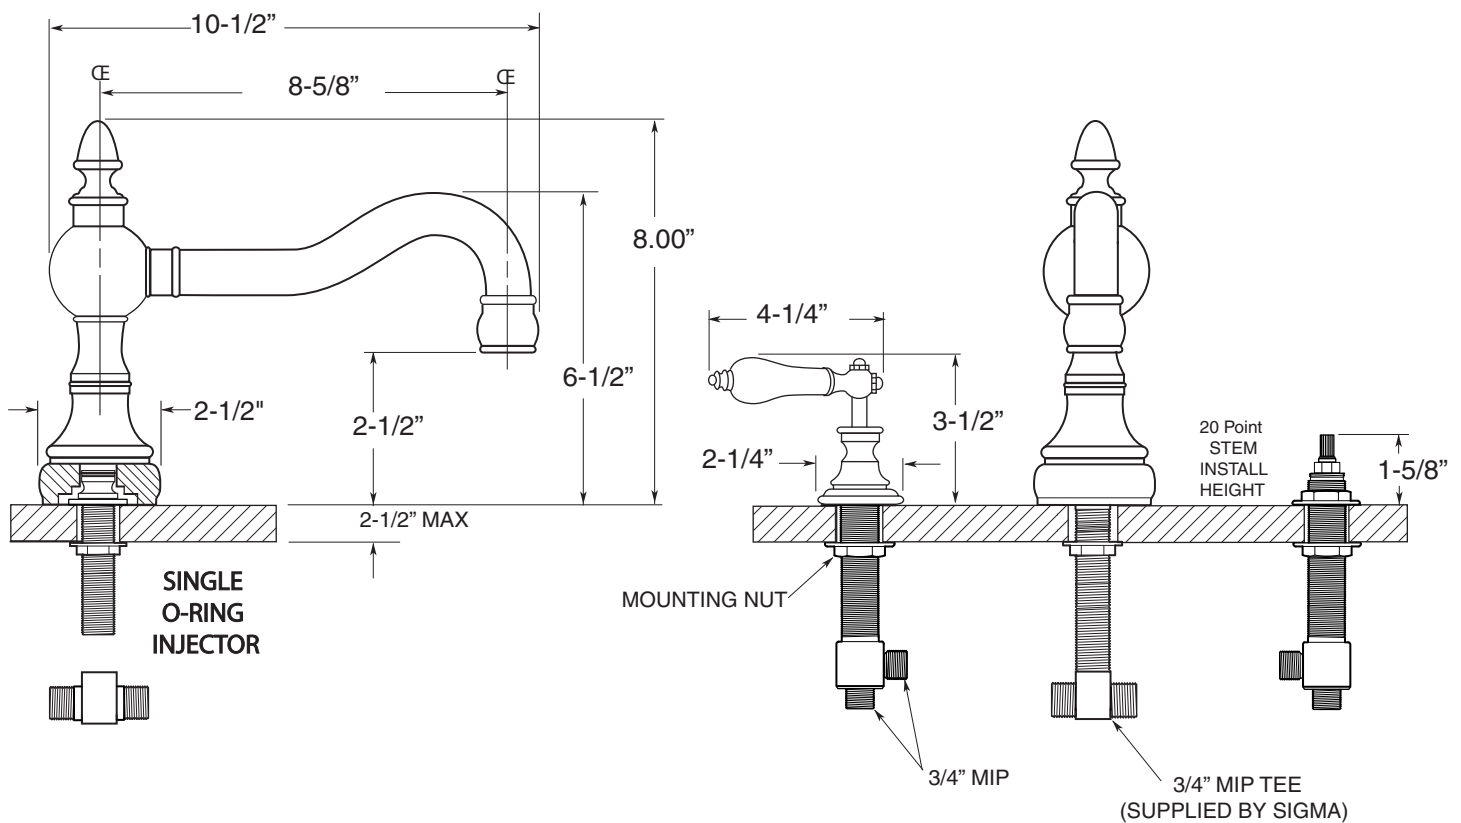

FEATURES:

- All brass construction.
- 3/4" valve bodies with 1/4-turn ceramic disc cartridge.
- 18.30.011 - HOT cartridge | 18.30.010 COLD cartridge
- Available in all finishes. Warranty varies according to finish selection.

7.5602577

(7.5602577T - Trim Only)

NOTE: Spout and valves install through 1-1/4" diameter holes.
Plumber to provide 3/4" supply lines to valves