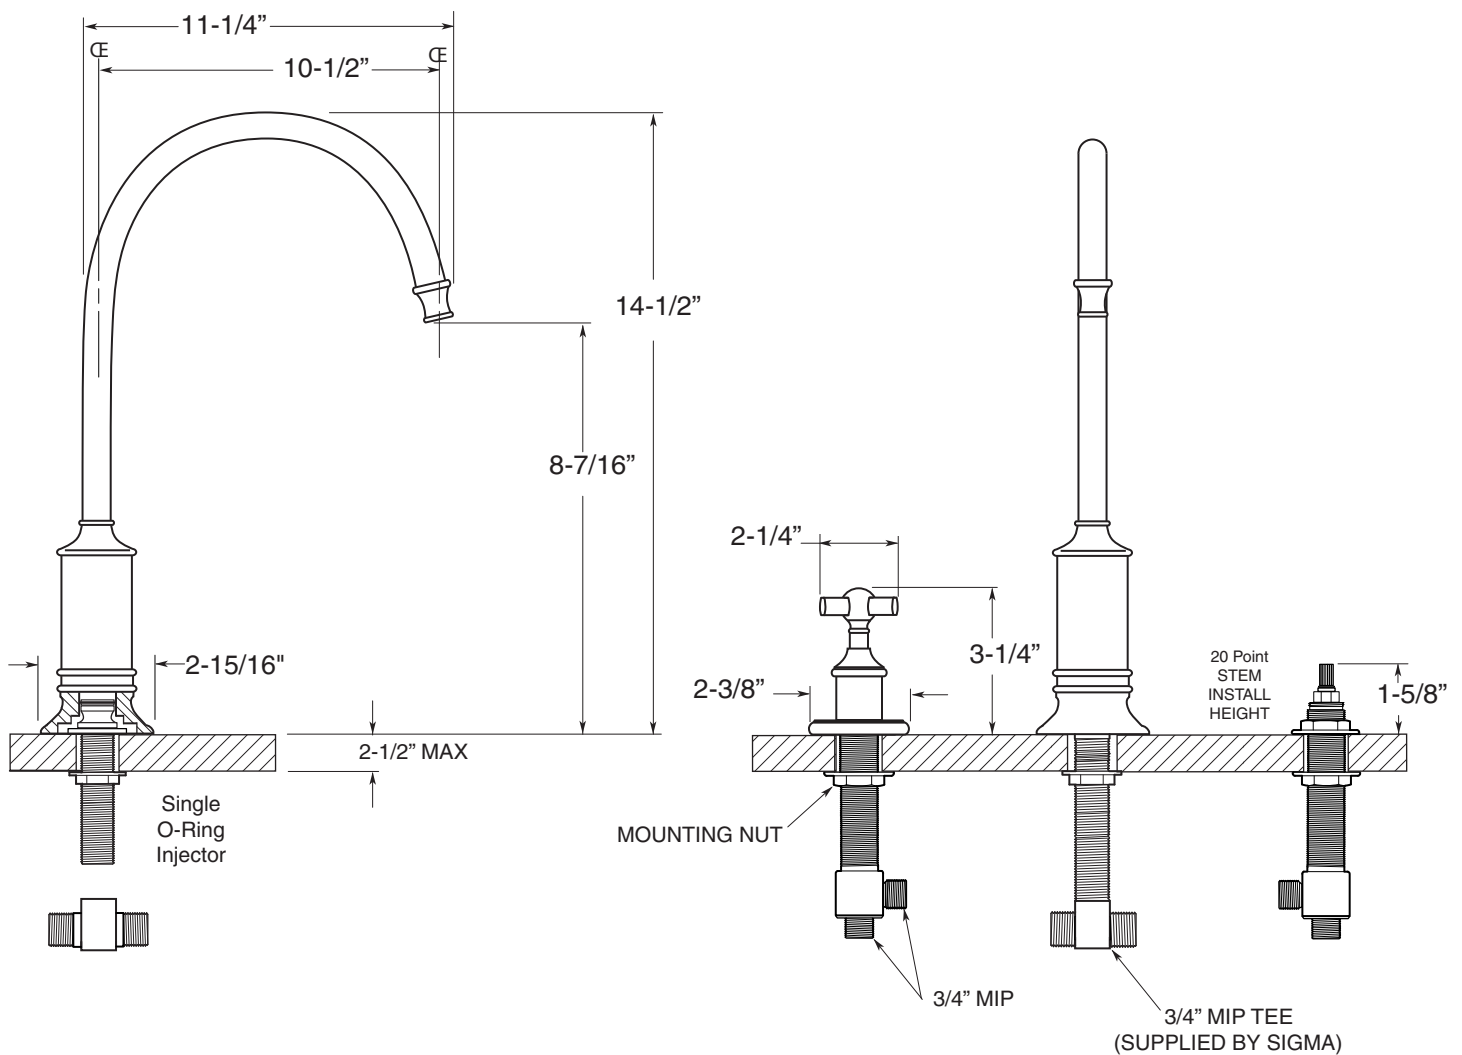

FEATURES:

- All brass construction.
- 3/4" valve bodies with 1/4-turn ceramic disc cartridge
- 18.30.011 HOT cartridge | 18.30.010 COLD cartridge
- Available in all finishes. Warranty varies according to finish selection.

Roman Tub Set
7.5815777
(7.5815777T - Trim Only)

NOTE: Spout and valves install through 1-1/4" diameter holes. Plumber to provide 3/4" supply lines to valves